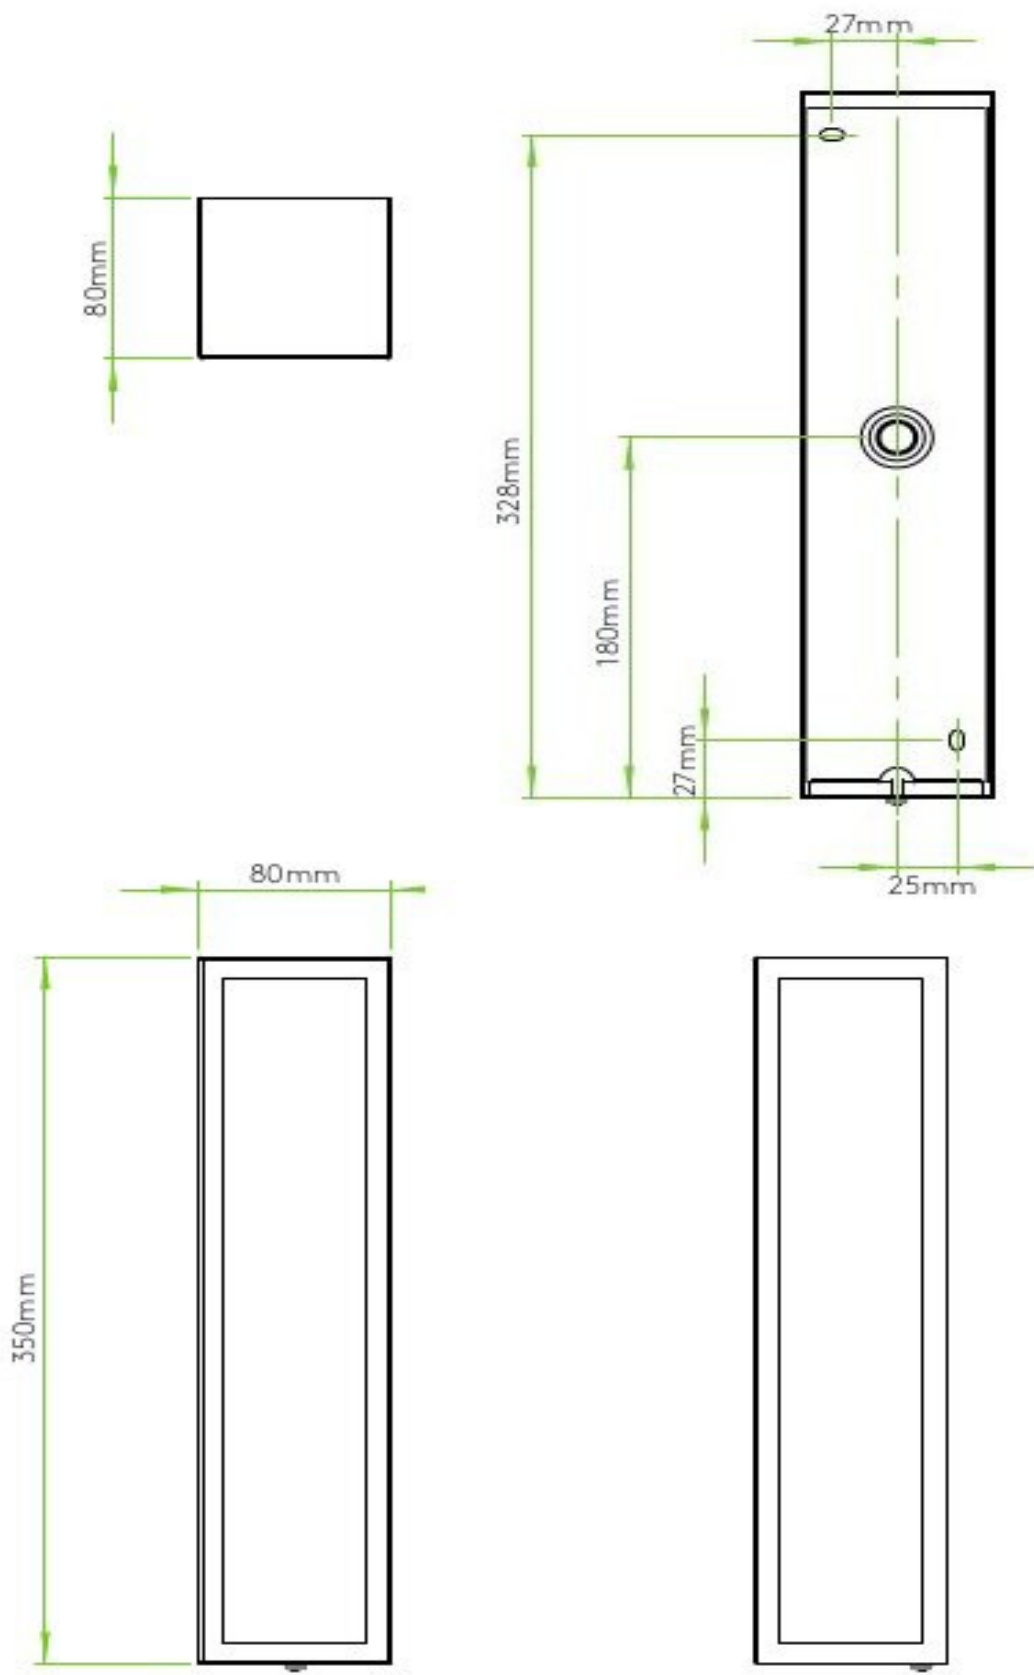

AS-1178009 Salerno

0207 924 2055
sales@superlites.co.uk
www.superlites.co.uk