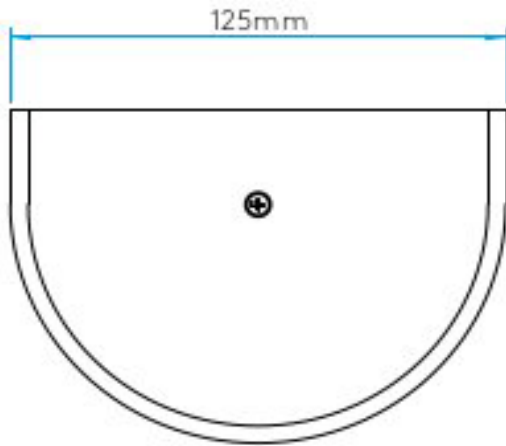

AS-1194003

Monza Classic 250

0207 924 2055
sales@superlites.co.uk
www.superlites.co.uk