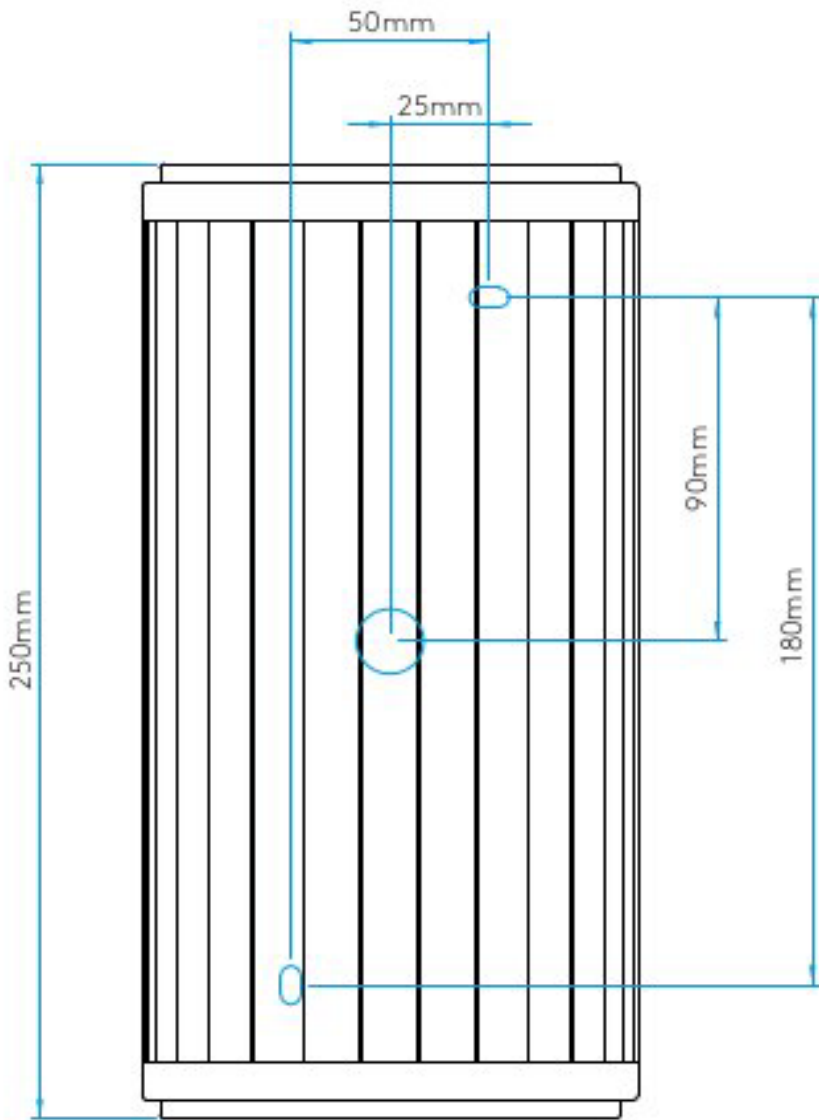

AS-1194003

Monza Classic 250

0207 924 2055
sales@superlites.co.uk
www.superlites.co.uk