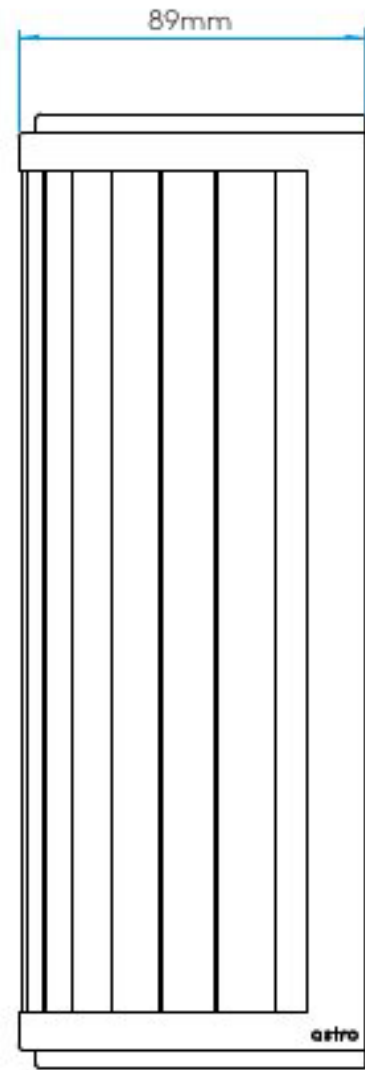

AS-1194003

Monza Classic 250

0207 924 2055
sales@superlites.co.uk
www.superlites.co.uk