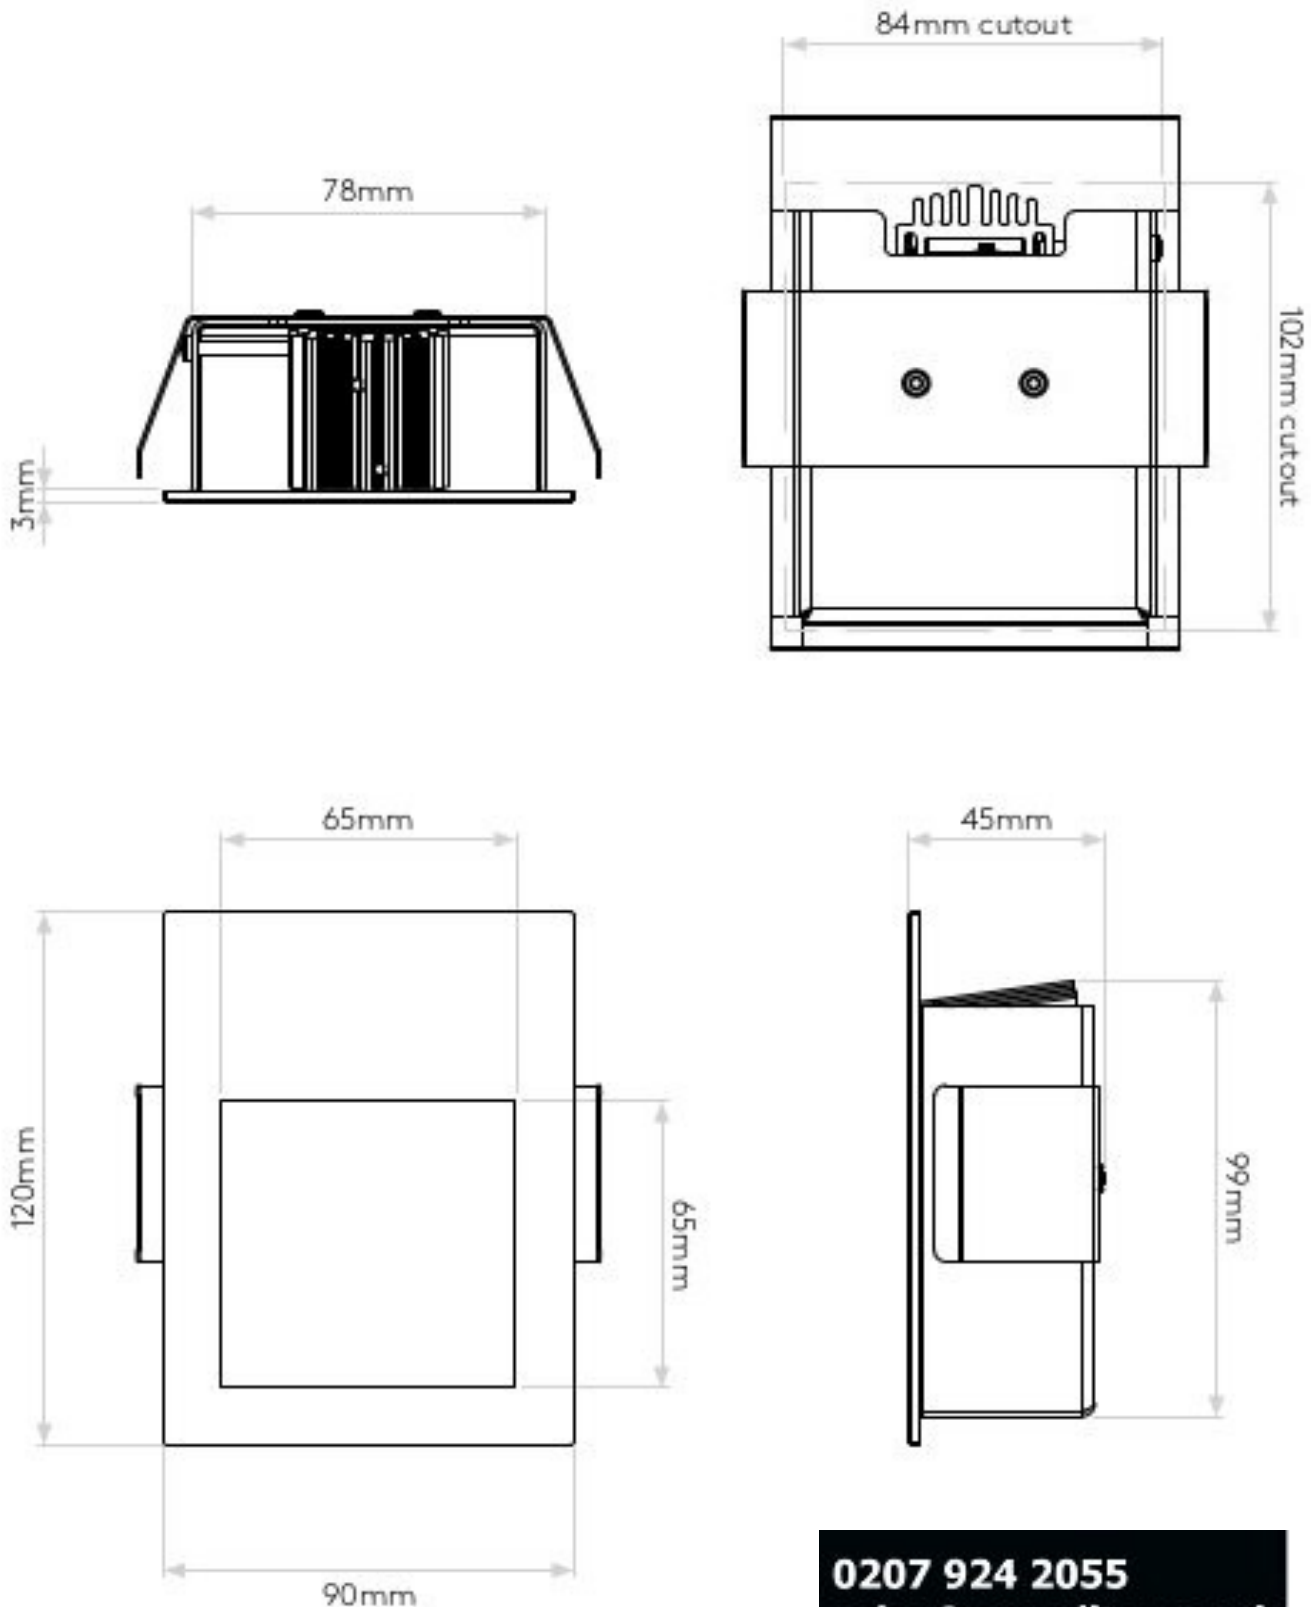

AS-1212004 Borgo 90

Superlites

Requires a 700mA constant current driver, not included
This product can be dimmed if a dimmable driver is used

This product must be wired in Series, These products require an LED driver - **DO NOT CONNECT DIRECTLY TO MAINS POWER!** Connecting or disconnecting these luminaires while powered will damage the LED

0207 924 2055
sales@superlites.co.uk
www.superlites.co.uk