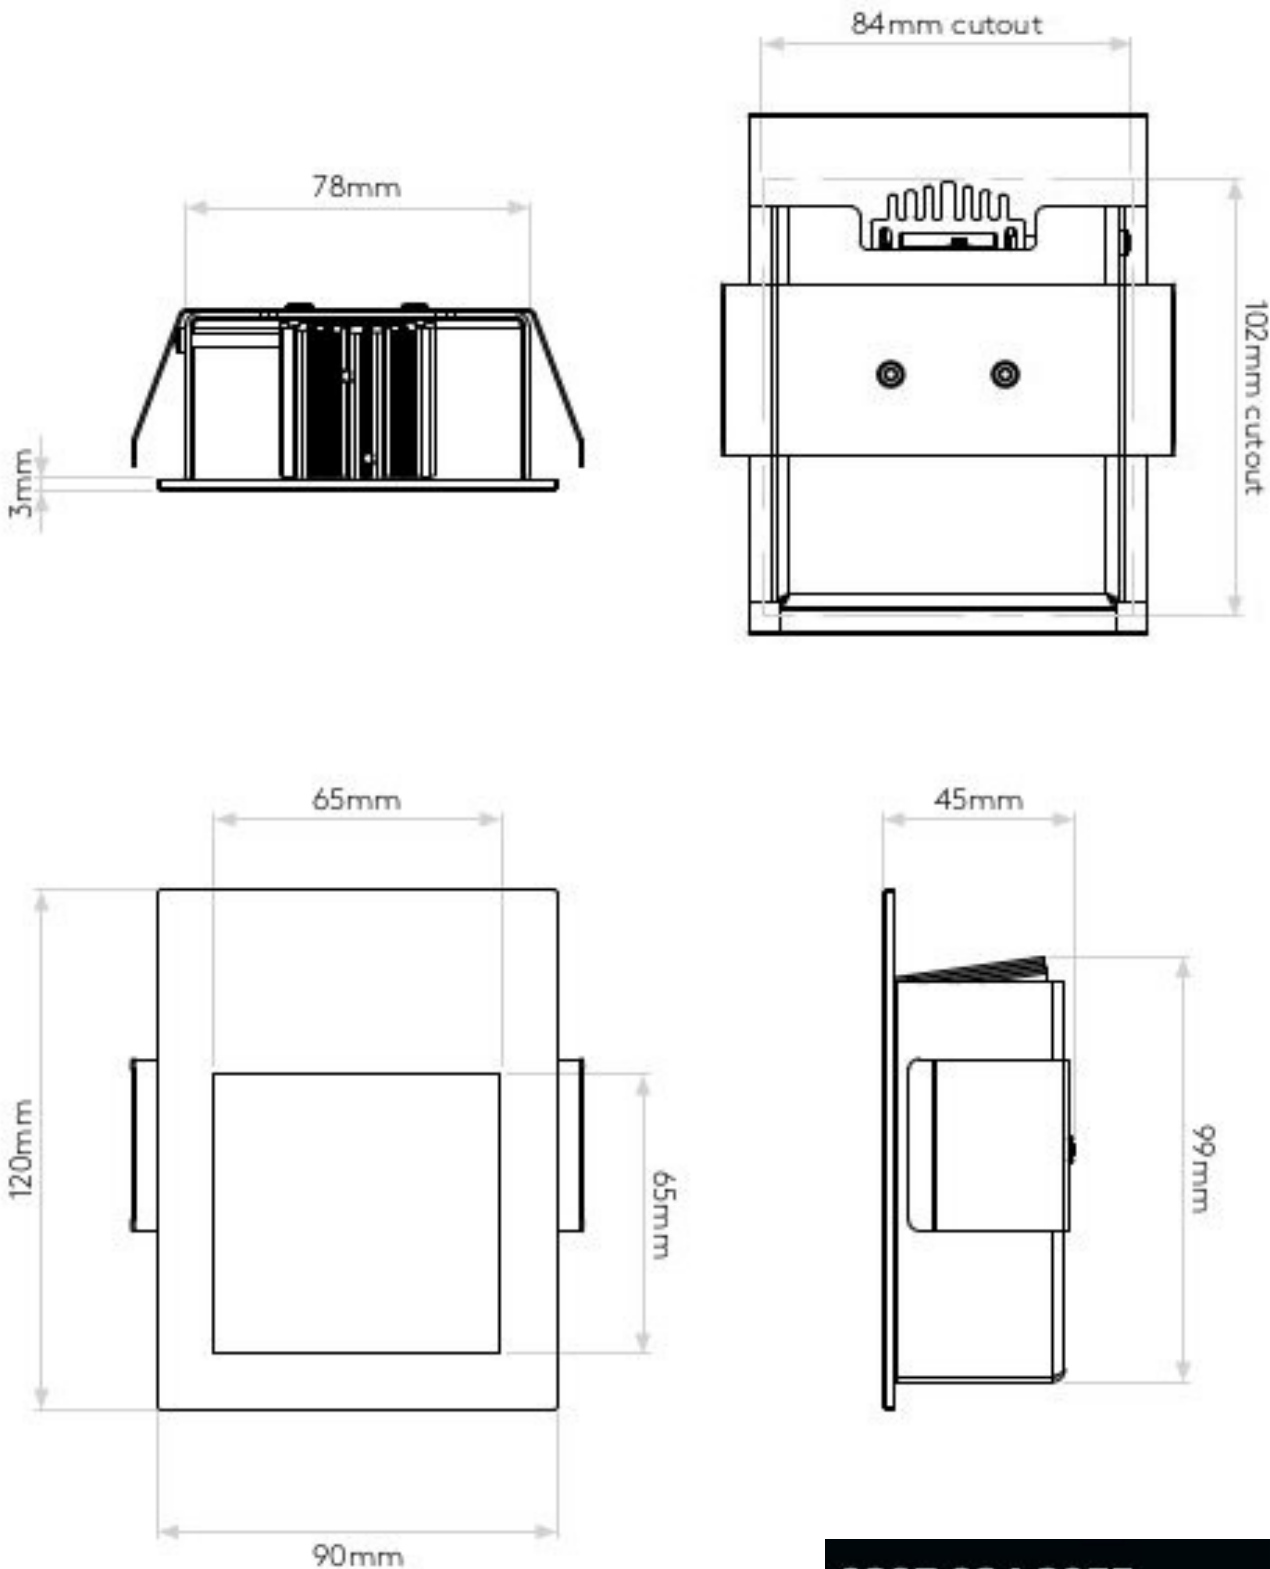

AS-1212024 Borgo 90

Superlites

Requires a 700mA constant current driver, not included
This product can be dimmed if a dimmable driver is used

This product must be wired in Series, These products require an LED driver - DO NOT CONNECT DIRECTLY TO MAINS POWER! Connecting or disconnecting these luminaires while powered will damage the LED

0207 924 2055
sales@superlites.co.uk
www.superlites.co.uk