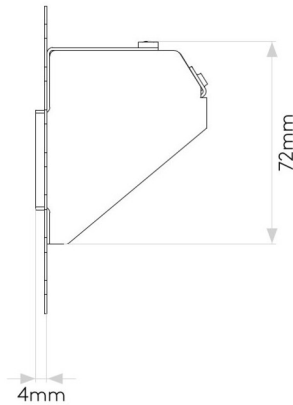

AS-1212037

Superlites

Borgo Trimless Mini LED

This product must be wired in Series, These products require an LED driver - DO NOT CONNECT DIRECTLY TO MAINS POWER! Connecting or disconnecting these luminaires while powered will damage the LED.

0207 924 2055
sales@superlites.co.uk
www.superlites.co.uk