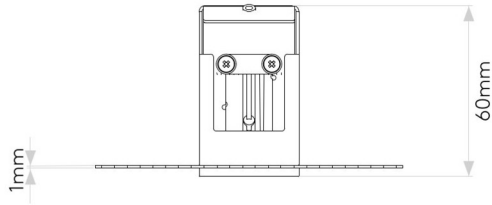

AS-1212037

Superlites

Borgo Trimless Mini LED

This product must be wired in Series, These products require an LED driver - DO NOT CONNECT DIRECTLY TO MAINS POWER! Connecting or disconnecting these luminaires while powered will damage the LED.

0207 924 2055
sales@superlites.co.uk
www.superlites.co.uk