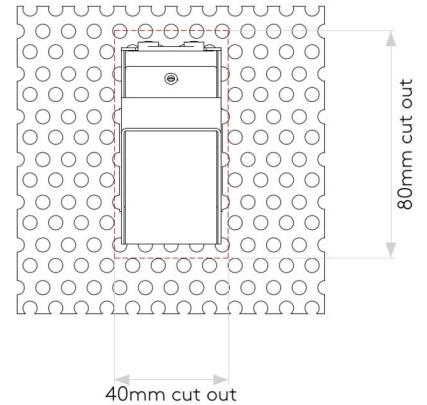

AS-1212037

Superlites

Borgo Trimless Mini LED

This product must be wired in Series, These products require an LED driver - DO NOT CONNECT DIRECTLY TO MAINS POWER! Connecting or disconnecting these luminaires while powered will damage the LED.

0207 924 2055
sales@superlites.co.uk
www.superlites.co.uk