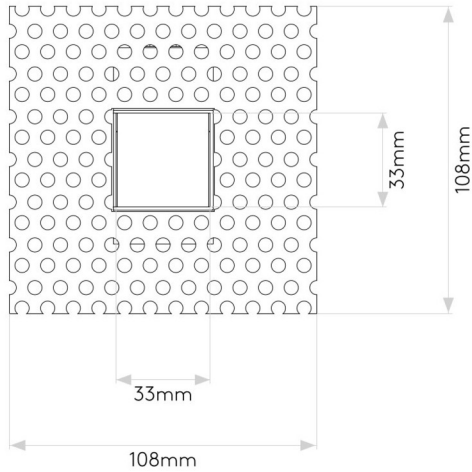

AS-1212037

Superlites

Borgo Trimless Mini LED

This product must be wired in Series, These products require an LED driver - DO NOT CONNECT DIRECTLY TO MAINS POWER! Connecting or disconnecting these luminaires while powered will damage the LED.

0207 924 2055
sales@superlites.co.uk
www.superlites.co.uk