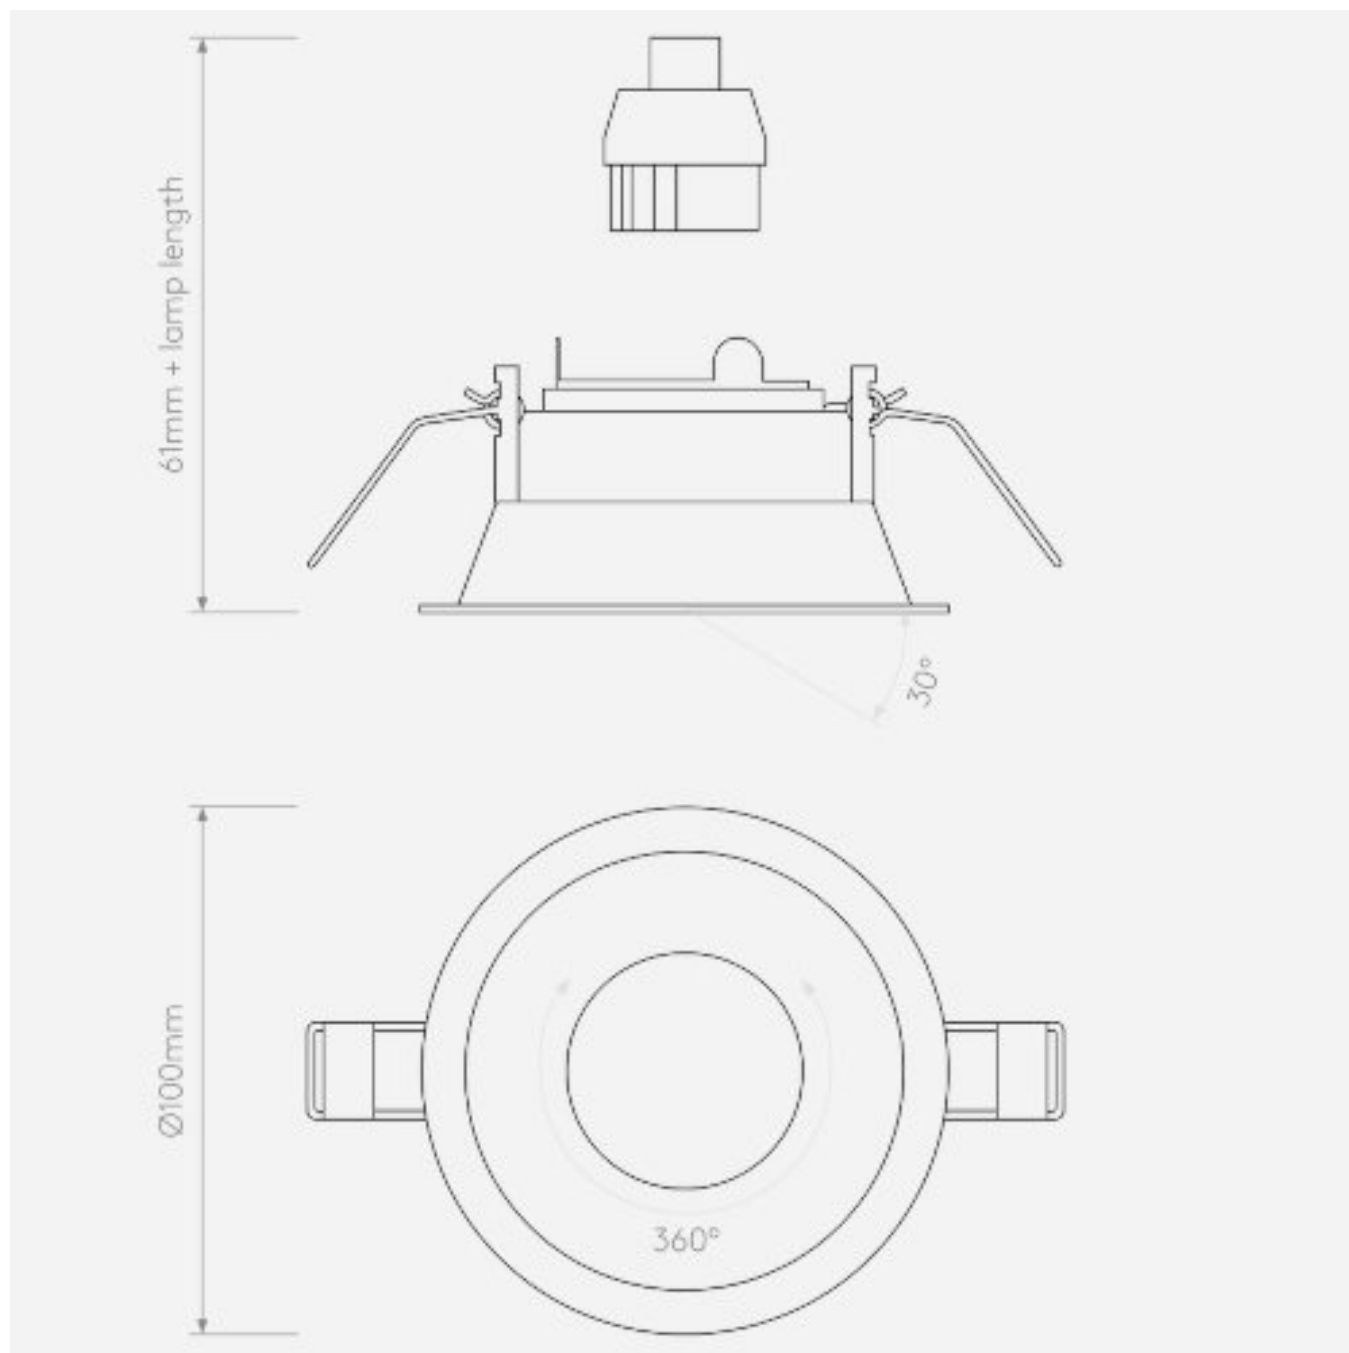

AS-1249040

Minima Slimline Round

Superlites

0207 924 2055
sales@superlites.co.uk
www.superlites.co.uk