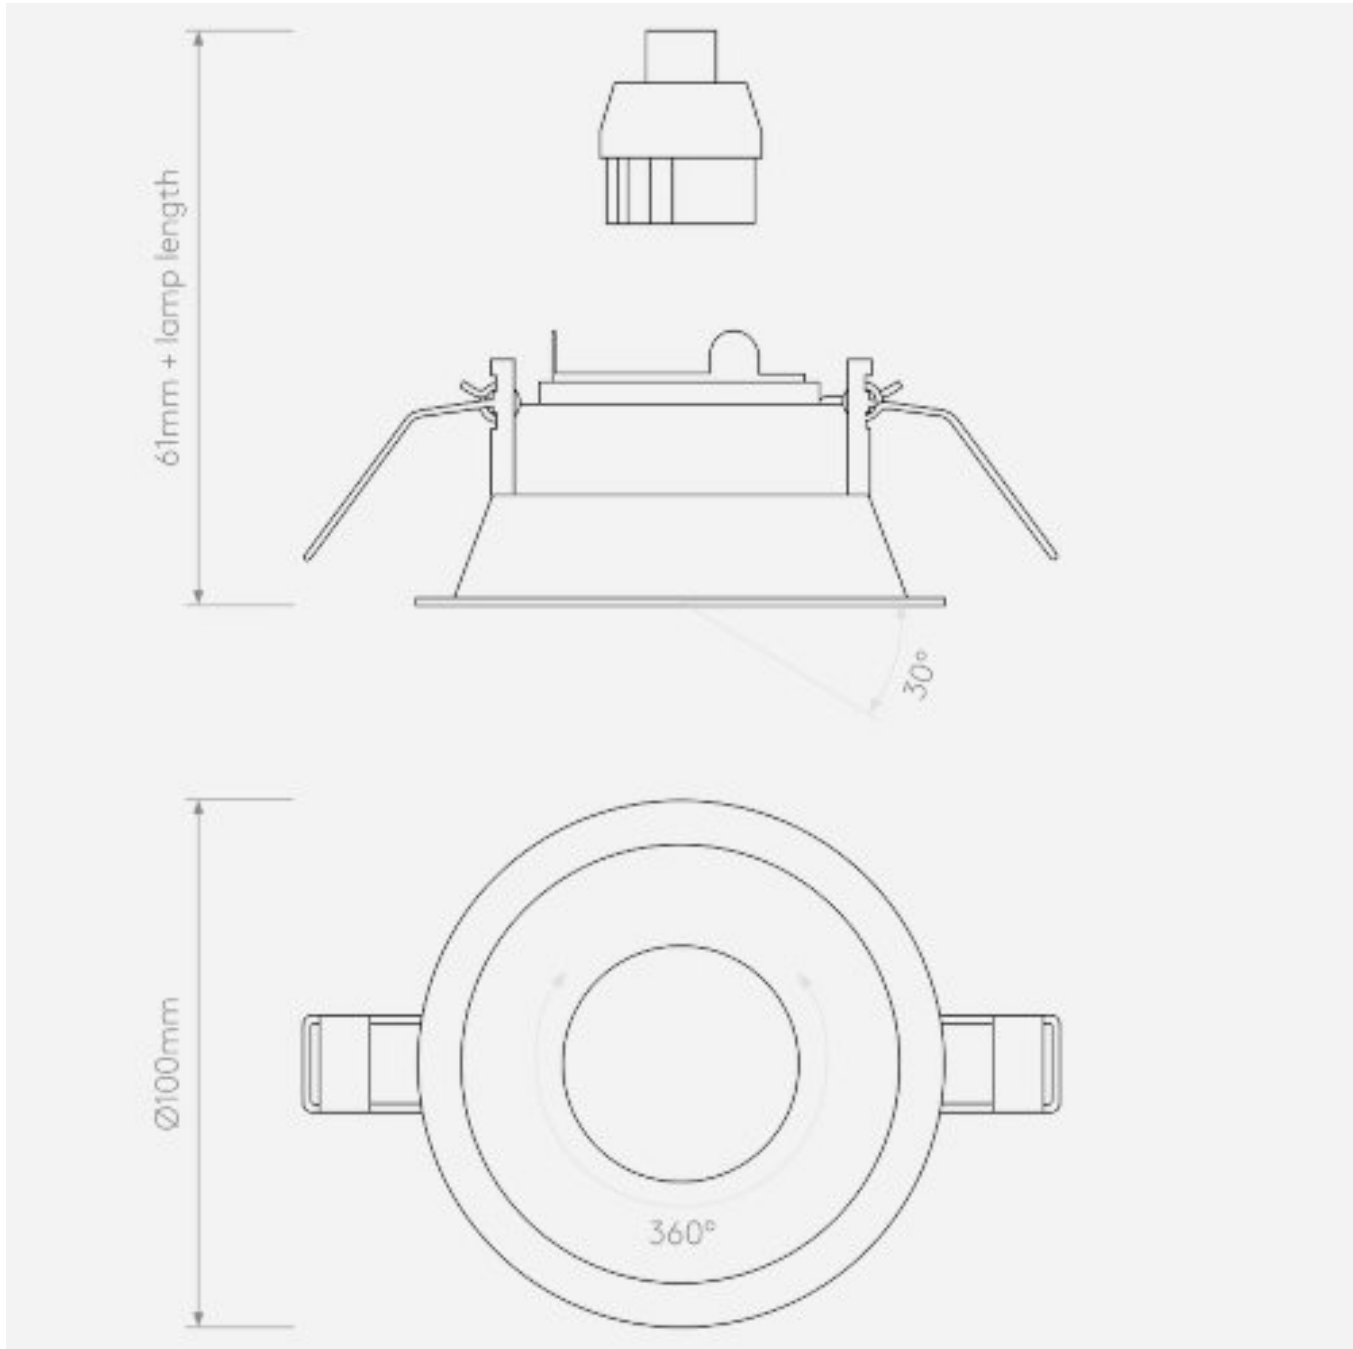

AS-1249041

Minima Slimline Round

Superlites

0207 924 2055
sales@superlites.co.uk
www.superlites.co.uk