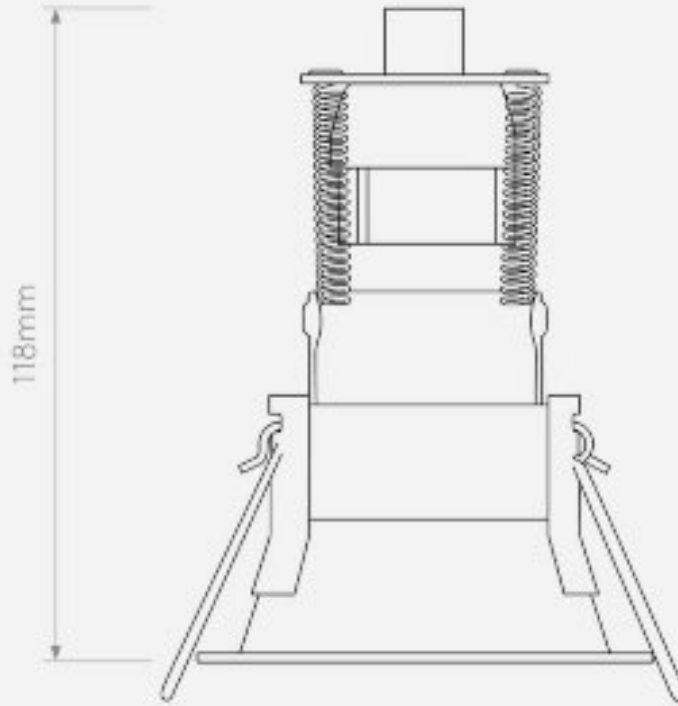

AS-1249052 Minima Mini

Superlites

The Minima Mini is a petite, simple recessed downlight that is perfect for lighting smaller spaces, such as hallways and alcoves. Easy to retrofit into an existing ceiling, it creates a clean, simple look and co-ordinates with the rest of our Minima collection.

Available in a matt white or black finish.

1 x 4W Max LED

GU10

Class II

IP20

Cut Out: 62mm

H: 118mm

Dia: 70mm

Recess Depth: 117mm

Matt White

Plaster board installation only.

Not suitable for mounting in a solid ceiling.

0207 924 2055
sales@superlites.co.uk
www.superlites.co.uk

AS-1249052 Minima Mini

Superlites

0207 924 2055
sales@superlites.co.uk
www.superlites.co.uk