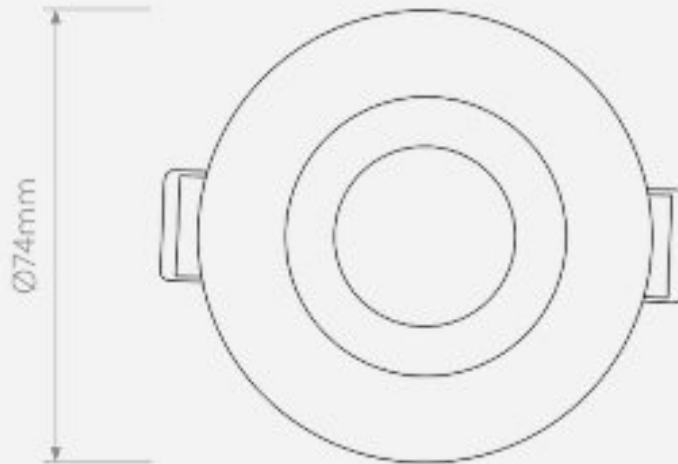

AS-1249052 Minima Mini

Superlites

The Minima Mini is a petite, simple recessed downlight that is perfect for lighting smaller spaces, such as hallways and alcoves. Easy to retrofit into an existing ceiling, it creates a clean, simple look and co-ordinates with the rest of our Minima collection.

Available in a matt white or black finish.

1 x 4W Max LED

GU10

Class II

IP20

Cut Out: 62mm

H: 118mm

Dia: 70mm

Recess Depth: 117mm

Matt White

Plaster board installation only.

Not suitable for mounting in a solid ceiling.

0207 924 2055
sales@superlites.co.uk
www.superlites.co.uk

AS-1249052 Minima Mini

Superlites

0207 924 2055
sales@superlites.co.uk
www.superlites.co.uk