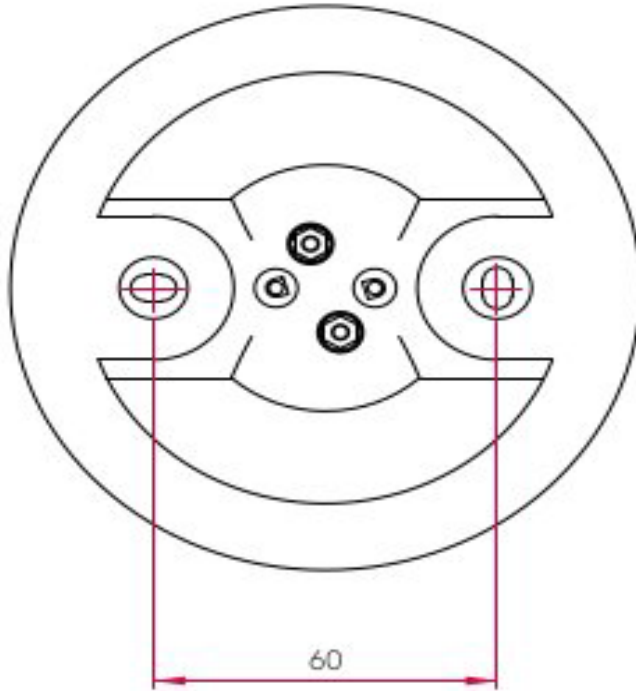

AS-1252003

Oscala 140 Round

0207 924 2055
sales@superlites.co.uk
www.superlites.co.uk