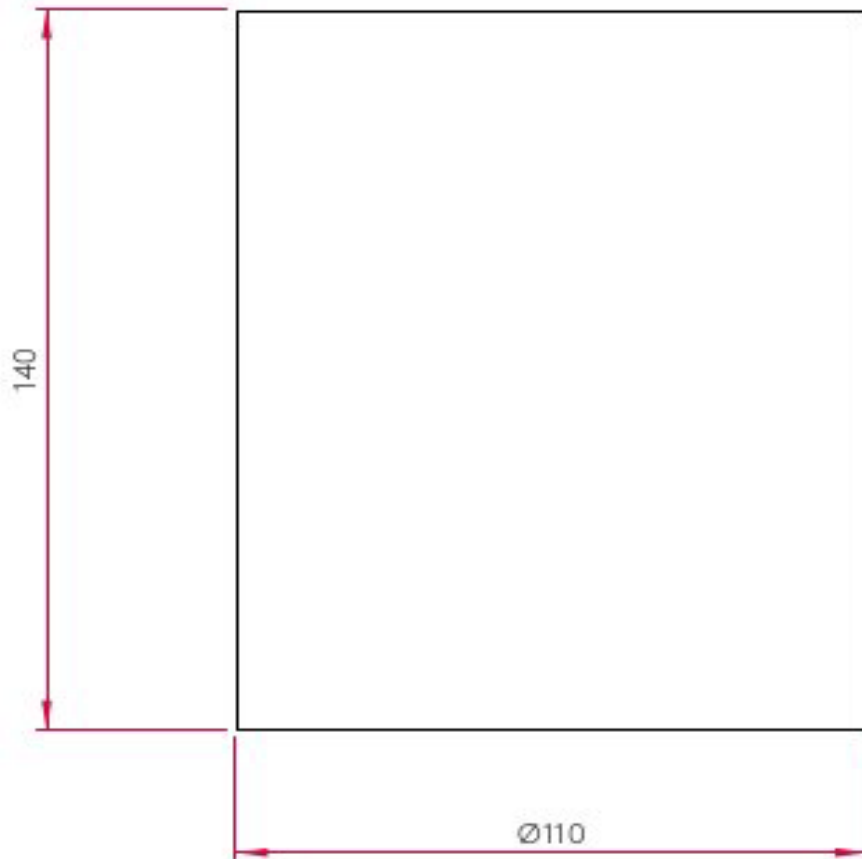

AS-1252003

Oscala 140 Round

0207 924 2055
sales@superlites.co.uk
www.superlites.co.uk