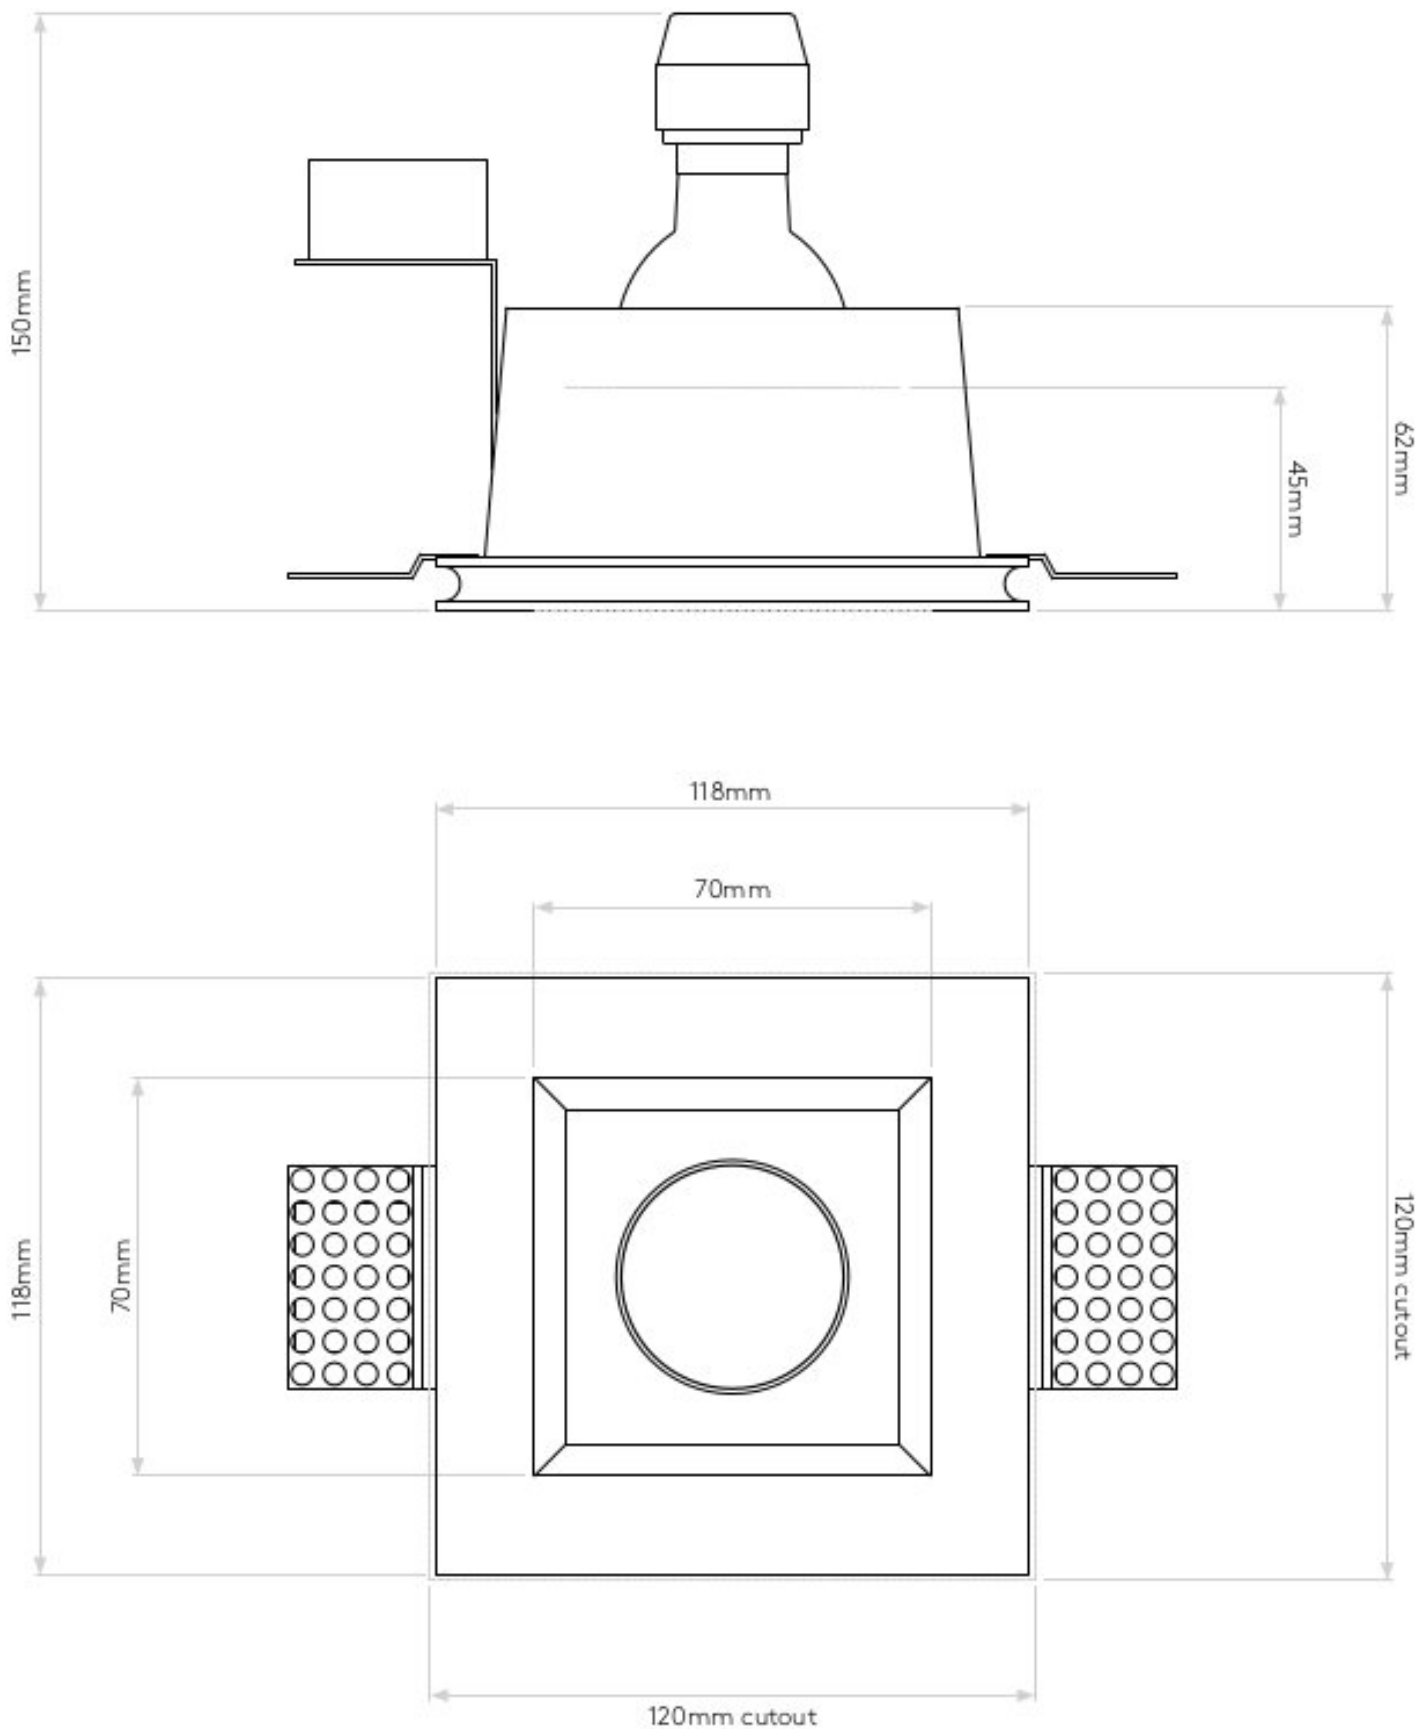

AS-1253002

Blanco Square Fixed

Superlites

0207 924 2055
sales@superlites.co.uk
www.superlites.co.uk