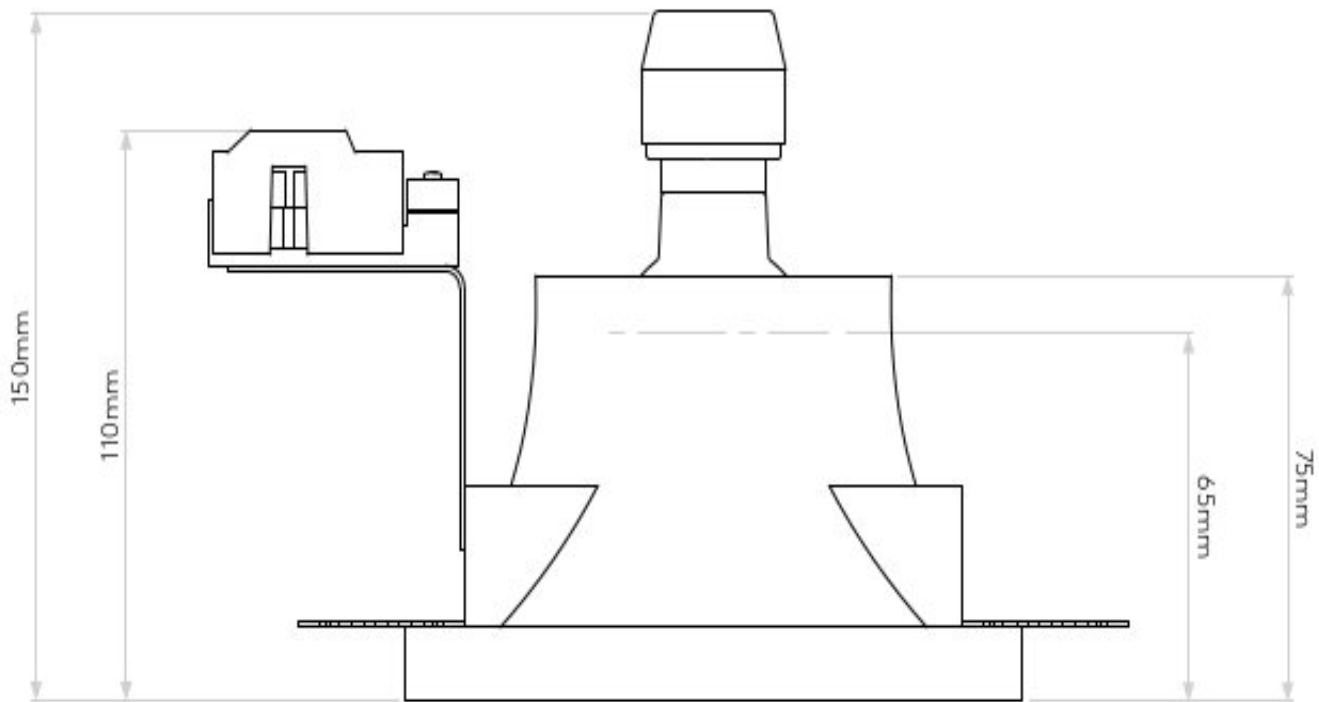

AS-1253004 Blanco Round

Superlites

The Blanco range is ideally installed after plastering, requiring only minimal filling after installation.

Plaster finish

GU10 Halogen or LED lamp

IP20 rated

Cutout: 131mm

Class 1, earthed

Dia: 130mm D: 150mm

0207 924 2055
sales@superlites.co.uk
www.superlites.co.uk

AS-1253004 Blanco Round

0207 924 2055
sales@superlites.co.uk
www.superlites.co.uk