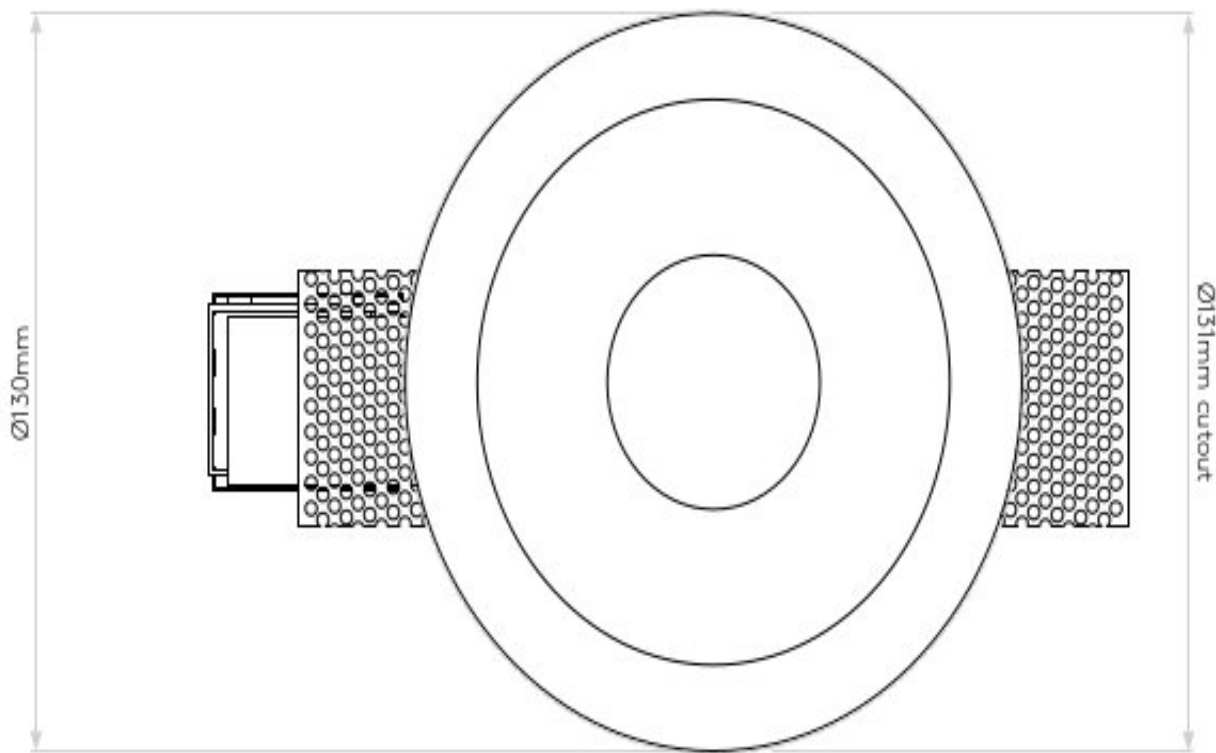

AS-1253004 Blanco Round

Superlites

The Blanco range is ideally installed after plastering, requiring only minimal filling after installation.

Plaster finish

GU10 Halogen or LED lamp

IP20 rated

Cutout: 131mm

Class 1, earthed

Dia: 130mm D: 150mm

0207 924 2055
sales@superlites.co.uk
www.superlites.co.uk

AS-1253004 Blanco Round

0207 924 2055
sales@superlites.co.uk
www.superlites.co.uk