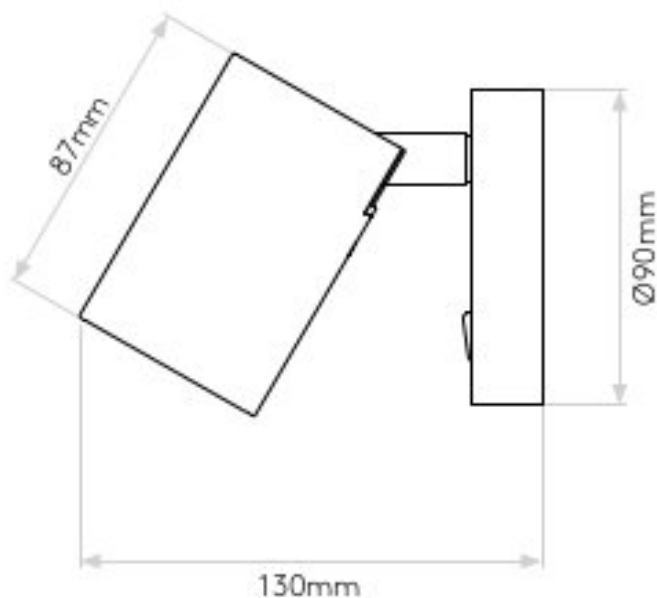

AS-1286009 Ascoli Switched

Superlites

0207 924 2055
sales@superlites.co.uk
www.superlites.co.uk