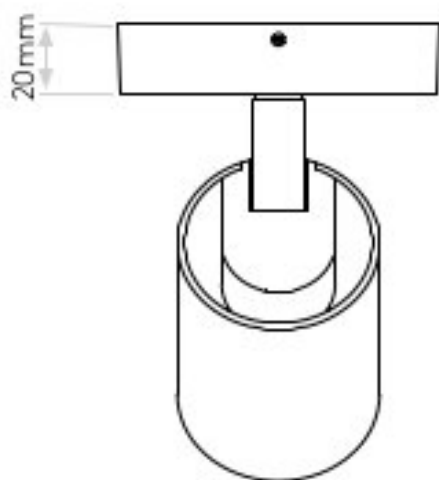

AS-1286009 Ascoli Switched

Superlites

0207 924 2055
sales@superlites.co.uk
www.superlites.co.uk