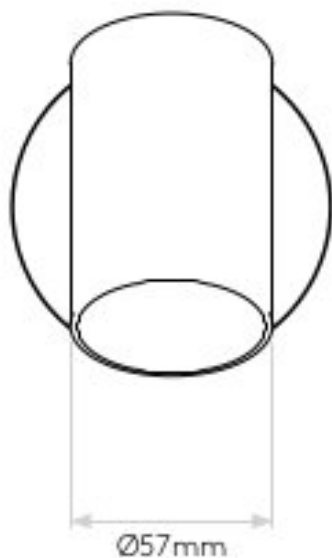

AS-1286009 Ascoli Switched

Superlites

0207 924 2055
sales@superlites.co.uk
www.superlites.co.uk