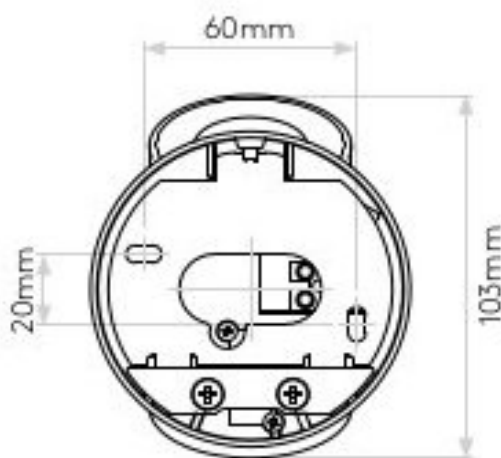

AS-1286009 Ascoli Switched

Superlites

0207 924 2055
sales@superlites.co.uk
www.superlites.co.uk