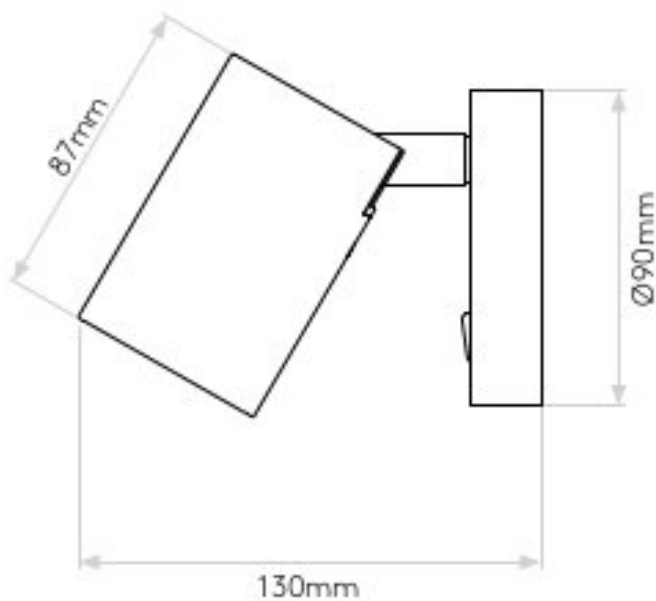

AS-1286010

Ascoli Switched

Superlites

0207 924 2055
sales@superlites.co.uk
www.superlites.co.uk