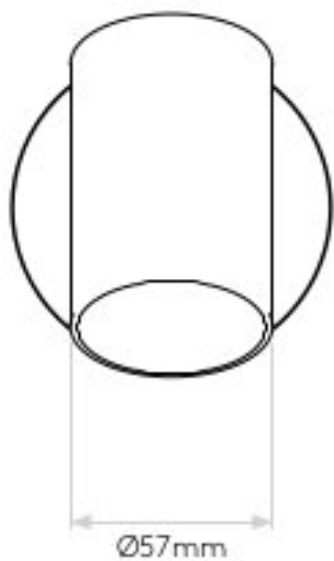

AS-1286010

Ascoli Switched

Superlites

0207 924 2055
sales@superlites.co.uk
www.superlites.co.uk