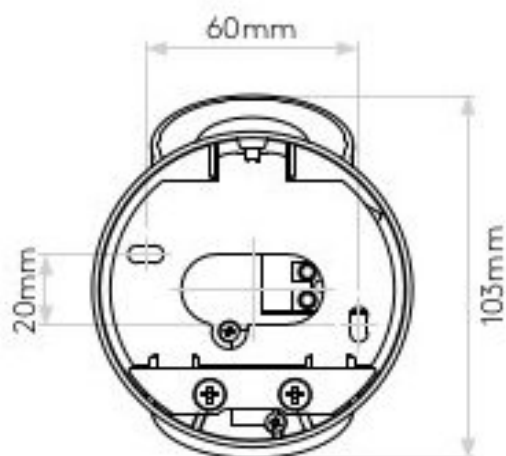

AS-1286010

Ascoli Switched

Superlites

0207 924 2055
sales@superlites.co.uk
www.superlites.co.uk