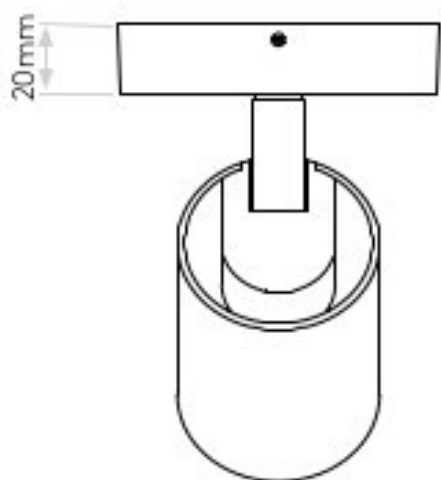

AS-1286010

Ascoli Switched

Superlites

0207 924 2055
sales@superlites.co.uk
www.superlites.co.uk