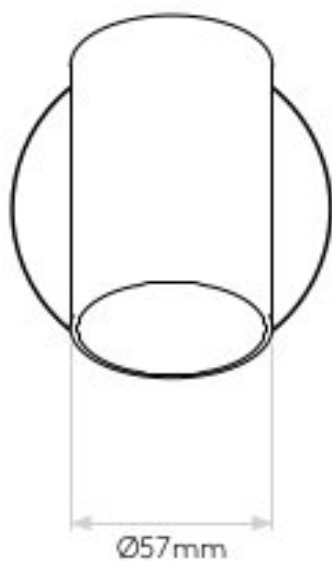

AS-1286011 Ascoli Switched

Superlites

0207 924 2055
sales@superlites.co.uk
www.superlites.co.uk