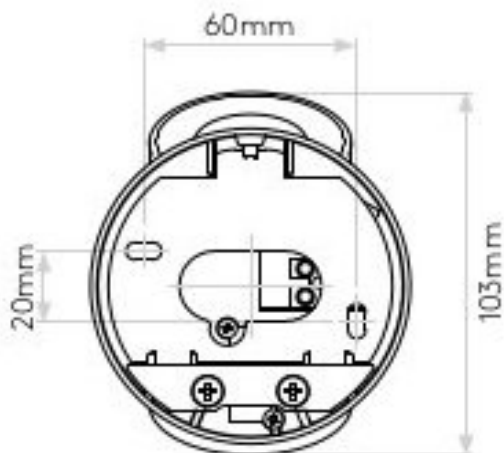

AS-1286011 Ascoli Switched

Superlites

0207 924 2055
sales@superlites.co.uk
www.superlites.co.uk