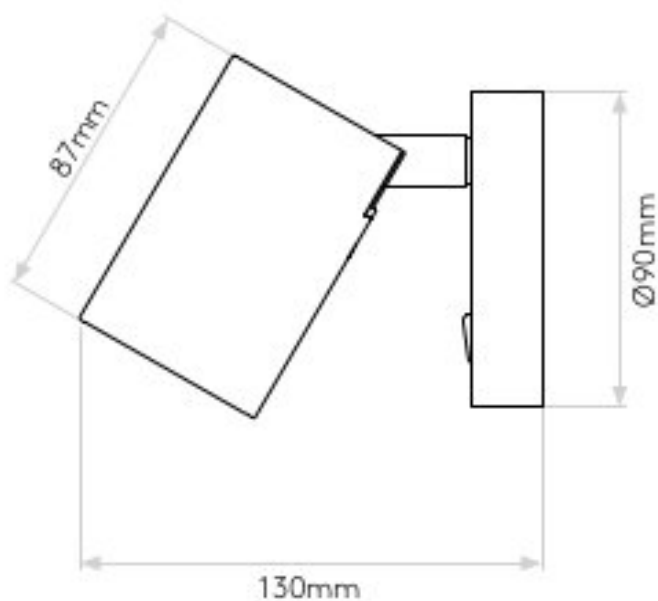

AS-1286011 Ascoli Switched

Superlites

0207 924 2055
sales@superlites.co.uk
www.superlites.co.uk