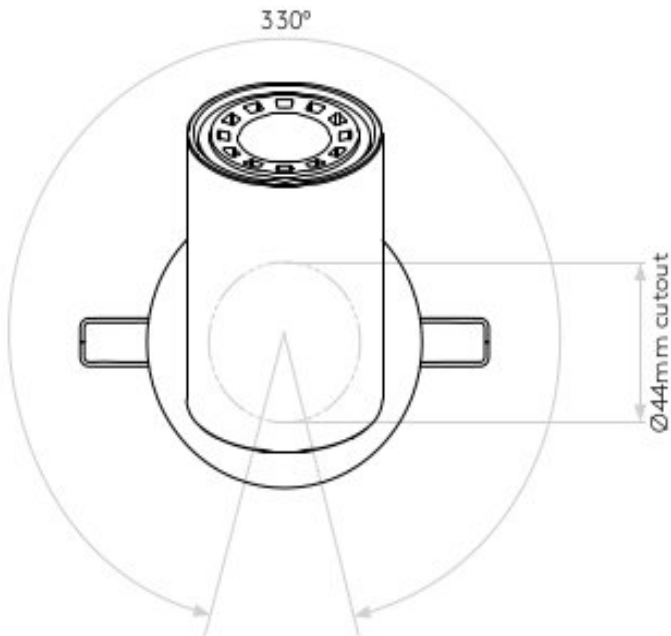

AS-1286021

Ascoli Recessed

Superlites

0207 924 2055
sales@superlites.co.uk
www.superlites.co.uk