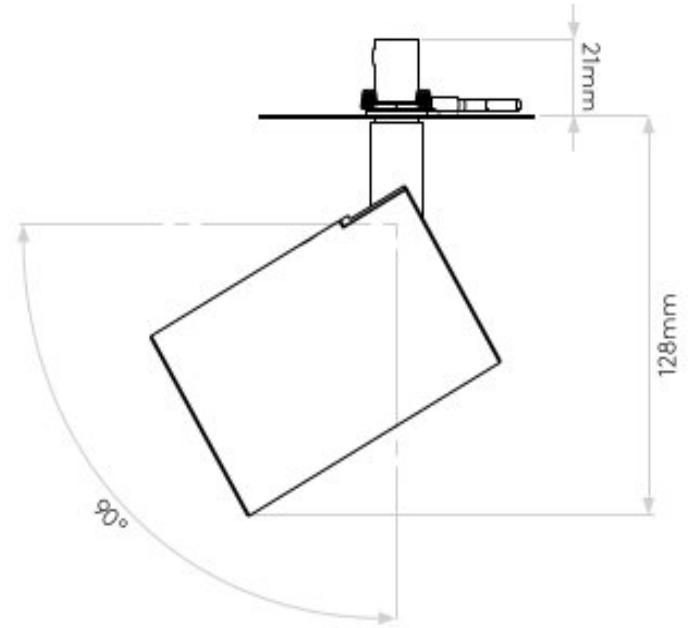

AS-1286021

Ascoli Recessed

Superlites

0207 924 2055
sales@superlites.co.uk
www.superlites.co.uk