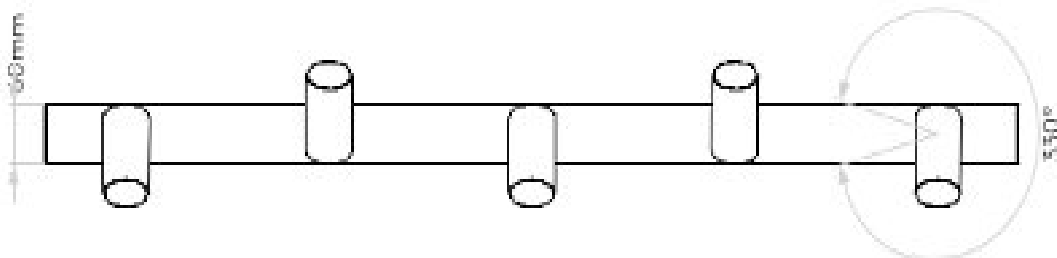

Class 1, earthed

L: 1200mm W: 60mm D: 130mm

0207 924 2055
sales@superlites.co.uk
www.superlites.co.uk

AS-1286059 Ascoli Five Bar

Superlites

0207 924 2055
sales@superlites.co.uk
www.superlites.co.uk