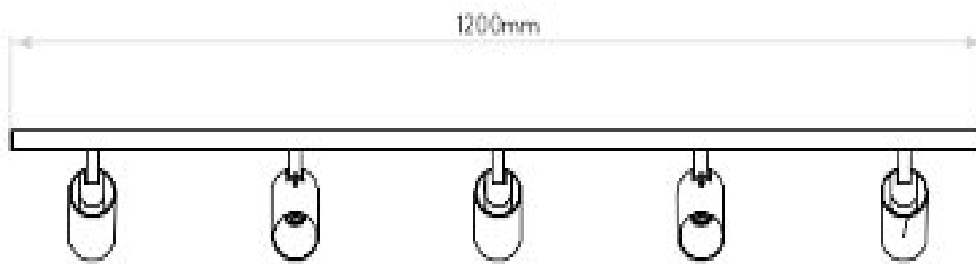

AS-1286059

Ascoli Five Bar

Superlites

Textured White finish

5 x 50W GU10 Halogen or LED lamp

IP20 rated

Dimmable

Non-Switched

Class 1, earthed

L: 1200mm W: 60mm D: 130mm

0207 924 2055
sales@superlites.co.uk
www.superlites.co.uk

AS-1286059 Ascoli Five Bar

Superlites

0207 924 2055
sales@superlites.co.uk
www.superlites.co.uk