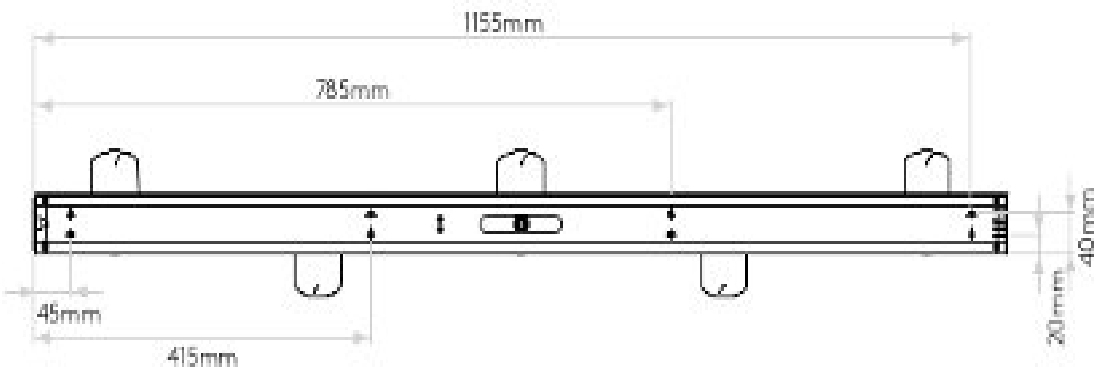

Class 1, earthed

L: 1200mm W: 60mm D: 130mm

0207 924 2055
sales@superlites.co.uk
www.superlites.co.uk

AS-1286059 Ascoli Five Bar

Superlites

0207 924 2055
sales@superlites.co.uk
www.superlites.co.uk