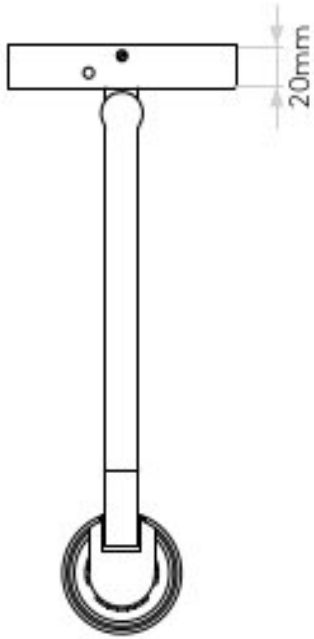

AS-1286065 Ascoli Swing

Superlites

0207 924 2055
sales@superlites.co.uk
www.superlites.co.uk