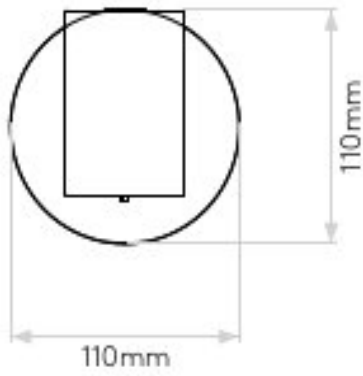

AS-1286065 Ascoli Swing

Superlites

0207 924 2055
sales@superlites.co.uk
www.superlites.co.uk