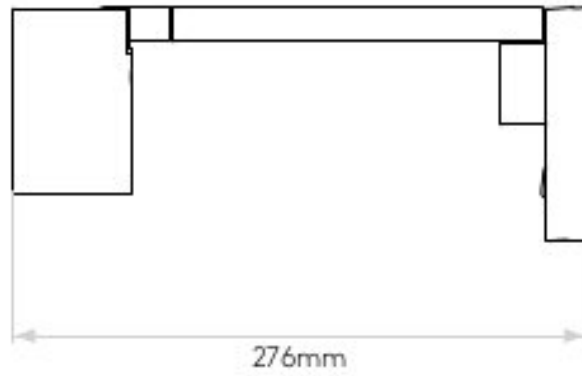

AS-1286065 Ascoli Swing

Superlites

0207 924 2055
sales@superlites.co.uk
www.superlites.co.uk