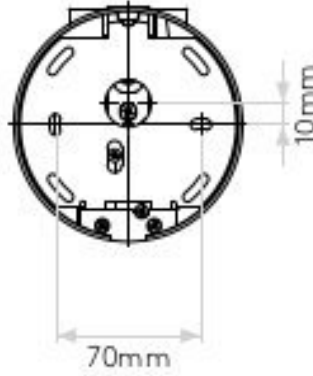

AS-1286065 Ascoli Swing

Superlites

0207 924 2055
sales@superlites.co.uk
www.superlites.co.uk