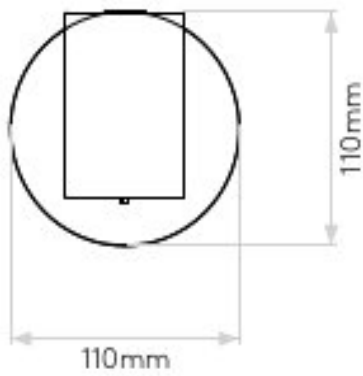

AS-1286067 Ascoli Swing

Superlites

0207 924 2055
sales@superlites.co.uk
www.superlites.co.uk