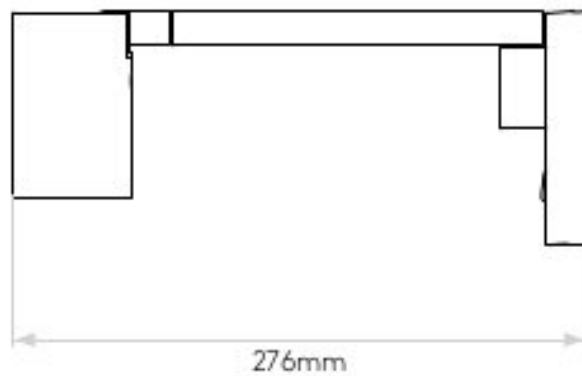

AS-1286067 Ascoli Swing

Superlites

0207 924 2055
sales@superlites.co.uk
www.superlites.co.uk