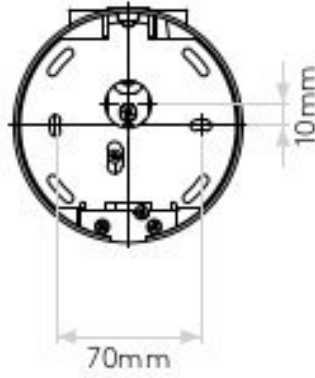

AS-1286067 Ascoli Swing

Superlites

0207 924 2055
sales@superlites.co.uk
www.superlites.co.uk