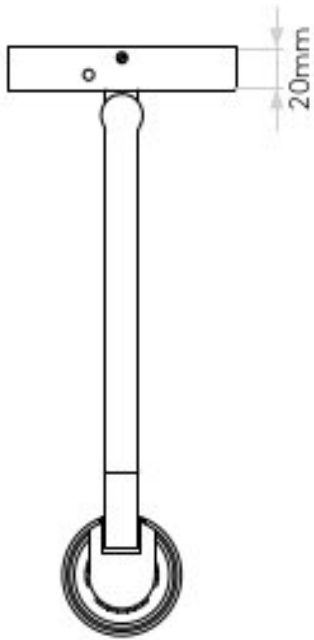

AS-1286067 Ascoli Swing

Superlites

0207 924 2055
sales@superlites.co.uk
www.superlites.co.uk