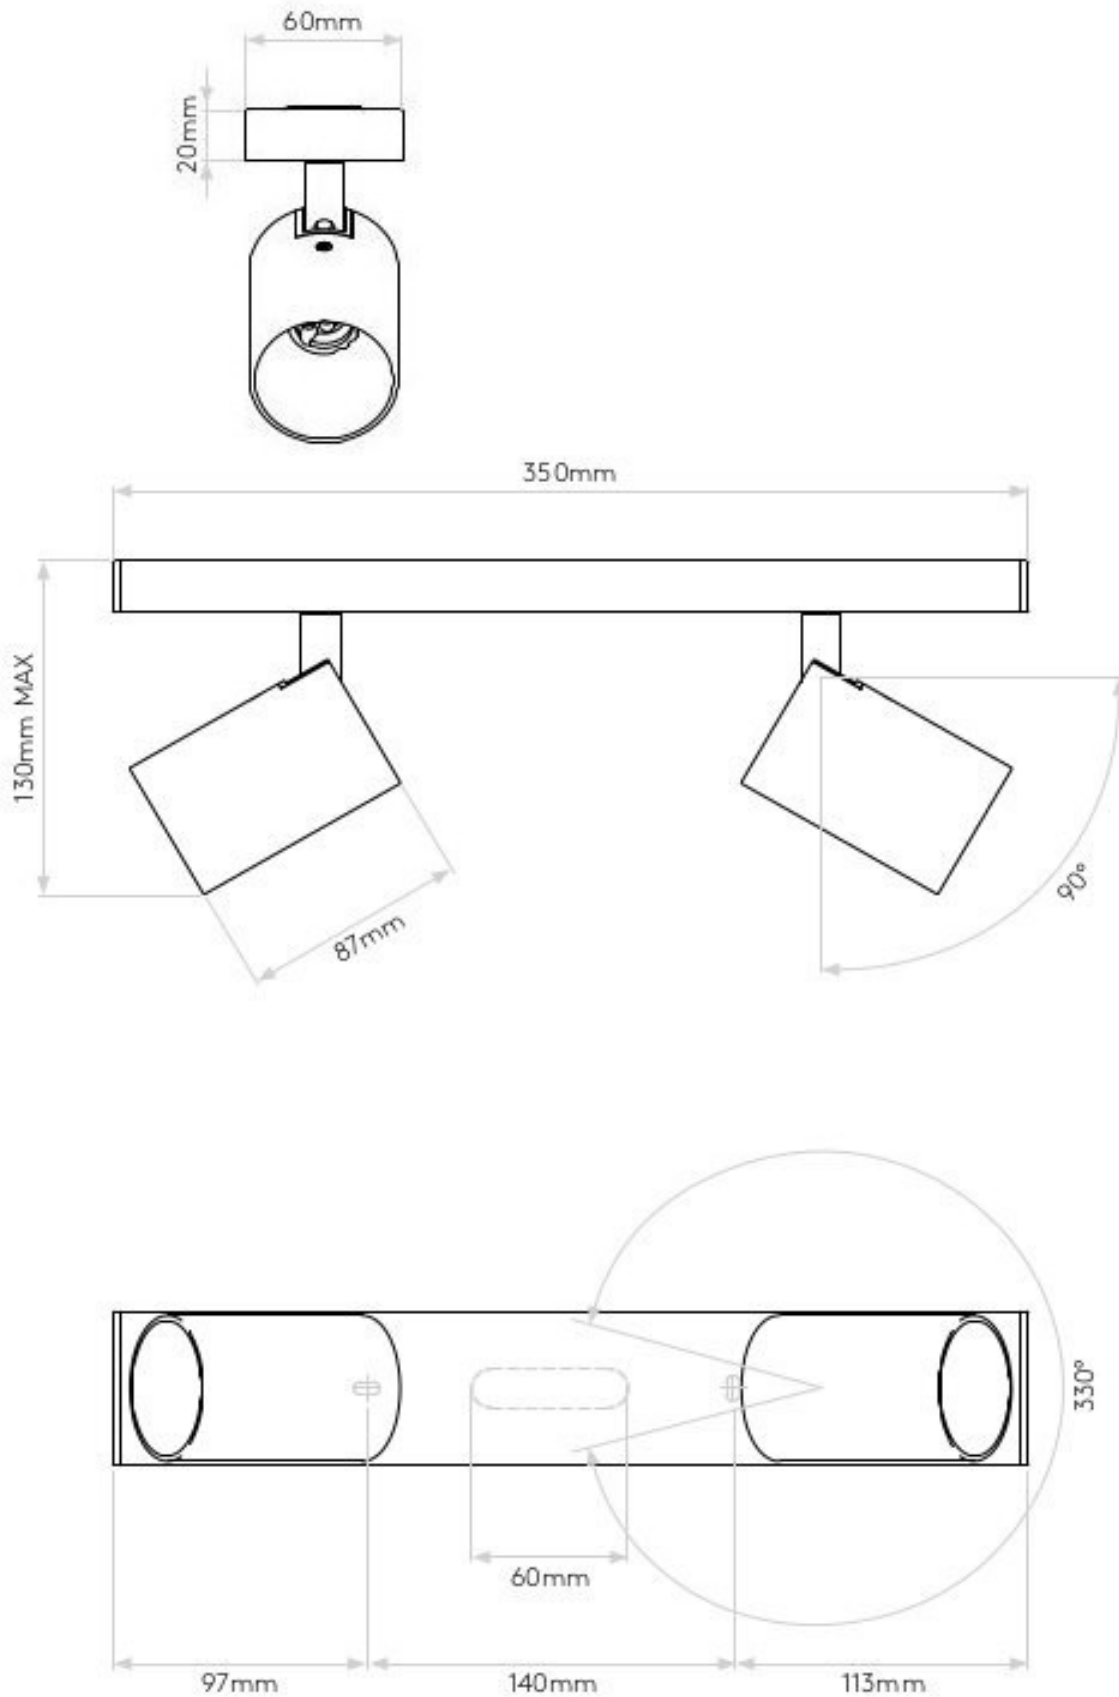

AS-1286124 Ascoli Twin

Superlites

0207 924 2055
sales@superlites.co.uk
www.superlites.co.uk