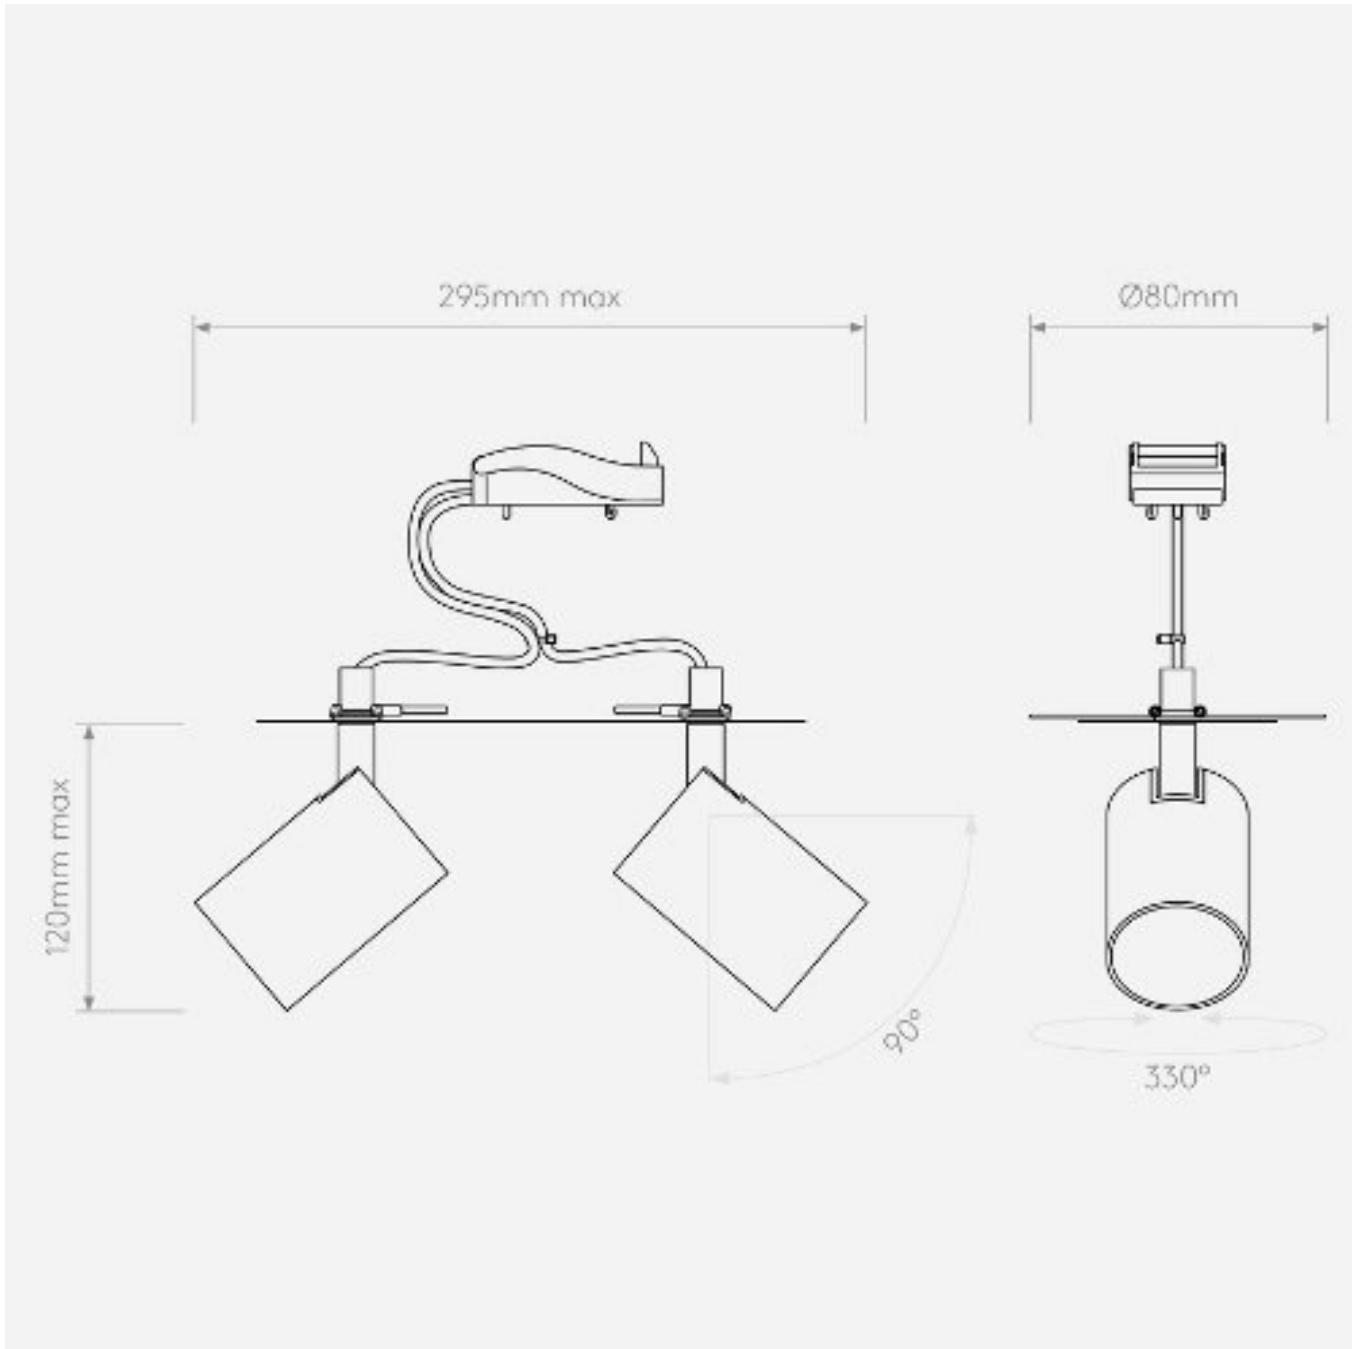

AS-1286097

Superlites

Ascoli Twin Recessed Bar

0207 924 2055
sales@superlites.co.uk
www.superlites.co.uk