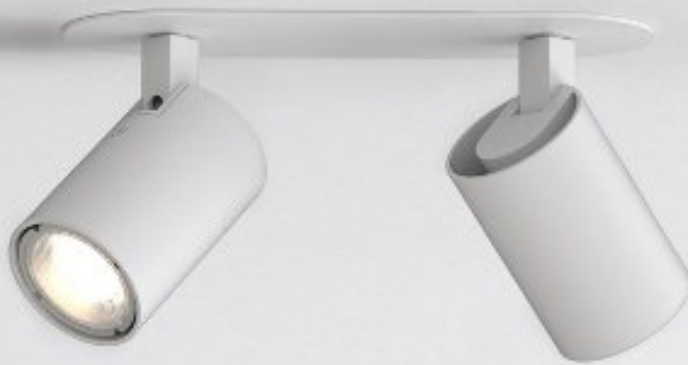

AS-1286097

Superlites

Ascoli Twin Recessed Bar

2 x 6W Max LED

2 x 50W Max

GU10

IP20

Dimmable

Class I

Ceiling Mount

Plaster board installation only.

Not suitable for mounting in a solid ceiling.

Adjustable Angle: 90°

Rotation Adjustable Angle: 330°

Cutout Shape: Oval Cutout Length: 184mm Cutout Width: 44mm