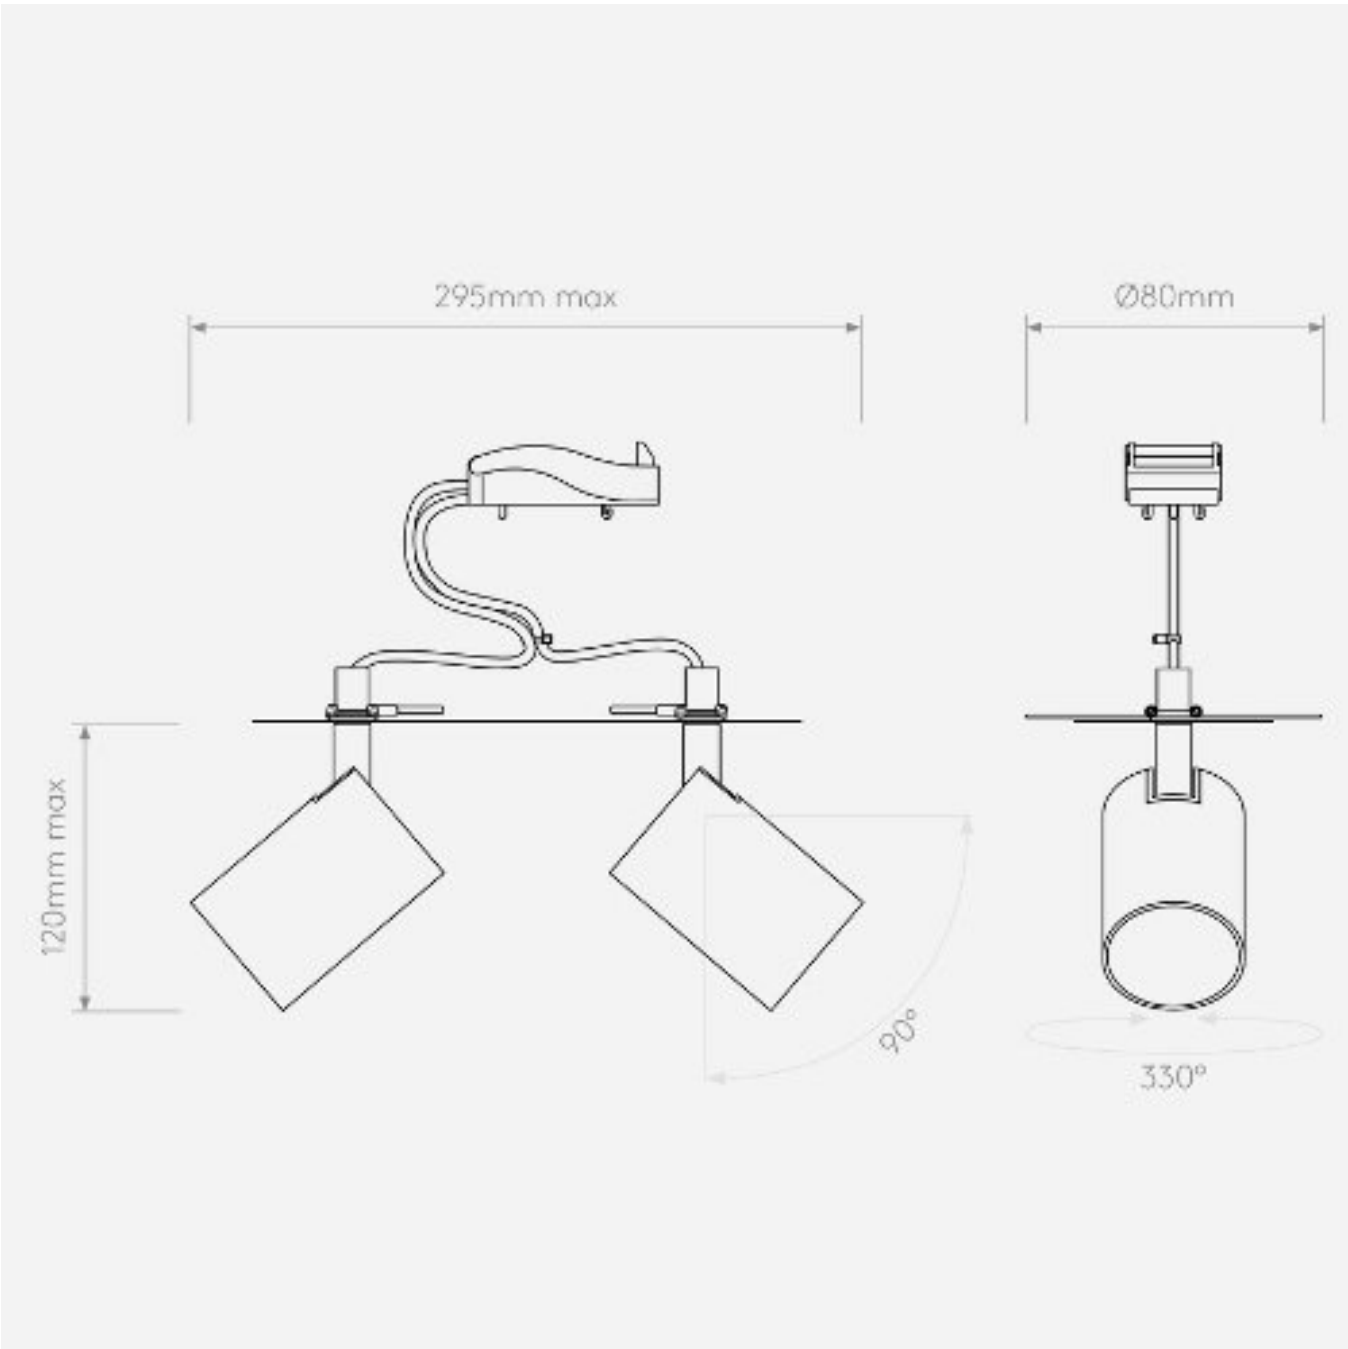

AS-1286098

Superlites

Ascoli Twin Recessed Bar

2 x 6W Max LED
2 x 50W Max
GU10
IP20
Dimmable
Class I
Ceiling Mount
Plaster board installation only.
Not suitable for mounting in a solid ceiling.
Adjustable Angle: 90°
Rotation Adjustable Angle: 330°
Cutout Shape: Oval Cutout Length: 184mm Cutout Width: 44mm
Recess Depth: 80mm
Bronze
H 120 Dia 80 W 295 D 21mm

0207 924 2055
sales@superlites.co.uk
www.superlites.co.uk

AS-1286098 Ascoli Twin Recessed Bar

Superlites

0207 924 2055
sales@superlites.co.uk
www.superlites.co.uk