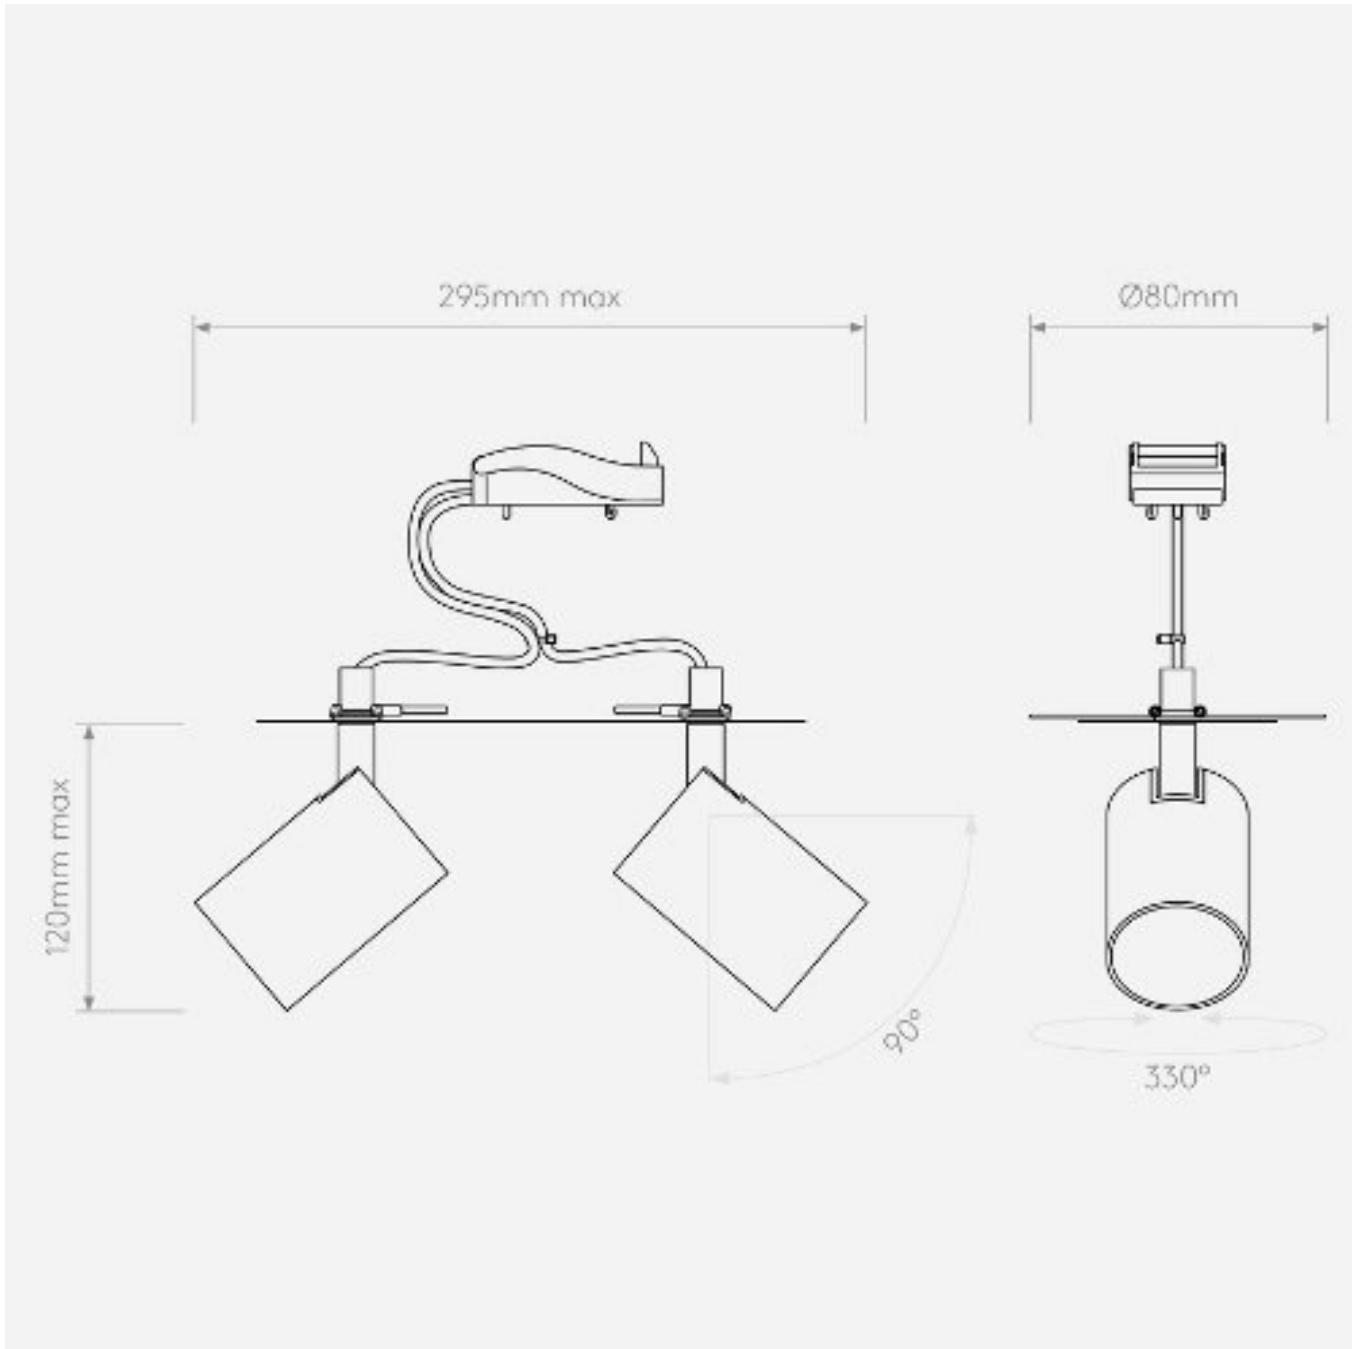

AS-1286099

Superlites

Ascoli Twin Recessed Bar

0207 924 2055
sales@superlites.co.uk
www.superlites.co.uk