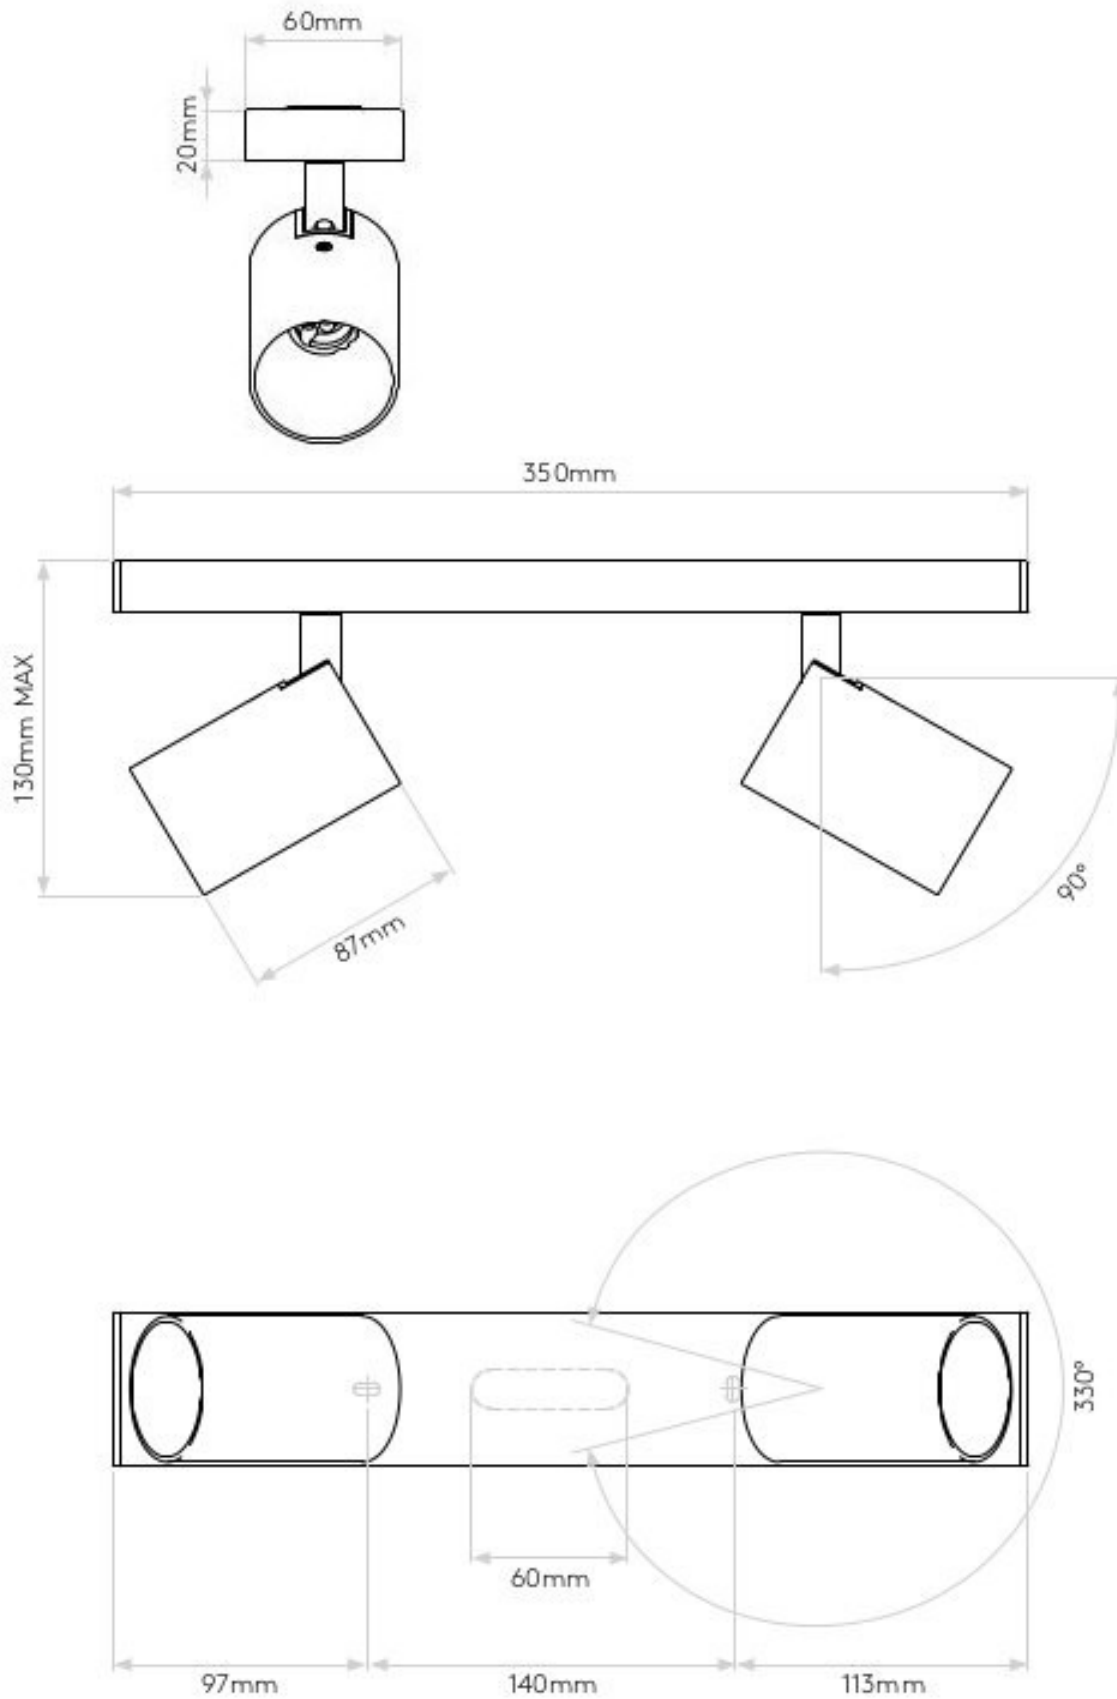

AS-1286123 Ascoli Twin

Superlites

0207 924 2055
sales@superlites.co.uk
www.superlites.co.uk