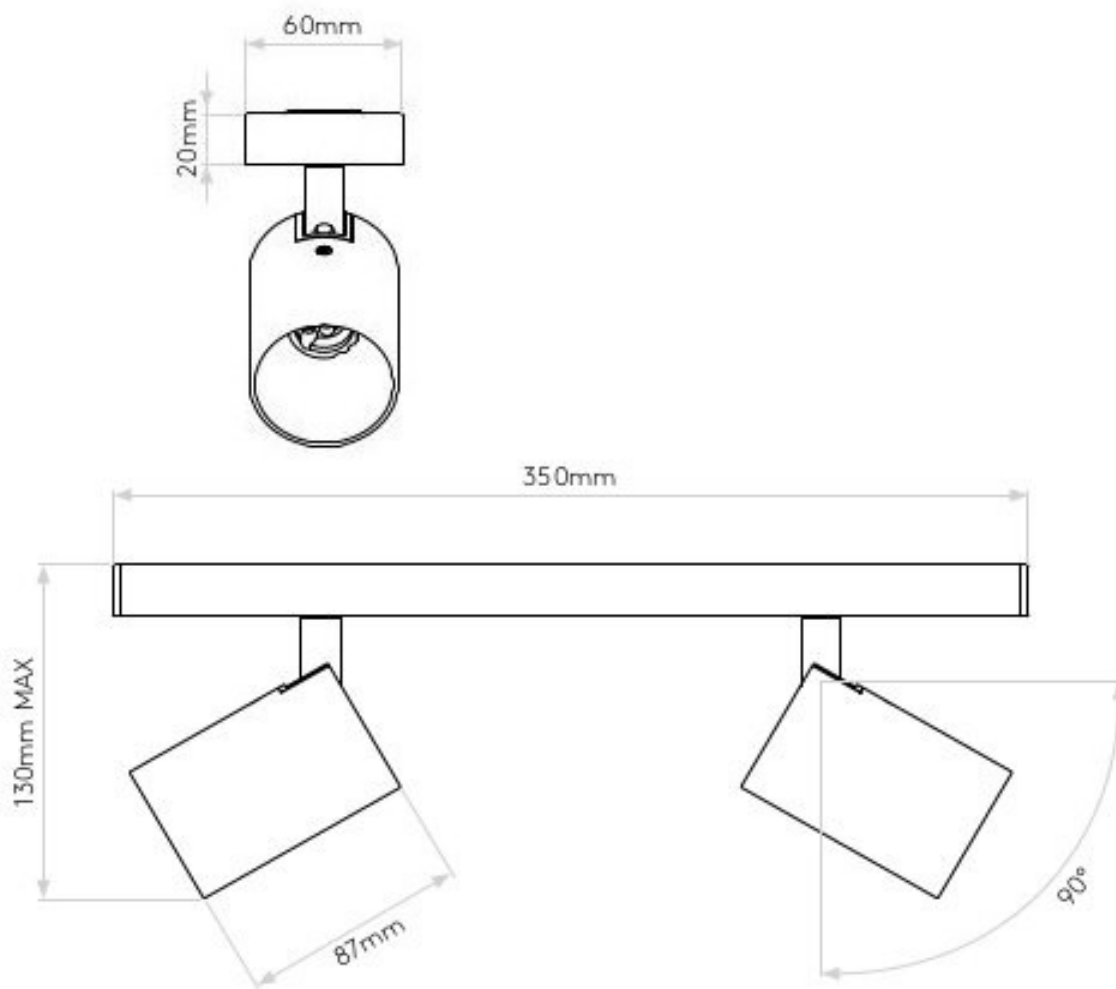

AS-1286125 Ascoli Twin

Superlites

0207 924 2055
sales@superlites.co.uk
www.superlites.co.uk