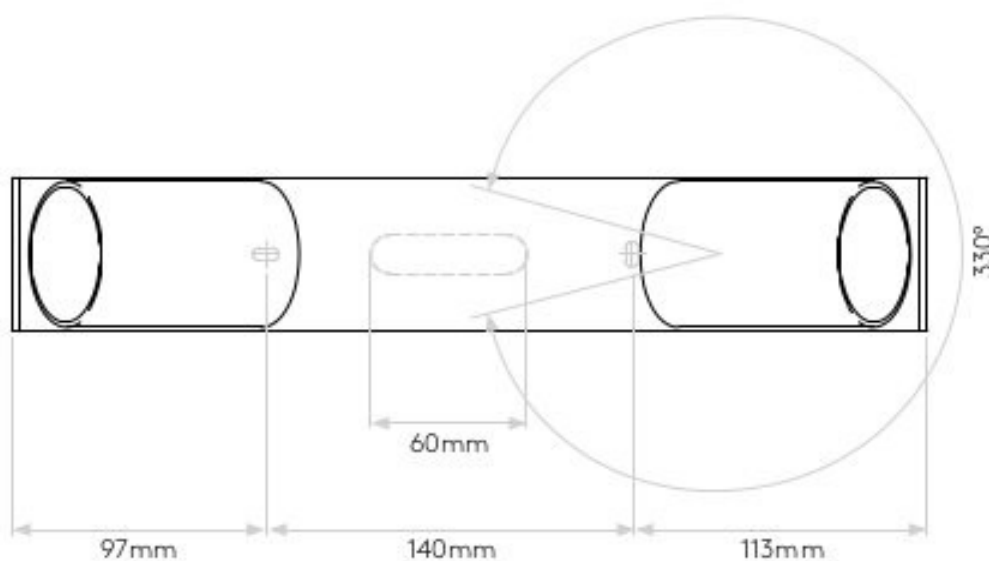

AS-1286125 Ascoli Twin

Superlites

0207 924 2055
sales@superlites.co.uk
www.superlites.co.uk