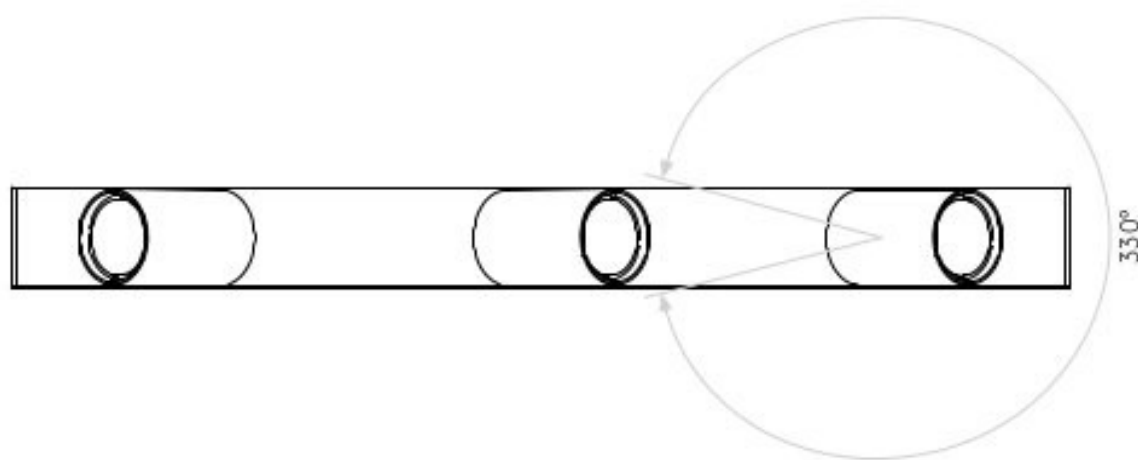

AS-1286128

Ascoli Triple Bar

Superlites

0207 924 2055
sales@superlites.co.uk
www.superlites.co.uk