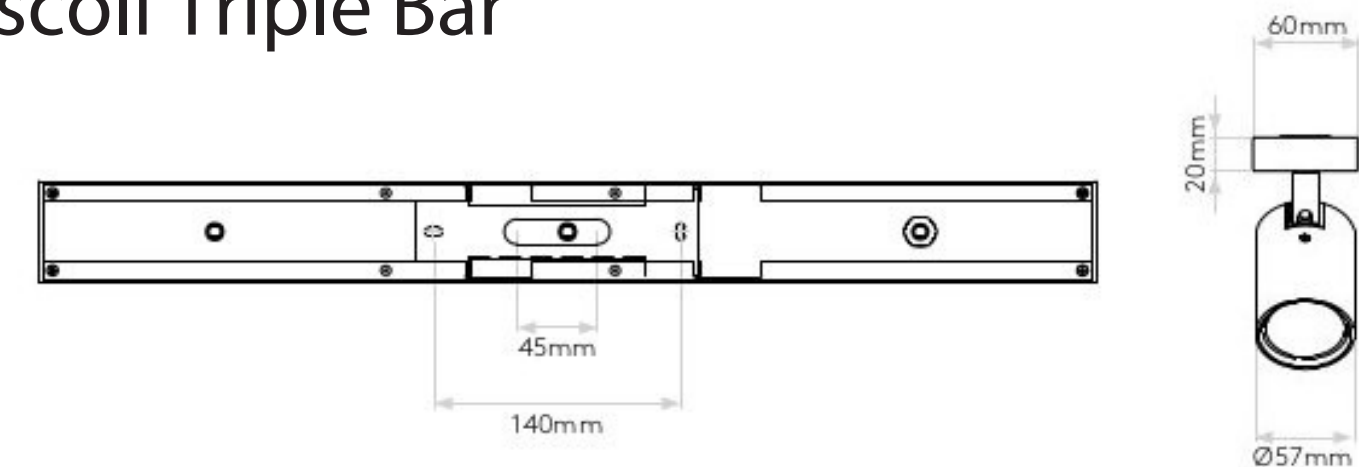

AS-1286128

Ascoli Triple Bar

Superlites

0207 924 2055
sales@superlites.co.uk
www.superlites.co.uk