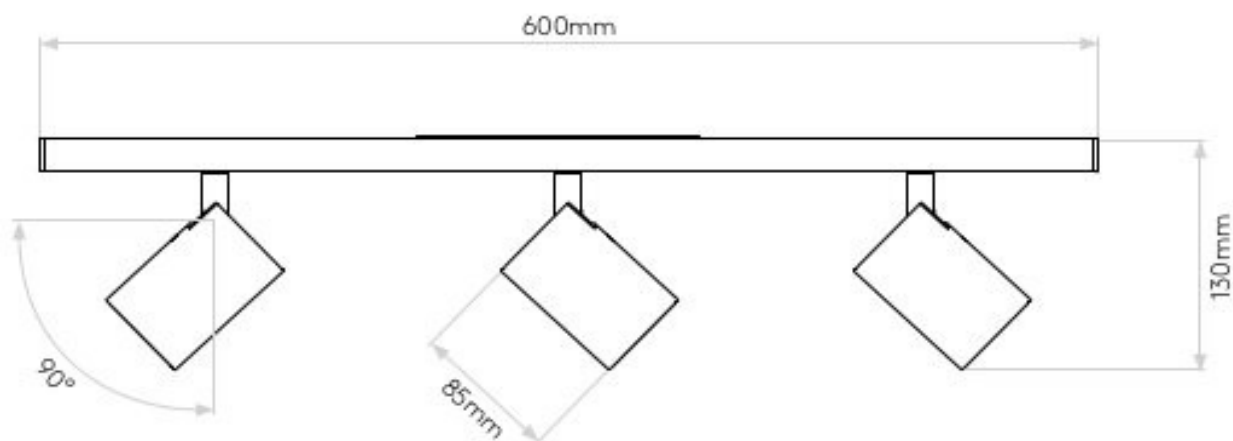

AS-1286128

Ascoli Triple Bar

Superlites

0207 924 2055
sales@superlites.co.uk
www.superlites.co.uk