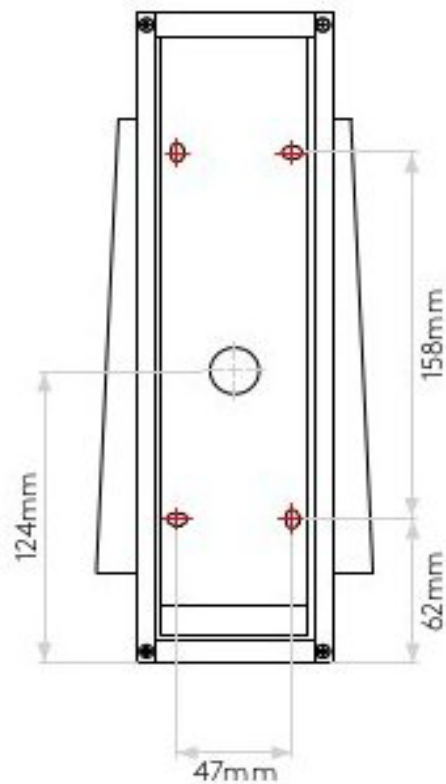

AS-1297001 Lago 280

Superlites

0207 924 2055
sales@superlites.co.uk
www.superlites.co.uk