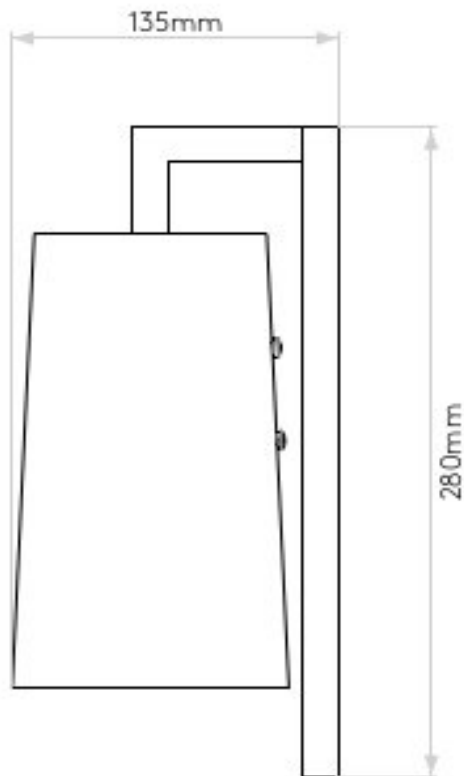

AS-1297001 Lago 280

Superlites

0207 924 2055
sales@superlites.co.uk
www.superlites.co.uk