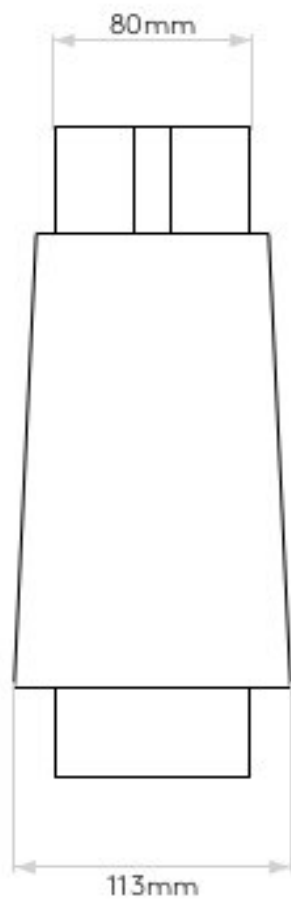

AS-1297001 Lago 280

Superlites

0207 924 2055
sales@superlites.co.uk
www.superlites.co.uk