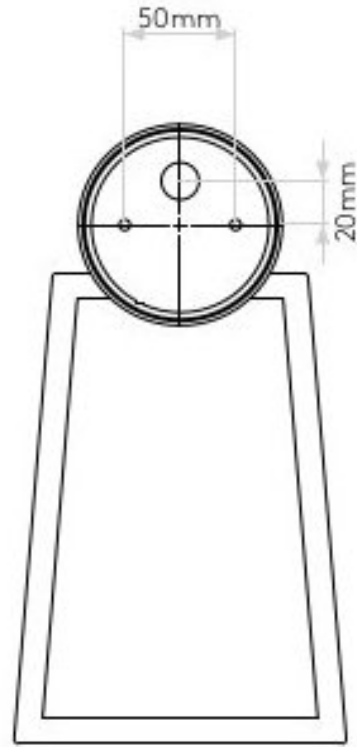

AS-1306001 Calvi Wall

Superlites

0207 924 2055
sales@superlites.co.uk
www.superlites.co.uk