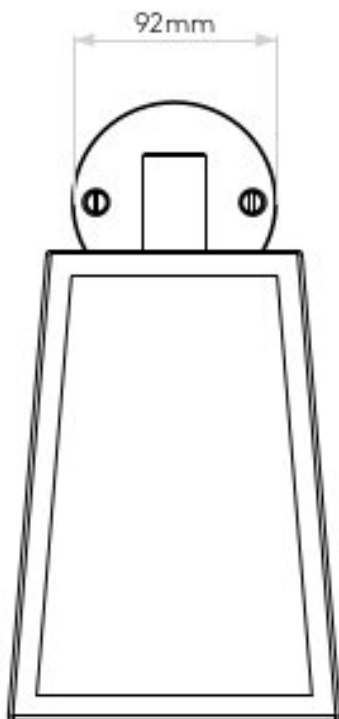

AS-1306001 Calvi Wall

Superlites

0207 924 2055
sales@superlites.co.uk
www.superlites.co.uk