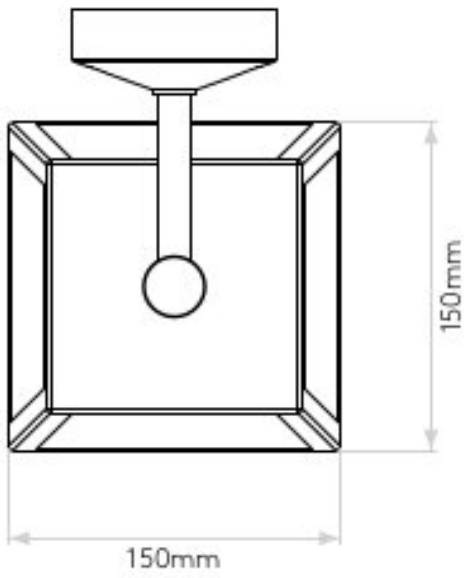

AS-1306001 Calvi Wall

Superlites

0207 924 2055
sales@superlites.co.uk
www.superlites.co.uk