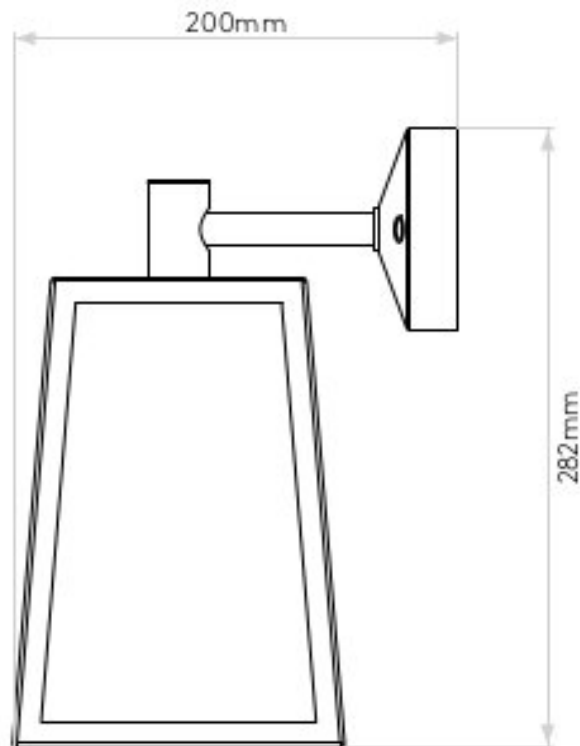

AS-1306001 Calvi Wall

Superlites

0207 924 2055
sales@superlites.co.uk
www.superlites.co.uk