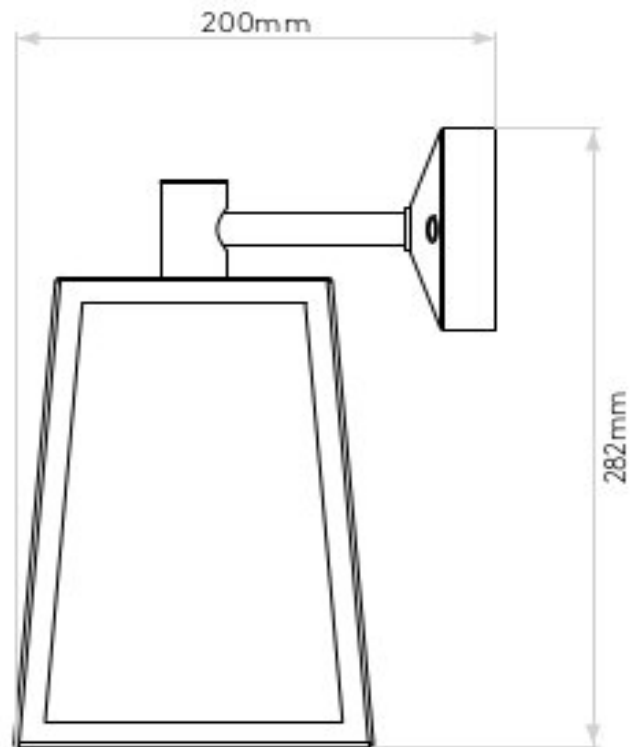

AS-1306005 Calvi Wall

Superlites

0207 924 2055
sales@superlites.co.uk
www.superlites.co.uk