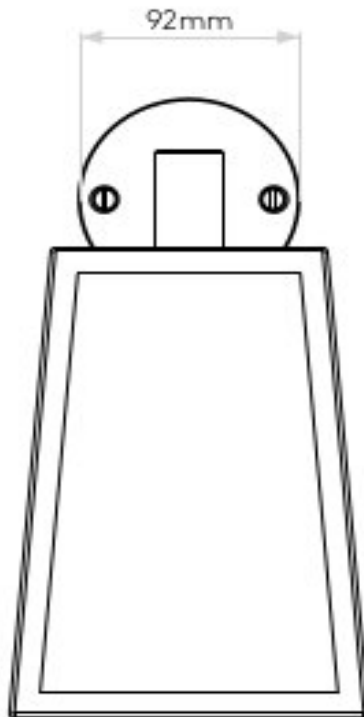

AS-1306005 Calvi Wall

Superlites

0207 924 2055
sales@superlites.co.uk
www.superlites.co.uk