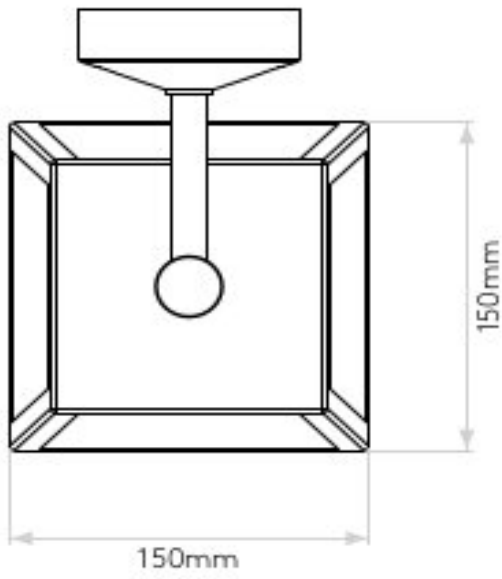

AS-1306005 Calvi Wall

Superlites

0207 924 2055
sales@superlites.co.uk
www.superlites.co.uk