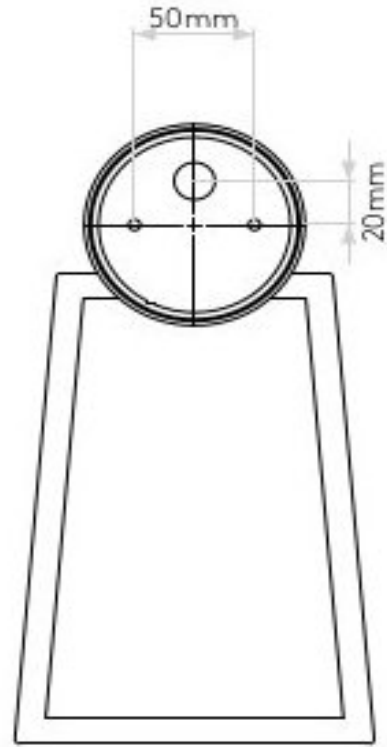

AS-1306005 Calvi Wall

Superlites

0207 924 2055
sales@superlites.co.uk
www.superlites.co.uk