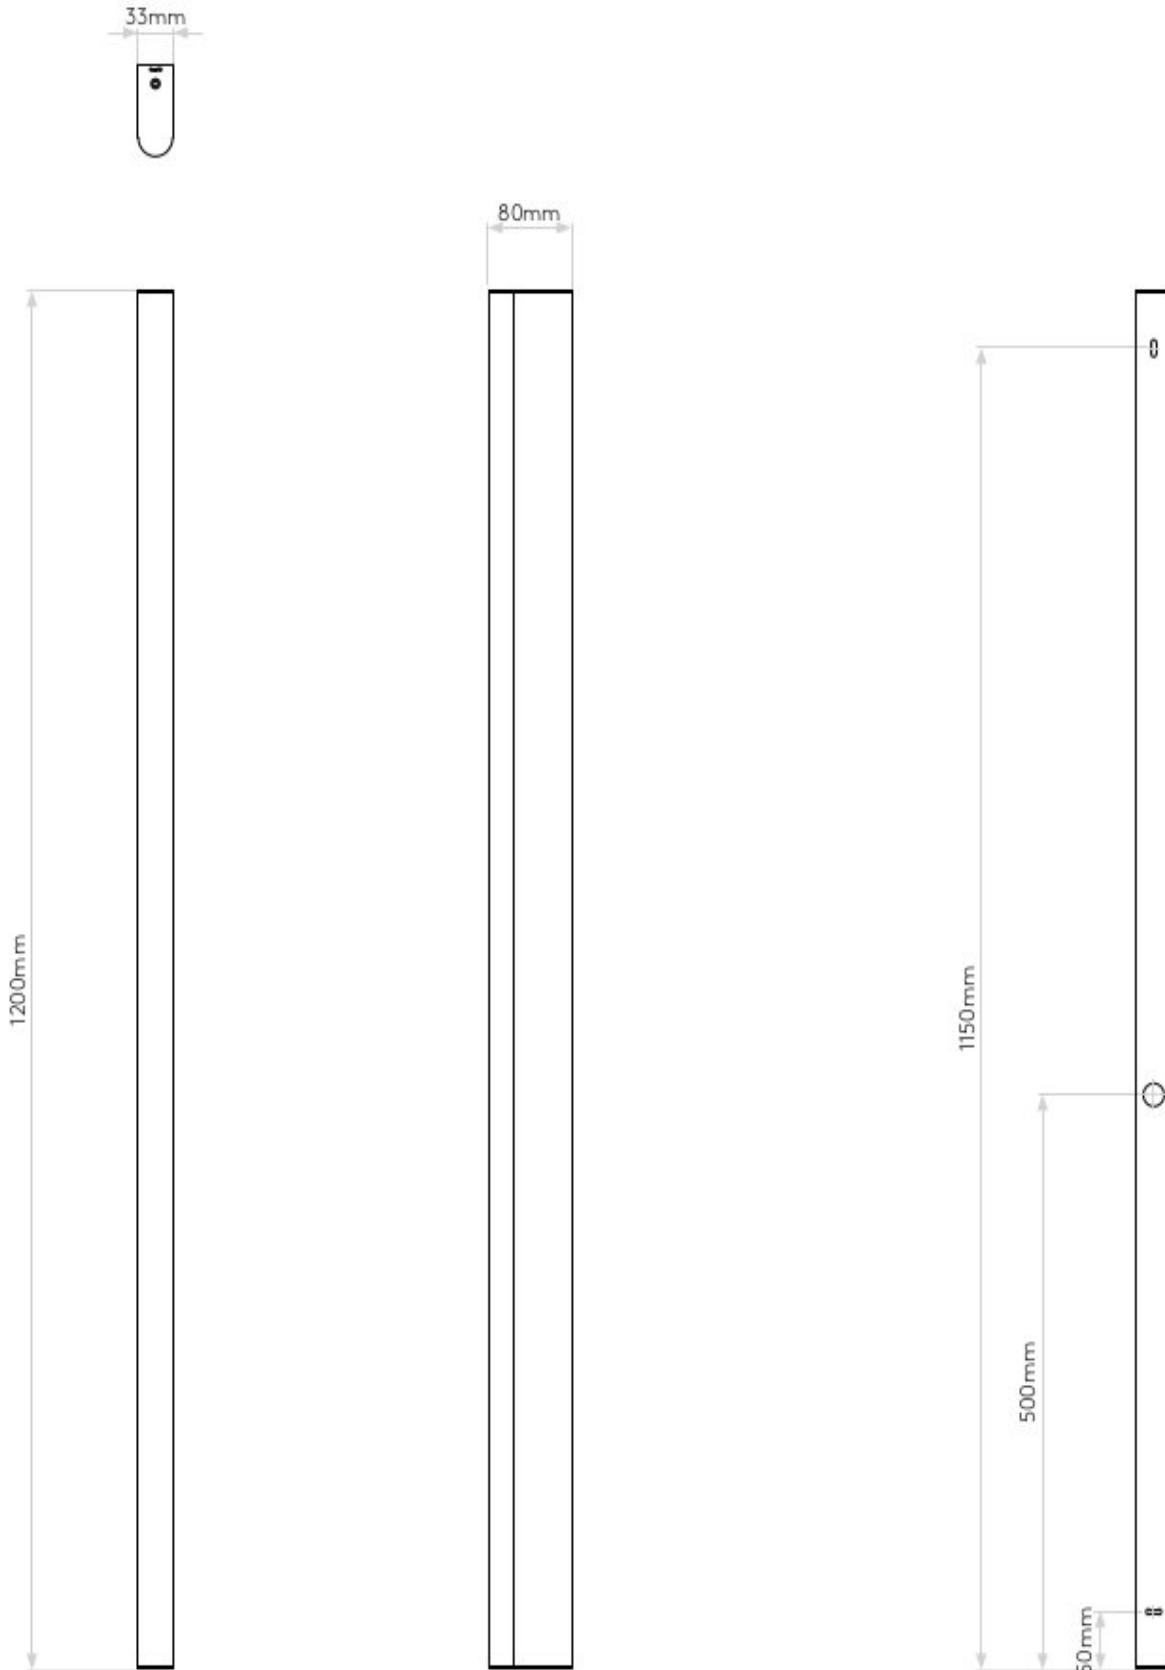

IP44

Non-Dimmable

Class 2

H: 900mm W: 33mm D: 106mm

0207 924 2055
sales@superlites.co.uk
www.superlites.co.uk

AS-1308007 Artemis 900 LED II

Superlites

0207 924 2055
sales@superlites.co.uk
www.superlites.co.uk