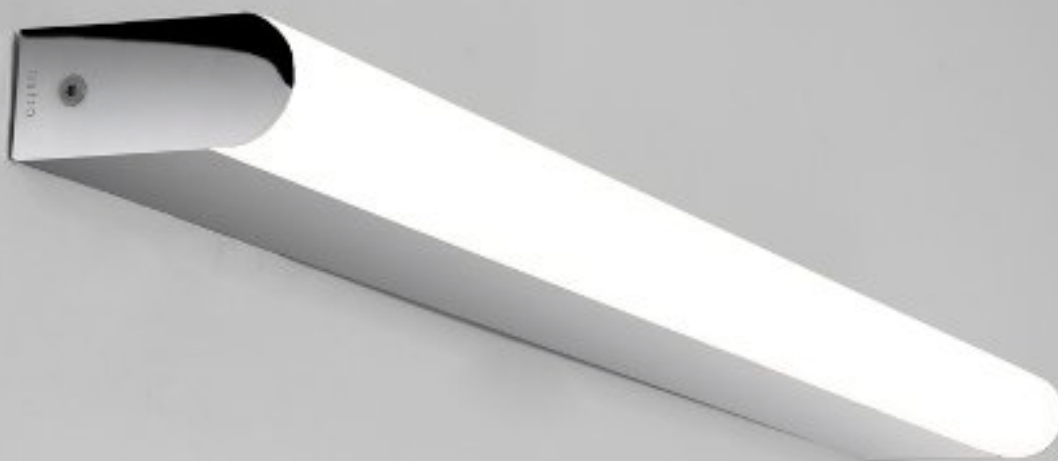

AS-1308007

Artemis 900 LED II

Superlites

Polished chrome finish, polycarbonate diffuser

17.8W

3000k

873.96lms

CRI: 80