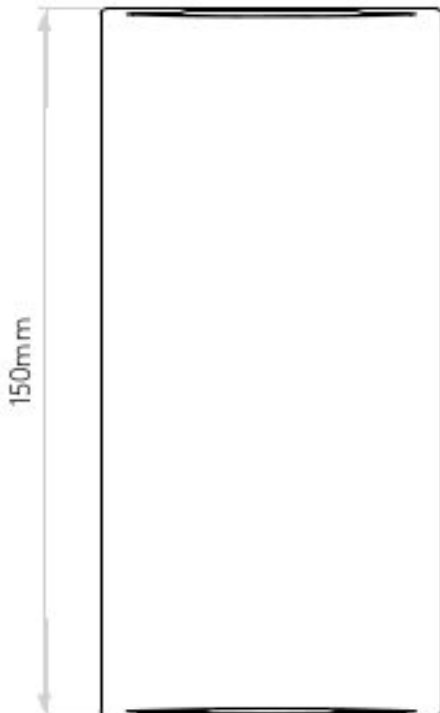

Driver Required: No

Switched: No

Class 1

Installation Orientation: Wall Mount - Vertical

H: 150mm W: 68mm D: 92mm

0207 924 2055
sales@superlites.co.uk
www.superlites.co.uk

AS-1310004 Chios 150

Superlites