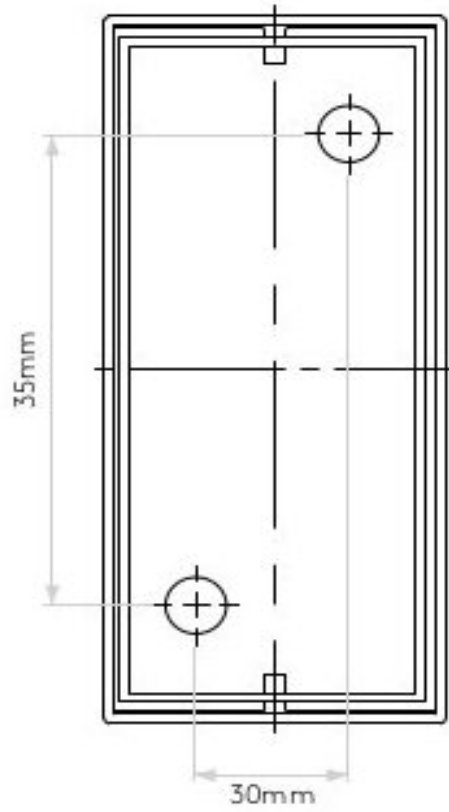

Driver Required: No

Switched: No

Class 1

Installation Orientation: Wall Mount - Vertical

H: 150mm W: 68mm D: 92mm

0207 924 2055
sales@superlites.co.uk
www.superlites.co.uk

AS-1310004 Chios 150

Superlites