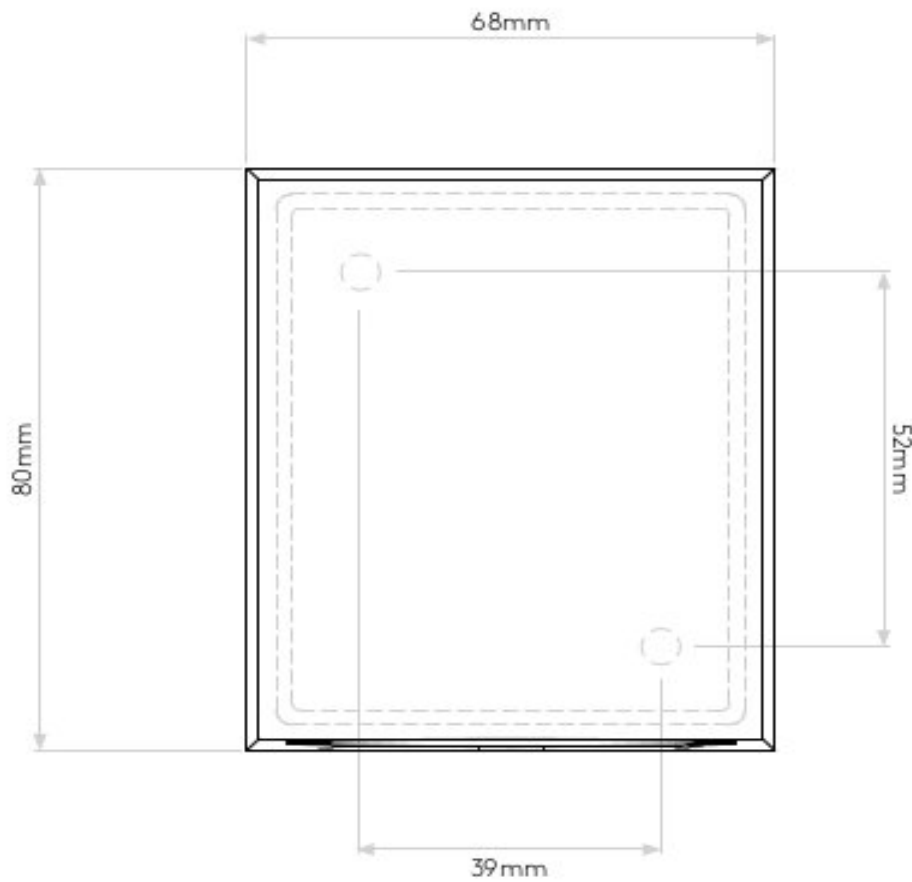

AS-1310007 Chios 80

Superlites

0207 924 2055
sales@superlites.co.uk
www.superlites.co.uk