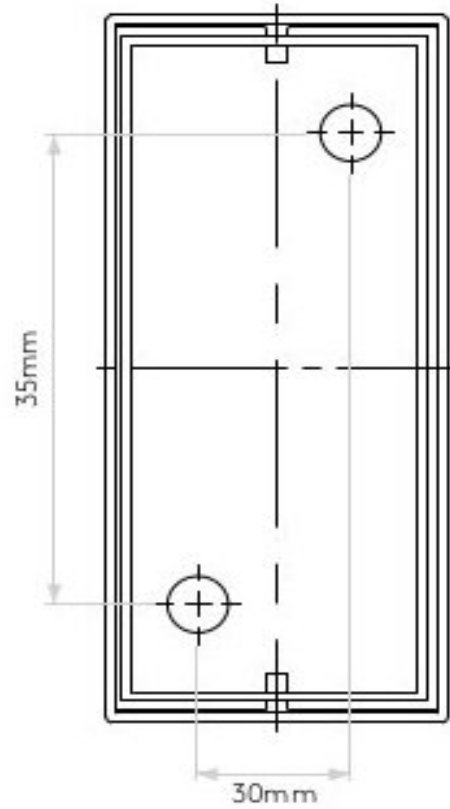

AS-1310008 Chios 150

Superlites

0207 924 2055
sales@superlites.co.uk
www.superlites.co.uk