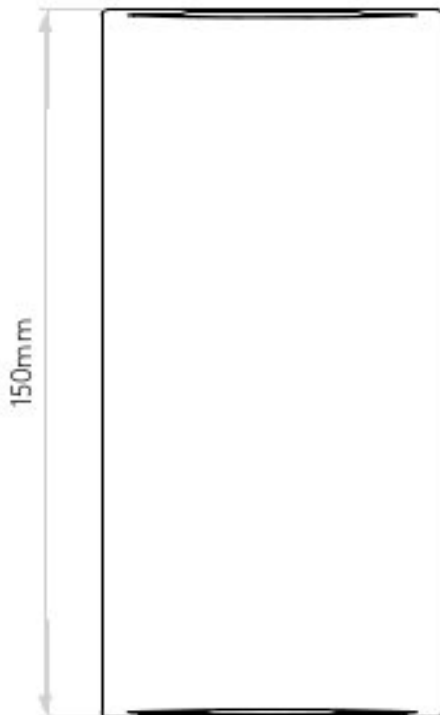

AS-1310008 Chios 150

Superlites

0207 924 2055
sales@superlites.co.uk
www.superlites.co.uk