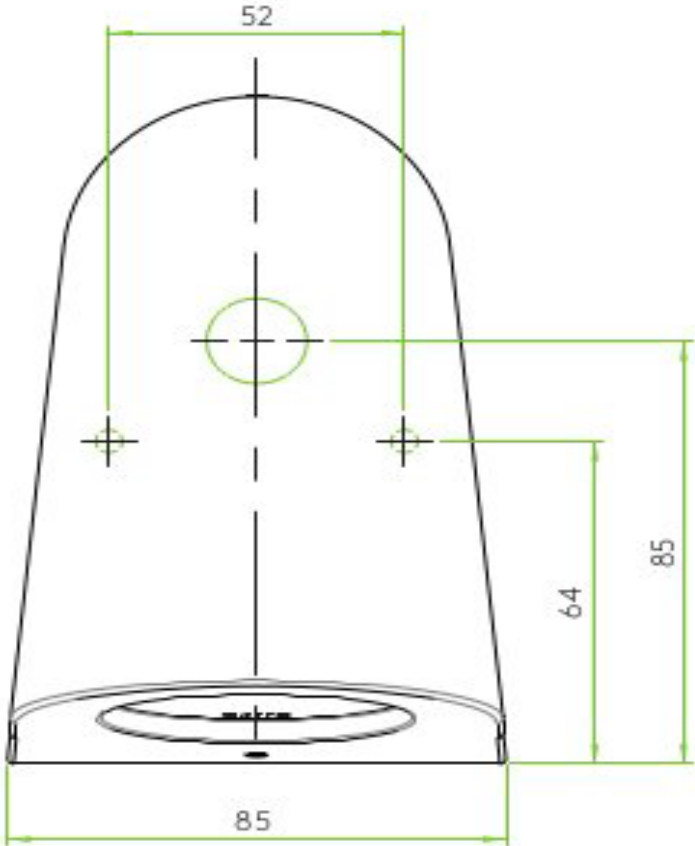

AS-1317005 Mast Light

0207 924 2055
sales@superlites.co.uk
www.superlites.co.uk