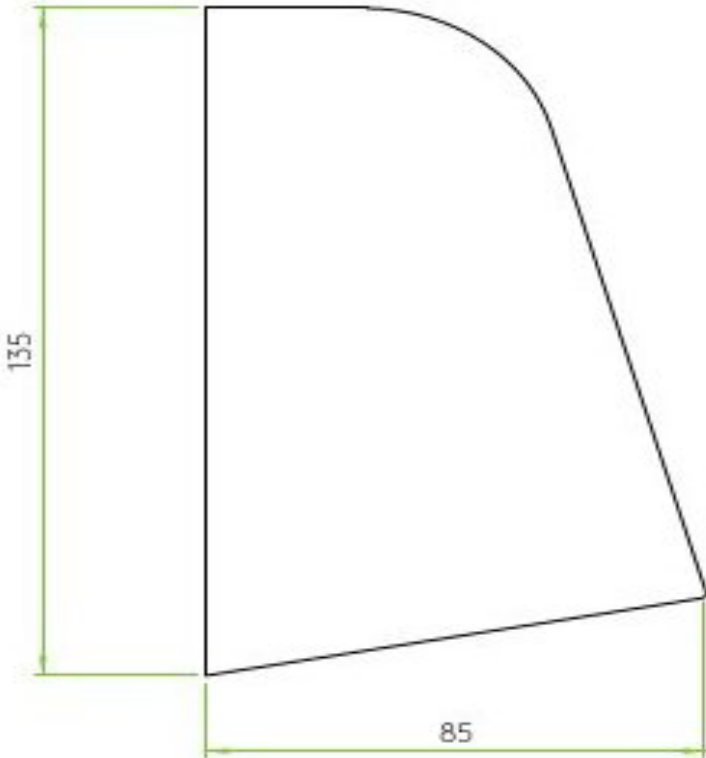

AS-1317005 Mast Light

0207 924 2055
sales@superlites.co.uk
www.superlites.co.uk