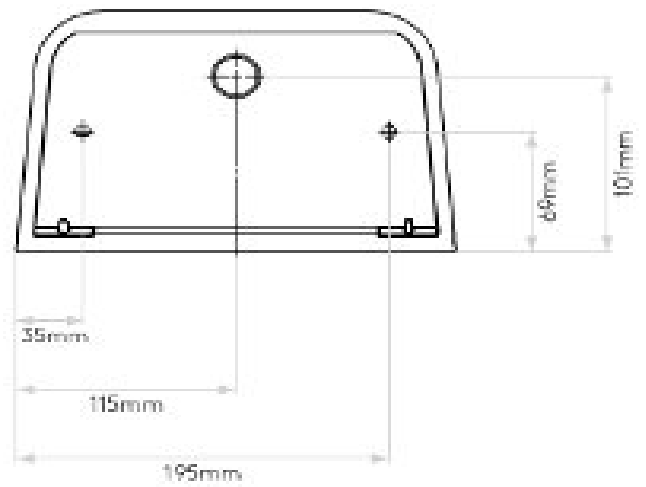

Class I

Installation Orientation: Wall Mount - Vertical

H: 138mm W: 230mm D: 88mm

0207 924 2055
sales@superlites.co.uk
www.superlites.co.uk

AS-1317013

Superlites

0207 924 2055
sales@superlites.co.uk
www.superlites.co.uk