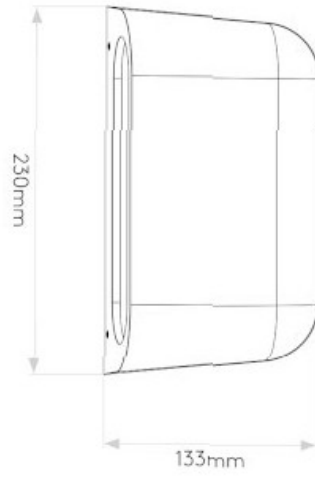

Driver Required: No

Class I

Installation Orientation: Wall Mount - Vertical

H: 138mm W: 230mm D: 88mm

0207 924 2055
sales@superlites.co.uk
www.superlites.co.uk

AS-1317017 Mast Twin

Superlites

0207 924 2055
sales@superlites.co.uk
www.superlites.co.uk