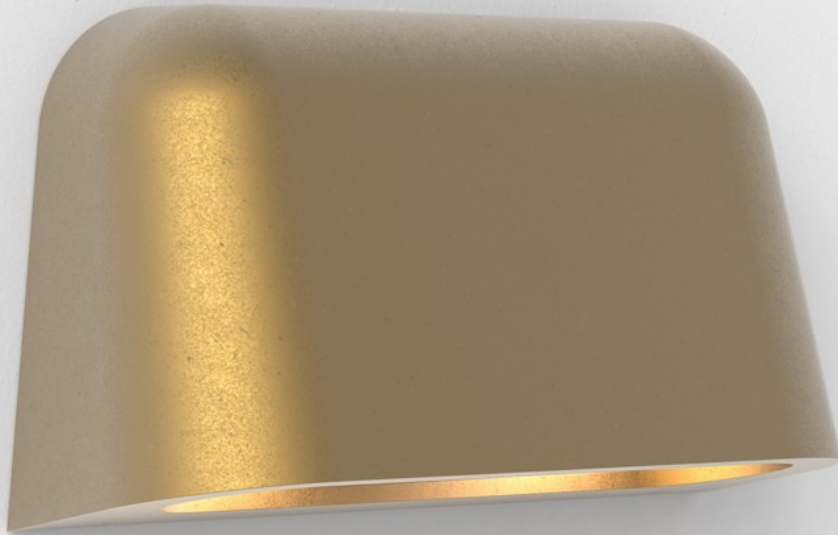

AS-1317017

Mast Twin

Superlites

2 x 6W Max LED

GU10

IP44

Dimmable

Finish: Antique Brass

Driver Required: No

Class I

Installation Orientation: Wall Mount - Vertical

H: 138mm W: 230mm D: 88mm

0207 924 2055
sales@superlites.co.uk
www.superlites.co.uk

AS-1317017 Mast Twin

Superlites

0207 924 2055
sales@superlites.co.uk
www.superlites.co.uk