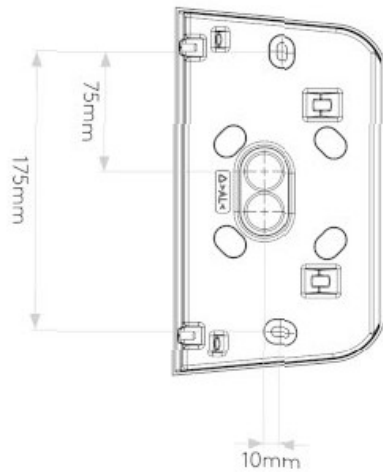

AS-1317017

Mast Twin

Superlites

2 x 6W Max LED

GU10

IP44

Dimmable

Finish: Antique Brass

Driver Required: No

Class I

Installation Orientation: Wall Mount - Vertical

H: 138mm W: 230mm D: 88mm

0207 924 2055
sales@superlites.co.uk
www.superlites.co.uk

AS-1317017 Mast Twin

Superlites

0207 924 2055
sales@superlites.co.uk
www.superlites.co.uk