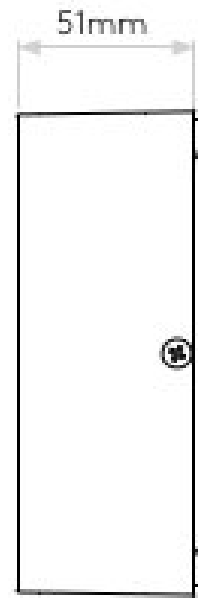

AS-1331001 Elis Single

0207 924 2055
sales@superlites.co.uk
www.superlites.co.uk