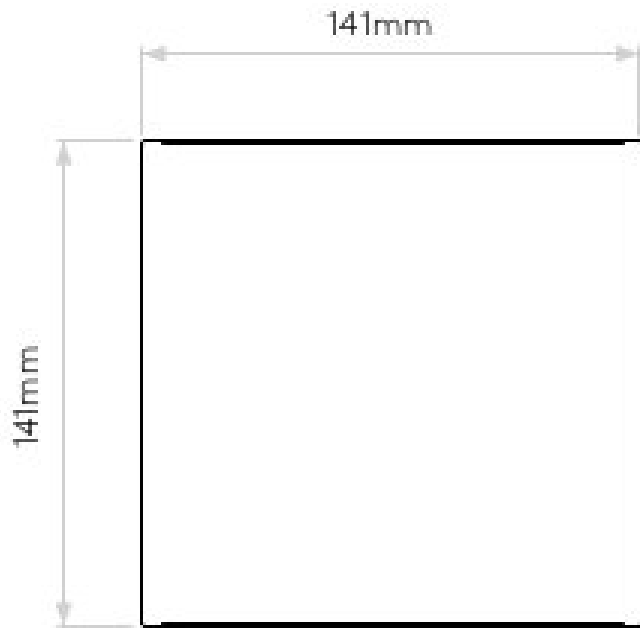

AS-1331001 Elis Single

0207 924 2055
sales@superlites.co.uk
www.superlites.co.uk