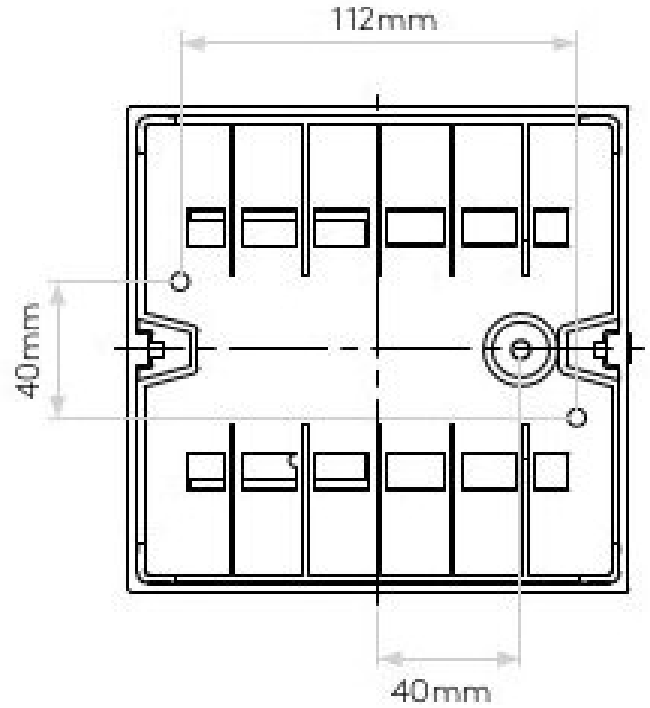

AS-1331001 Elis Single

0207 924 2055
sales@superlites.co.uk
www.superlites.co.uk