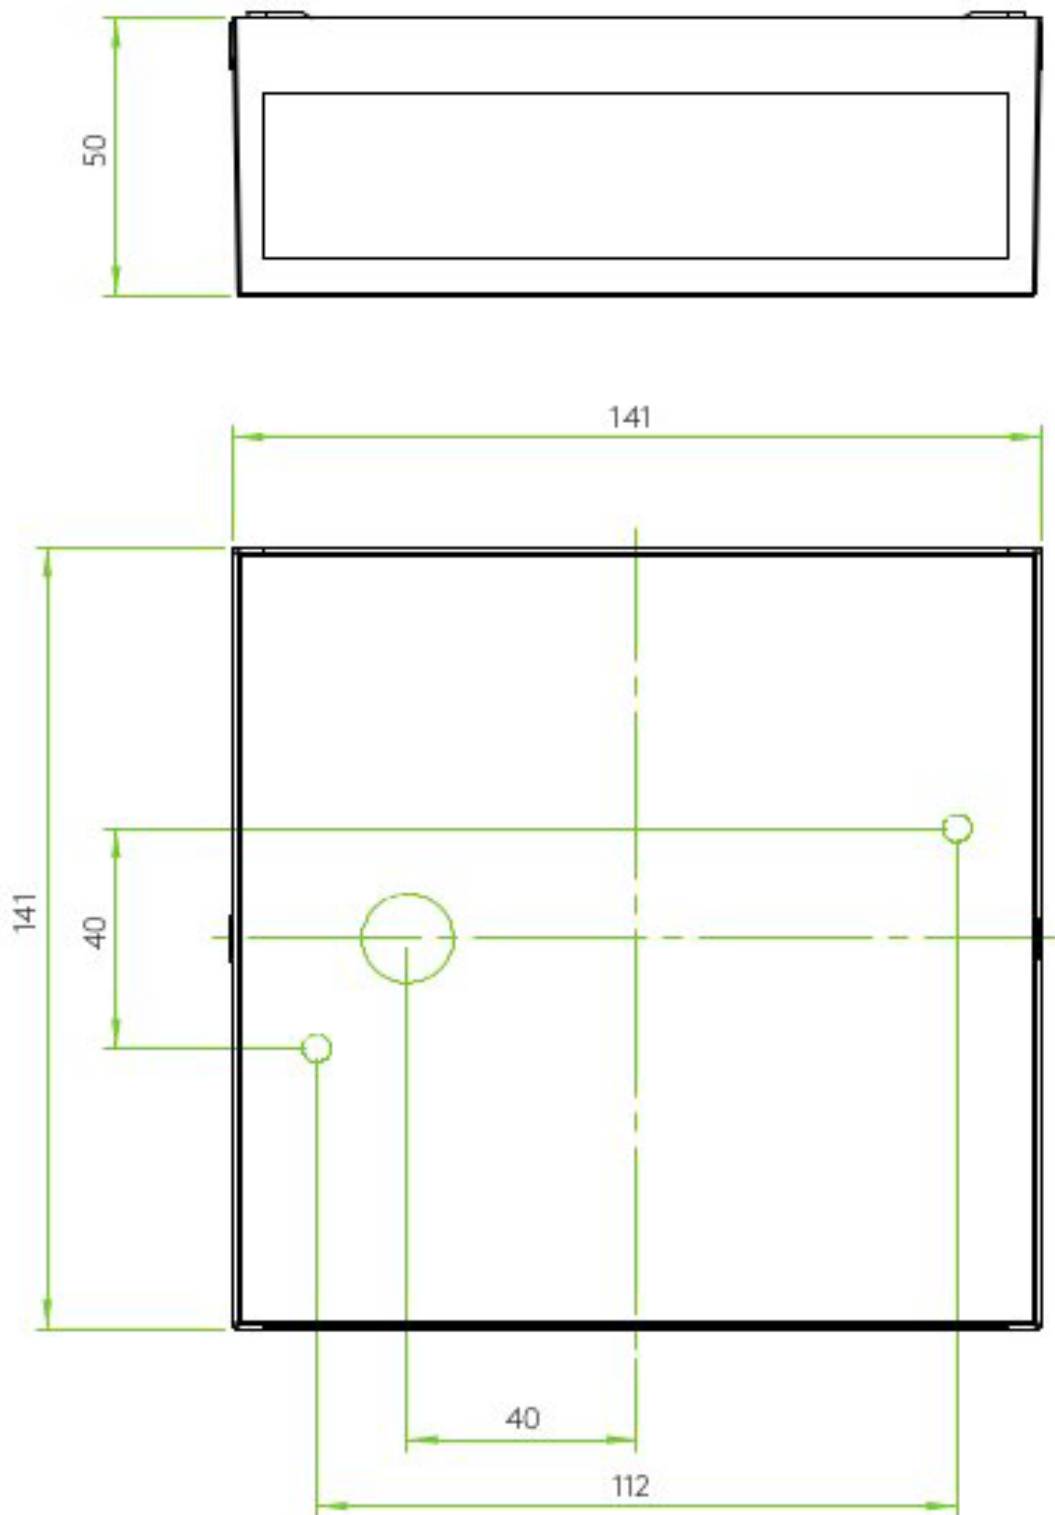

AS-1331002 Elis Twin

Superlites

Black finish

8.2W LED

3000k

524lms

IP54 rated

Class 1

H: 141mm W: 141mm D: 51mm

0207 924 2055
sales@superlites.co.uk
www.superlites.co.uk

AS-1331002 Elis Twin

0207 924 2055
sales@superlites.co.uk
www.superlites.co.uk