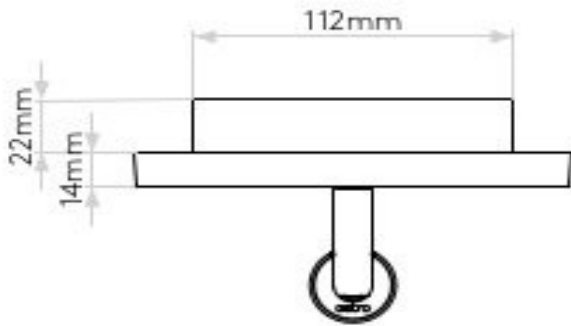

AS-1352040

Edge Reader Mini

Superlites

Lamp Type & Wattage: 9.7W LED
Lamp Type & Wattage Secondary: 4.1W LED
2700k
Lumen Output: 112lms
Lumen Output Secondary: 149lms
CRI: 80
Secondary CRI: 90
Secondary Beam Angle: 19°
IP20
Class 1
Switched
Non-Dimmable
Tilt Adjustable Angle: 90°
Rotation Adjustable Angle: 330°
Adjustable: Yes
Finish: Bronze
H: 241mm W: 151mm D: 88mm

0207 924 2055
sales@superlites.co.uk
www.superlites.co.uk

AS-1352040

Edge Reader Mini

Wall Mount - Vertical
Wall Mount - Horizontal

0207 924 2055
sales@superlites.co.uk
www.superlites.co.uk