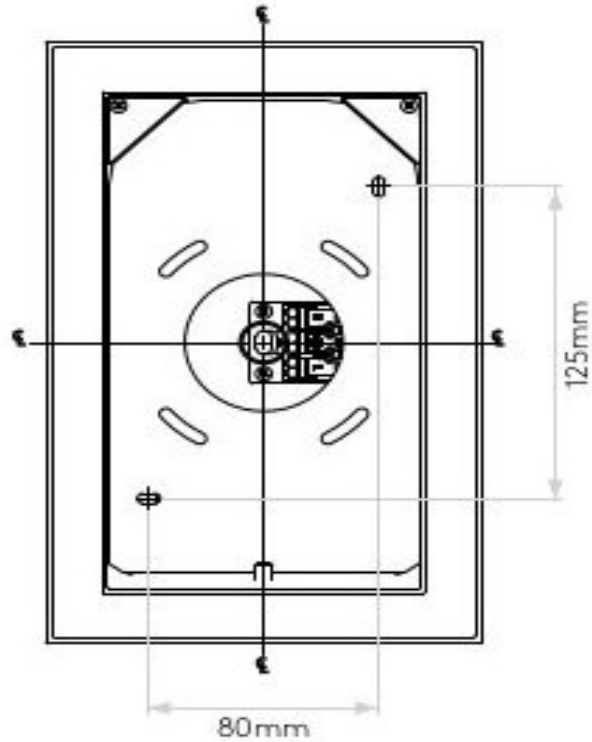

AS-1352040

Edge Reader Mini

Superlites

Lamp Type & Wattage: 9.7W LED
Lamp Type & Wattage Secondary: 4.1W LED
2700k
Lumen Output: 112lms
Lumen Output Secondary: 149lms
CRI: 80
Secondary CRI: 90
Secondary Beam Angle: 19°
IP20
Class 1
Switched
Non-Dimmable
Tilt Adjustable Angle: 90°
Rotation Adjustable Angle: 330°
Adjustable: Yes
Finish: Bronze
H: 241mm W: 151mm D: 88mm

0207 924 2055
sales@superlites.co.uk
www.superlites.co.uk

AS-1352040

Edge Reader Mini

Wall Mount - Vertical
Wall Mount - Horizontal

0207 924 2055
sales@superlites.co.uk
www.superlites.co.uk