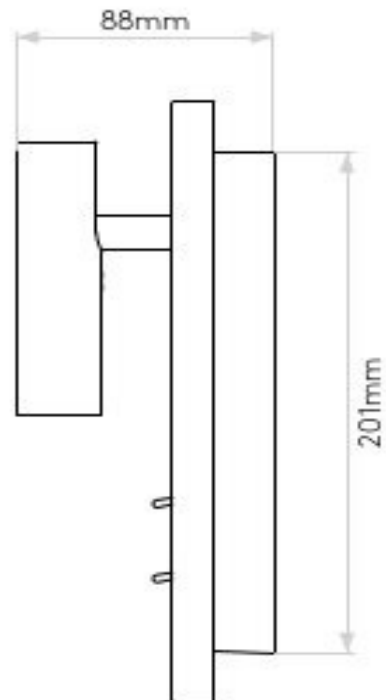

AS-1352040

Edge Reader Mini

Superlites

Lamp Type & Wattage: 9.7W LED
Lamp Type & Wattage Secondary: 4.1W LED
2700k
Lumen Output: 112lms
Lumen Output Secondary: 149lms
CRI: 80
Secondary CRI: 90
Secondary Beam Angle: 19°
IP20
Class 1
Switched
Non-Dimmable
Tilt Adjustable Angle: 90°
Rotation Adjustable Angle: 330°
Adjustable: Yes
Finish: Bronze
H: 241mm W: 151mm D: 88mm

0207 924 2055
sales@superlites.co.uk
www.superlites.co.uk

AS-1352040

Edge Reader Mini

Wall Mount - Vertical
Wall Mount - Horizontal

0207 924 2055
sales@superlites.co.uk
www.superlites.co.uk