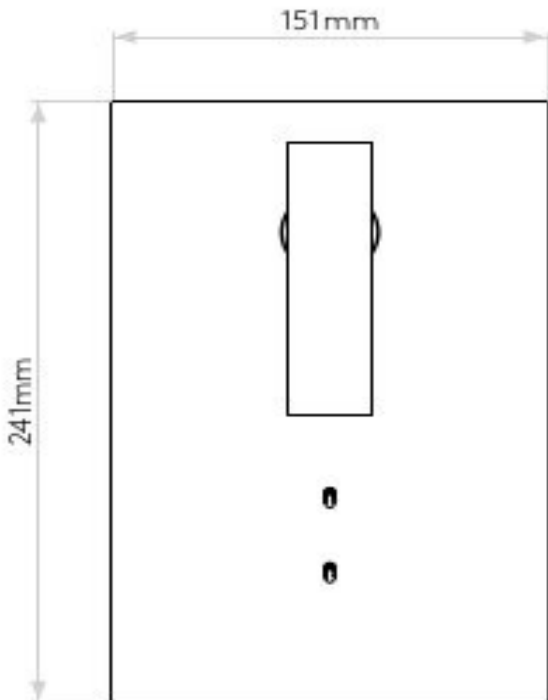

AS-1352040

Edge Reader Mini

Superlites

Lamp Type & Wattage: 9.7W LED
Lamp Type & Wattage Secondary: 4.1W LED
2700k
Lumen Output: 112lms
Lumen Output Secondary: 149lms
CRI: 80
Secondary CRI: 90
Secondary Beam Angle: 19°
IP20
Class 1
Switched
Non-Dimmable
Tilt Adjustable Angle: 90°
Rotation Adjustable Angle: 330°
Adjustable: Yes
Finish: Bronze
H: 241mm W: 151mm D: 88mm

0207 924 2055
sales@superlites.co.uk
www.superlites.co.uk

AS-1352040

Edge Reader Mini

Wall Mount - Vertical
Wall Mount - Horizontal

0207 924 2055
sales@superlites.co.uk
www.superlites.co.uk