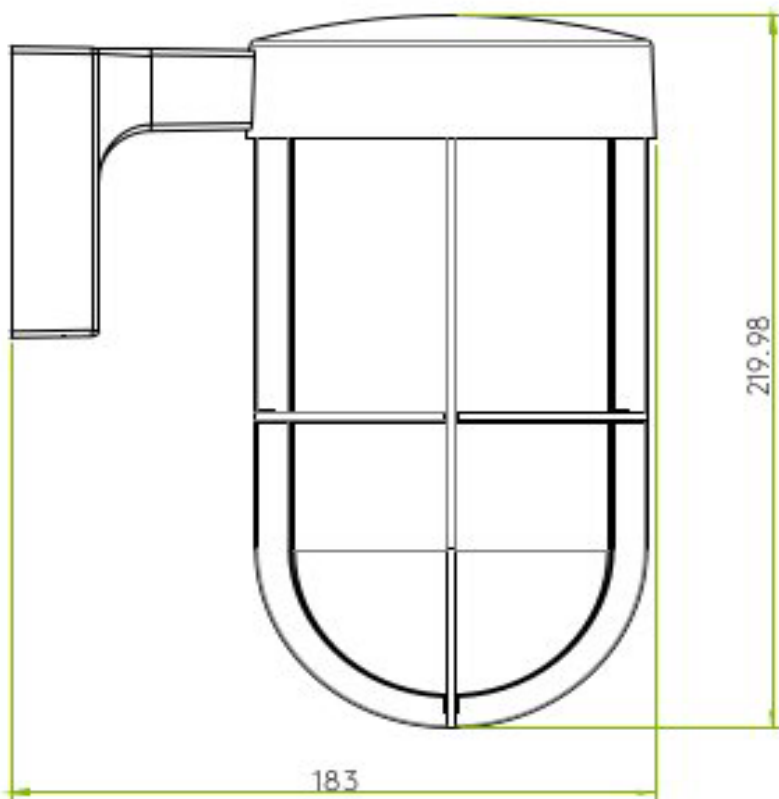

AS-1368025 Cabin Wall

Superlites

Bronze finish

Clear glass

E27/ES

1 x 12w LED

1 x 60w max

IP Rating: IP44

Class I

Dimmable

H: 220mm W: 116mm D: 183mm

0207 924 2055
sales@superlites.co.uk
www.superlites.co.uk

AS-1368025 Cabin Wall

Superlites

0207 924 2055
sales@superlites.co.uk
www.superlites.co.uk