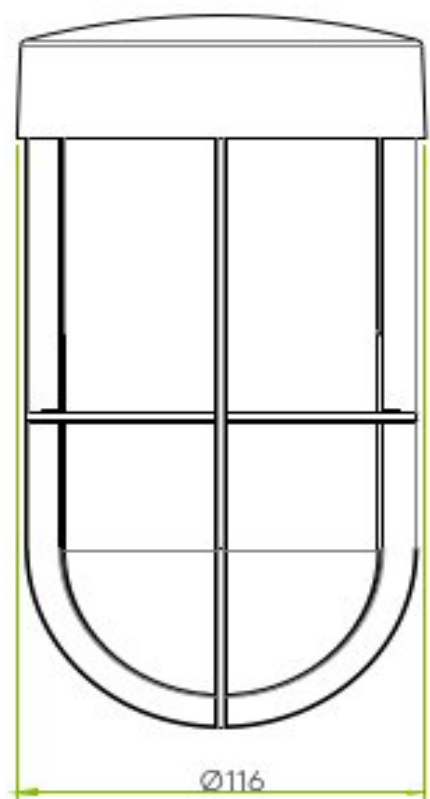

AS-1368025 Cabin Wall

Superlites

Bronze finish

Clear glass

E27/ES

1 x 12w LED

1 x 60w max

IP Rating: IP44

Class I

Dimmable

H: 220mm W: 116mm D: 183mm

0207 924 2055
sales@superlites.co.uk
www.superlites.co.uk

AS-1368025 Cabin Wall

Superlites

0207 924 2055
sales@superlites.co.uk
www.superlites.co.uk