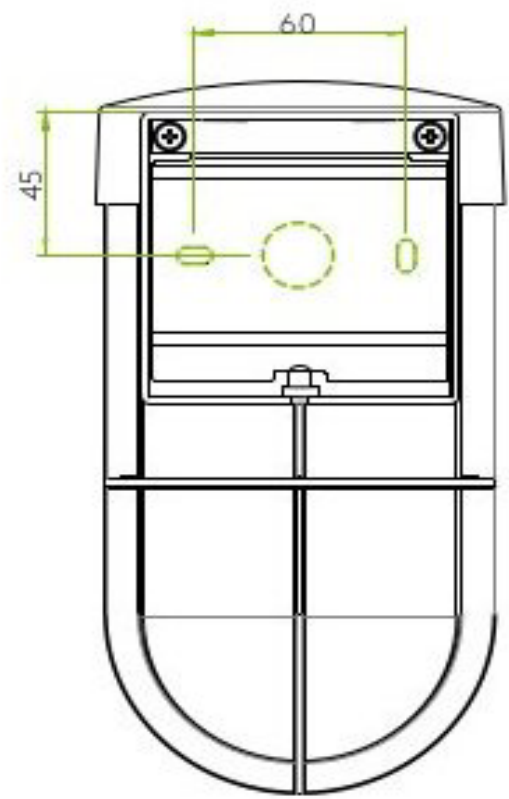

AS-1368025 Cabin Wall

Superlites

Bronze finish

Clear glass

E27/ES

1 x 12w LED

1 x 60w max

IP Rating: IP44

Class I

Dimmable

H: 220mm W: 116mm D: 183mm

0207 924 2055
sales@superlites.co.uk
www.superlites.co.uk

AS-1368025 Cabin Wall

Superlites

0207 924 2055
sales@superlites.co.uk
www.superlites.co.uk