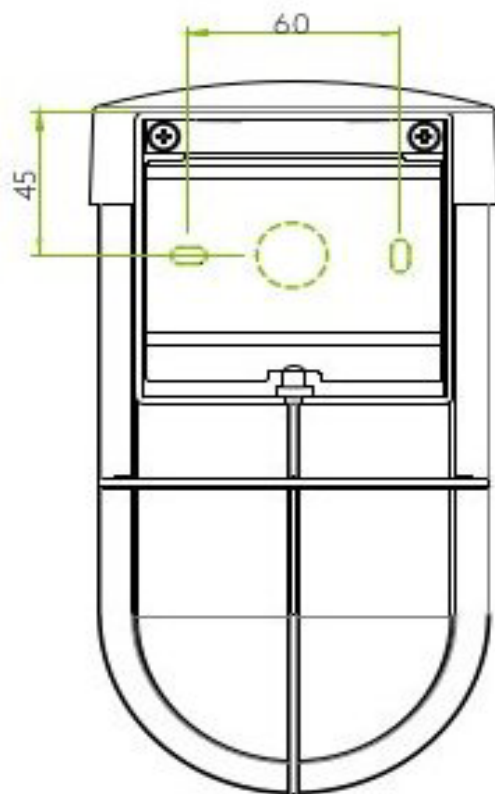

AS-1368026 Cabin Wall

Superlites

Bronze finish

Frosted glass

ES/E27

1 x 12W Max LED

1 E27 x 60w max

IP Rating: IP44

Class I

Dimmable

H: 220mm W: 116mm D: 183mm

0207 924 2055
sales@superlites.co.uk
www.superlites.co.uk

AS-1368026 Cabin Wall

Superlites

0207 924 2055
sales@superlites.co.uk
www.superlites.co.uk