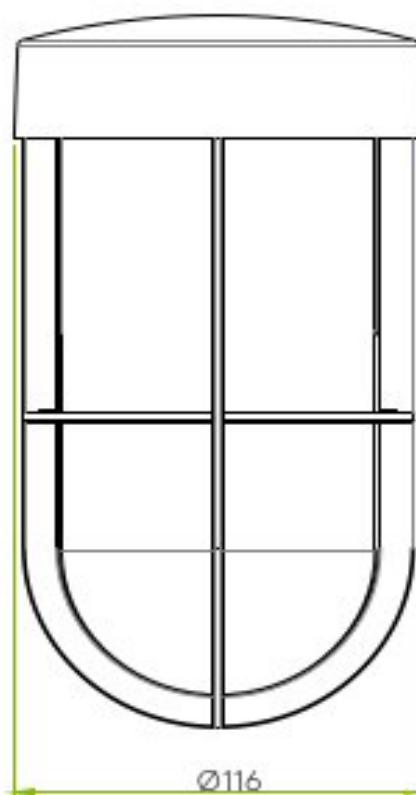

AS-1368026 Cabin Wall

Superlites

Bronze finish

Frosted glass

ES/E27

1 x 12W Max LED

1 E27 x 60w max

IP Rating: IP44

Class I

Dimmable

H: 220mm W: 116mm D: 183mm

0207 924 2055
sales@superlites.co.uk
www.superlites.co.uk

AS-1368026 Cabin Wall

Superlites

0207 924 2055
sales@superlites.co.uk
www.superlites.co.uk