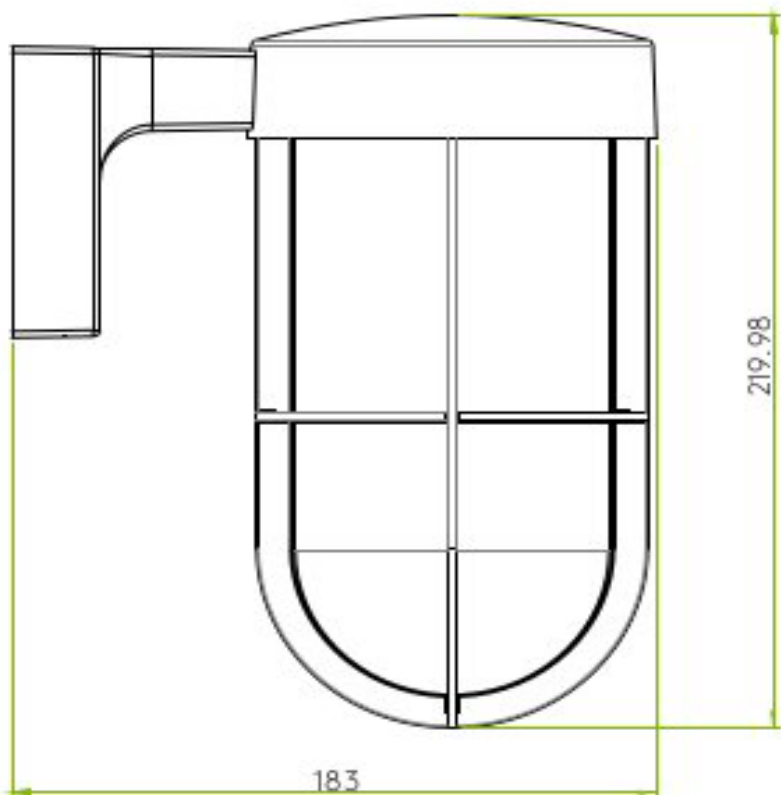

AS-1368026 Cabin Wall

Superlites

Bronze finish

Frosted glass

ES/E27

1 x 12W Max LED

1 E27 x 60w max

IP Rating: IP44

Class I

Dimmable

H: 220mm W: 116mm D: 183mm

0207 924 2055
sales@superlites.co.uk
www.superlites.co.uk

AS-1368026 Cabin Wall

Superlites

0207 924 2055
sales@superlites.co.uk
www.superlites.co.uk