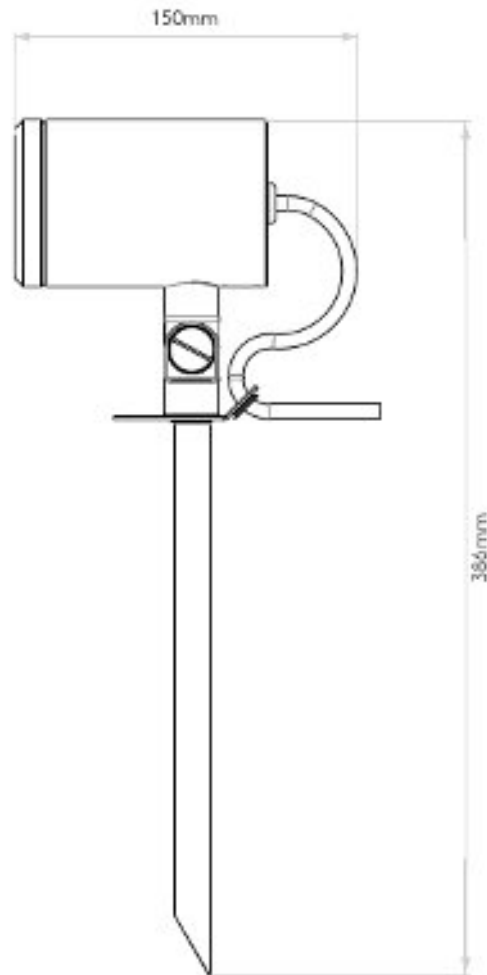

AS-1375012

Jura Spike Spot

Superlites

0207 924 2055
sales@superlites.co.uk
www.superlites.co.uk