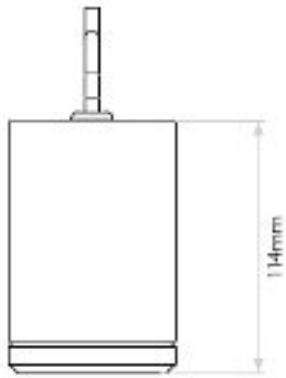

AS-1375012

Jura Spike Spot

Superlites

0207 924 2055
sales@superlites.co.uk
www.superlites.co.uk