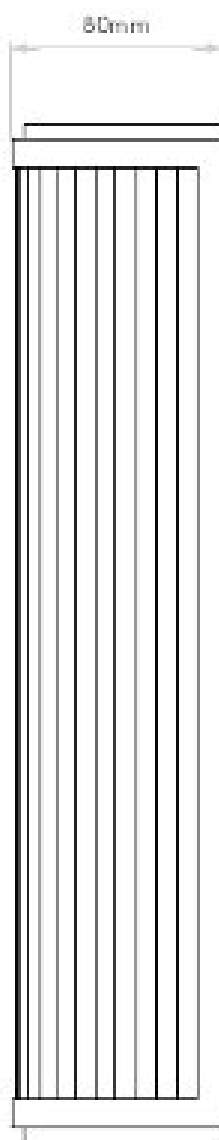

AS-1380013

Versailles 370

Superlites

Polished Chrome finish, with glass rods

15.1W LED

3000k

IP44

Class II

Non-Dimmable

Non-Switched

609 lumens

H: 370mm W: 80mm D: 80mm

0207 924 2055
sales@superlites.co.uk
www.superlites.co.uk

AS-1380013 Versailles 370

Superlites

0207 924 2055
sales@superlites.co.uk
www.superlites.co.uk