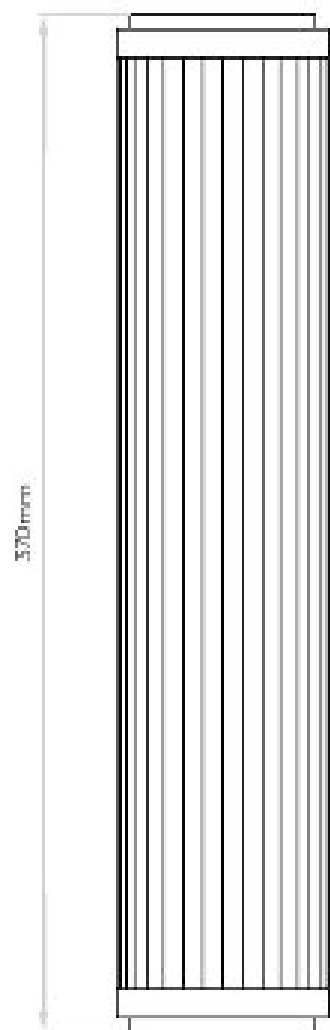

AS-1380013

Versailles 370

Superlites

Polished Chrome finish, with glass rods

15.1W LED

3000k

IP44

Class II

Non-Dimmable

Non-Switched

609 lumens

H: 370mm W: 80mm D: 80mm

0207 924 2055
sales@superlites.co.uk
www.superlites.co.uk

AS-1380013 Versailles 370

Superlites

0207 924 2055
sales@superlites.co.uk
www.superlites.co.uk