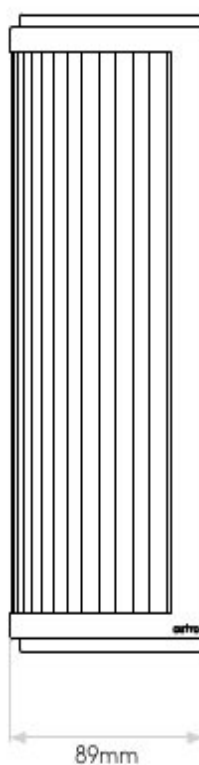

AS-1380026

Versailles 250

Superlites

Matt Gold finish

Clear glass rods

4.5W LED

IP44

Class II

Non-Dimmable

Non-Switched

320 lumens

H: 250mm W: 125mm D: 89mm

Includes integral LED driver

0207 924 2055
sales@superlites.co.uk
www.superlites.co.uk

AS-1380026 Versailles 250

Superlites