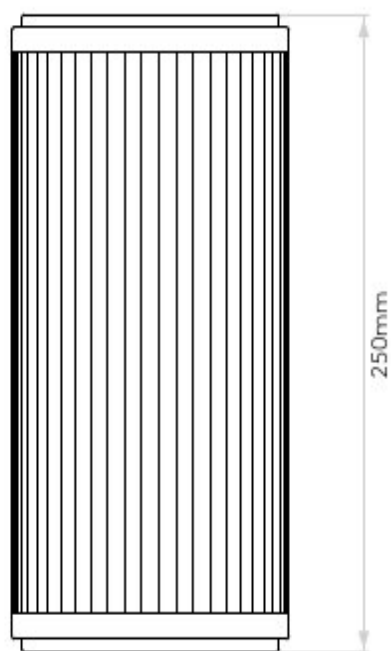

Non-Dimmable

Non-Switched

320 lumens

H: 250mm W: 125mm D: 89mm

Includes integral LED driver

0207 924 2055
sales@superlites.co.uk
www.superlites.co.uk

AS-1380026 Versailles 250

Superlites