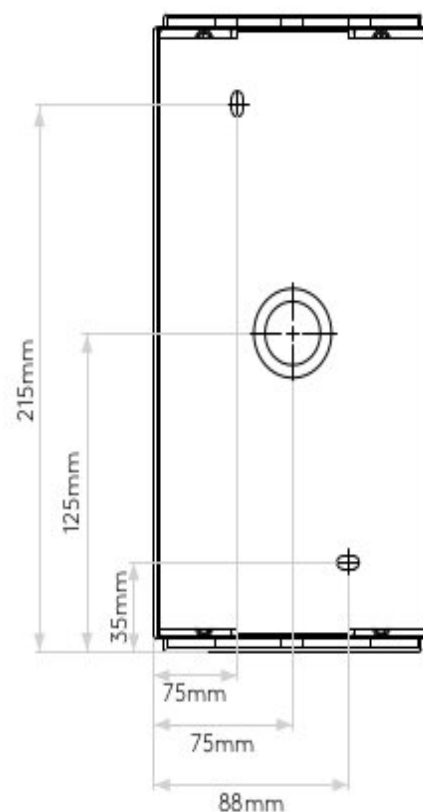

Non-Dimmable

Non-Switched

320 lumens

H: 250mm W: 125mm D: 89mm

Includes integral LED driver

0207 924 2055
sales@superlites.co.uk
www.superlites.co.uk

AS-1380026 Versailles 250

Superlites