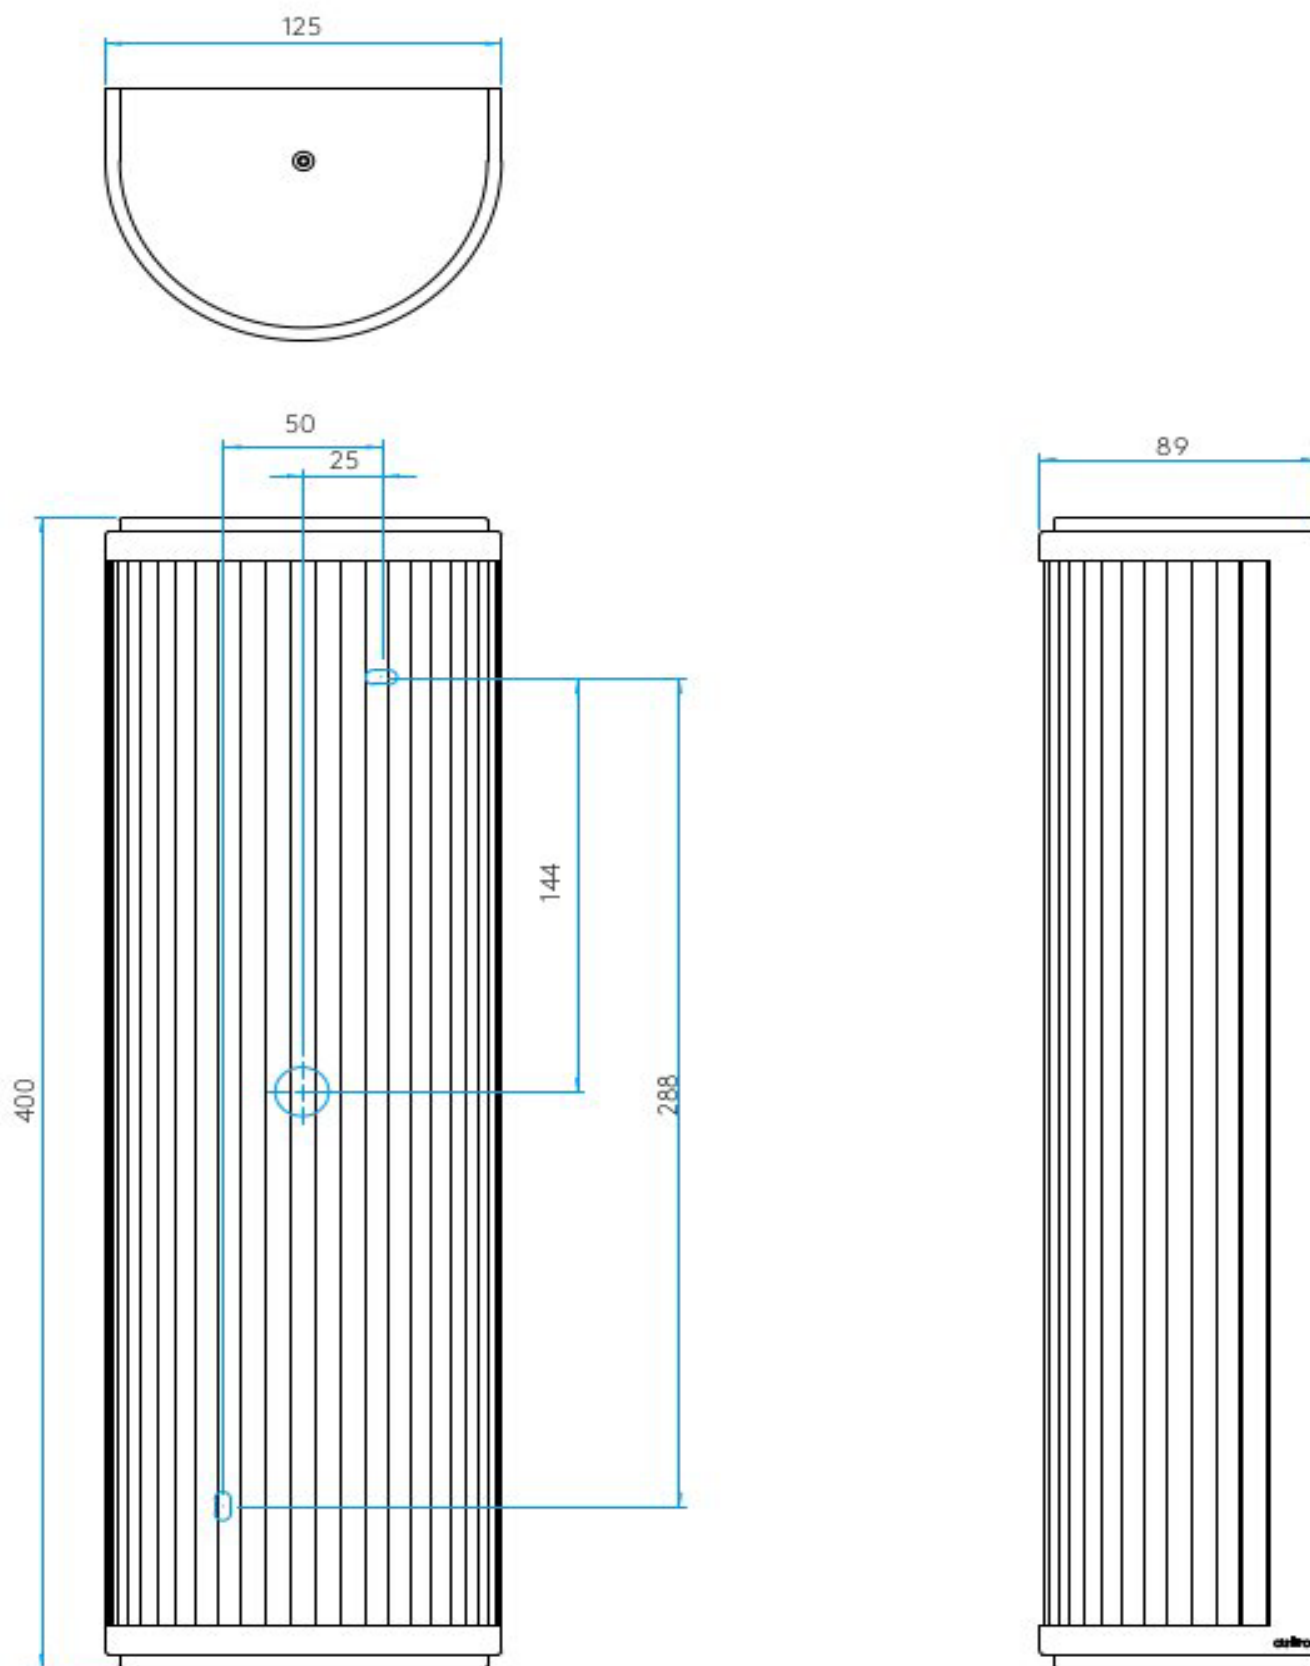

AS-1380031 Versailles 400

Superlites

0207 924 2055
sales@superlites.co.uk
www.superlites.co.uk