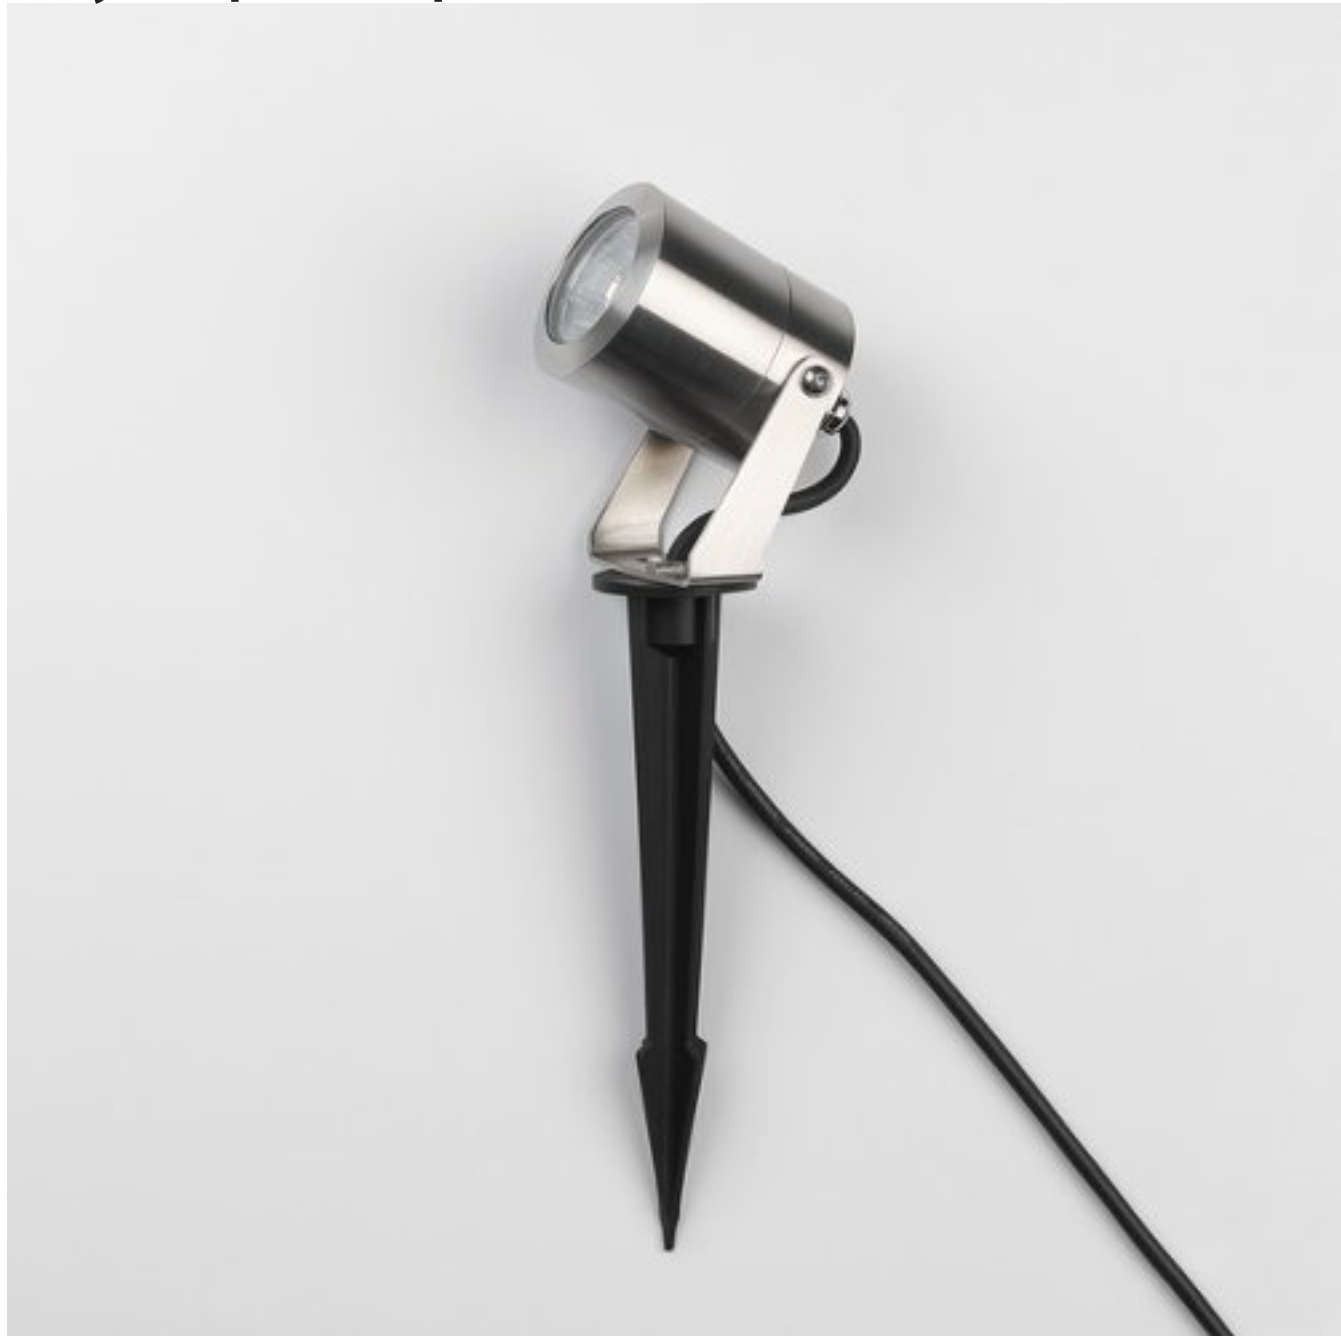

AS-1386001

Skye spike spot

Superlites

Brushed Stainless Steel

1 x 6.8W LED

600lms

3000k

CRI80

IP65 rated

Driver Required: Constant Current 700mA

Dimmable

Class 3

H: 330mm W: 80mm D: 100mm

0207 924 2055
sales@superlites.co.uk
www.superlites.co.uk

AS-1386001 Skye spike spot

0207 924 2055
sales@superlites.co.uk
www.superlites.co.uk