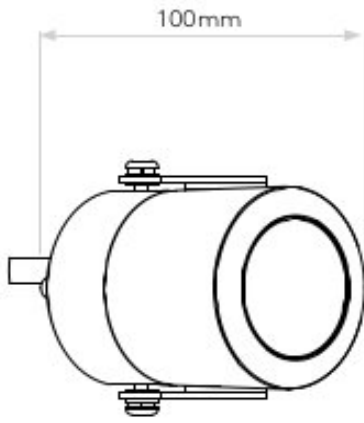

IP65 rated

Driver Required: Constant Current 700mA

Dimmable

Class 3

H: 330mm W: 80mm D: 100mm

0207 924 2055
sales@superlites.co.uk
www.superlites.co.uk

AS-1386001 Skye spike spot

0207 924 2055
sales@superlites.co.uk
www.superlites.co.uk