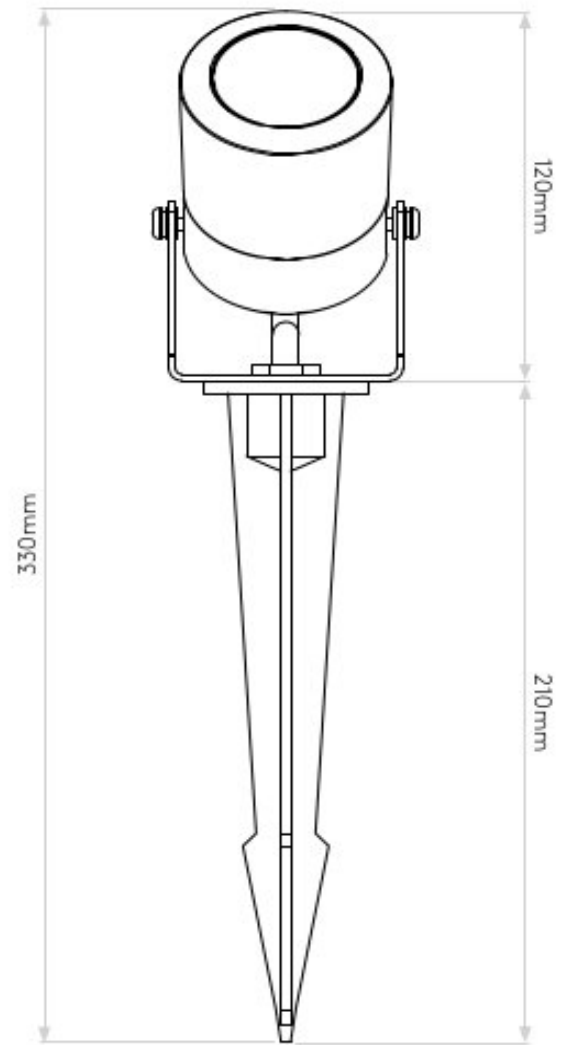

AS-1386001

Skye spike spot

Superlites

Brushed Stainless Steel

1 x 6.8W LED

600lms

3000k

CRI80

IP65 rated

Driver Required: Constant Current 700mA

Dimmable

Class 3

H: 330mm W: 80mm D: 100mm

0207 924 2055
sales@superlites.co.uk
www.superlites.co.uk

AS-1386001 Skye spike spot

0207 924 2055
sales@superlites.co.uk
www.superlites.co.uk