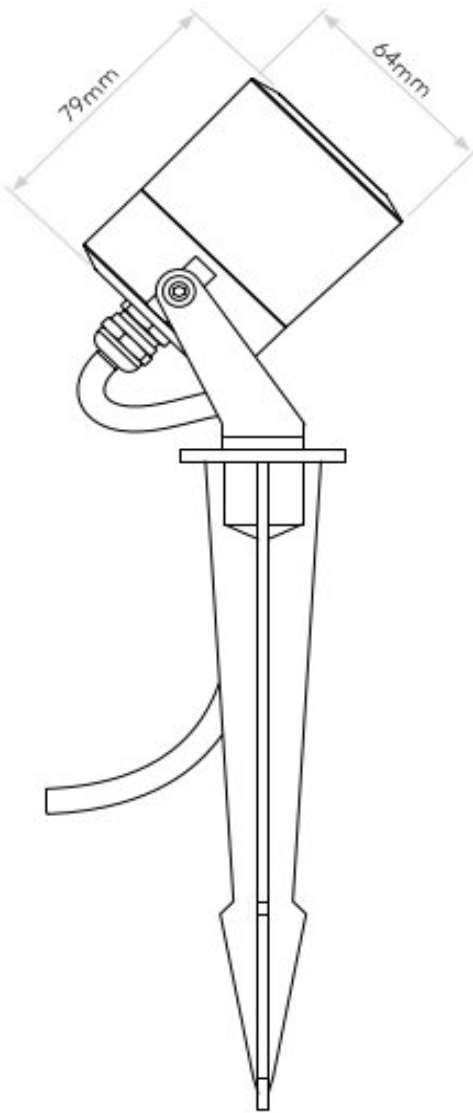

AS-1386001

Skye spike spot

Superlites

Brushed Stainless Steel

1 x 6.8W LED

600lms

3000k

CRI80

IP65 rated

Driver Required: Constant Current 700mA

Dimmable

Class 3

H: 330mm W: 80mm D: 100mm

0207 924 2055
sales@superlites.co.uk
www.superlites.co.uk

AS-1386001 Skye spike spot

0207 924 2055
sales@superlites.co.uk
www.superlites.co.uk