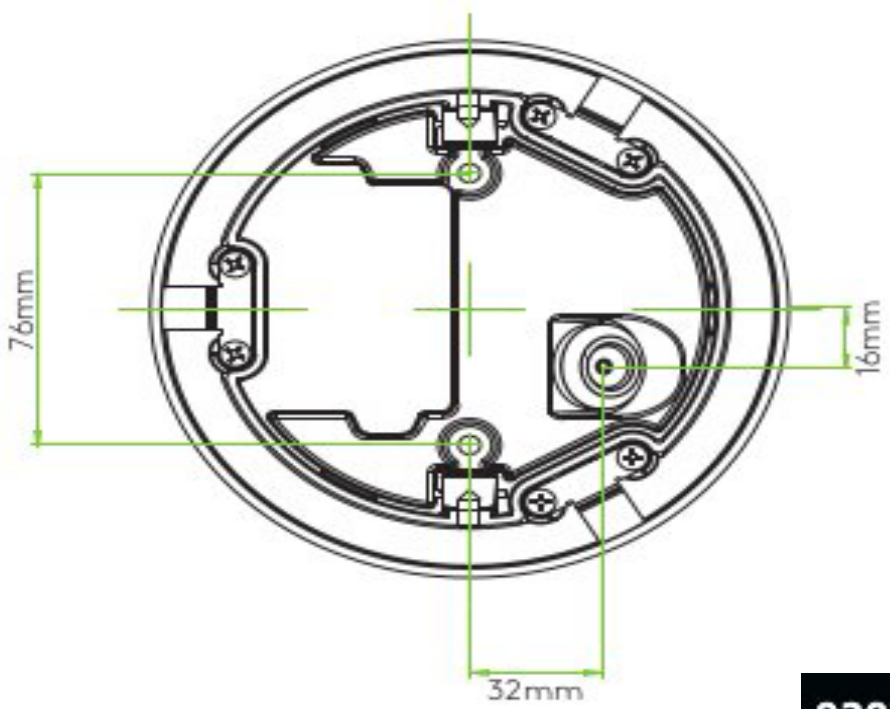

Class 1

Non-Dimmable

Integral driver

Dia: 150mm D: 55mm

0207 924 2055
sales@superlites.co.uk
www.superlites.co.uk

AS-1391002 Kea 150

Superlites

0207 924 2055
sales@superlites.co.uk
www.superlites.co.uk