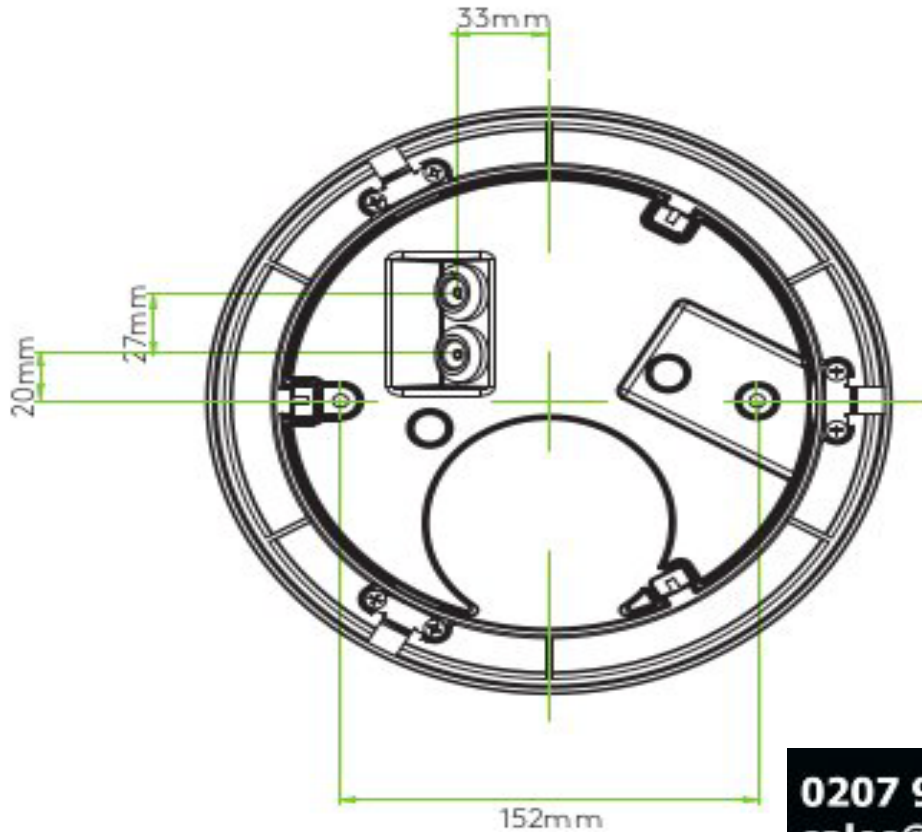

IP65

Non-dimmable

Integral driver

Dia: 250mm D: 70mm

0207 924 2055
sales@superlites.co.uk
www.superlites.co.uk

AS-1391003 Kea 250

0207 924 2055
sales@superlites.co.uk
www.superlites.co.uk