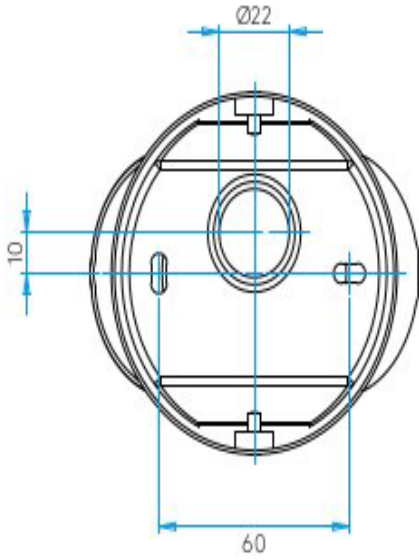

AS-1393001 Aqua Single

Superlites

0207 924 2055
sales@superlites.co.uk
www.superlites.co.uk