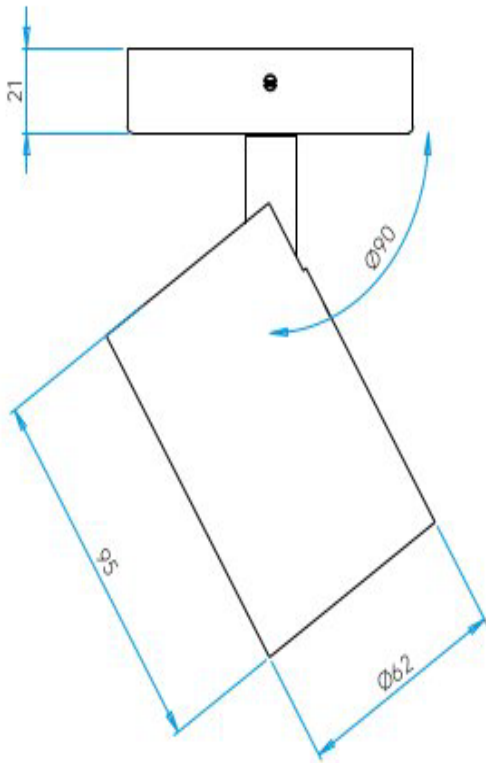

AS-1393001 Aqua Single

Superlites

0207 924 2055
sales@superlites.co.uk
www.superlites.co.uk