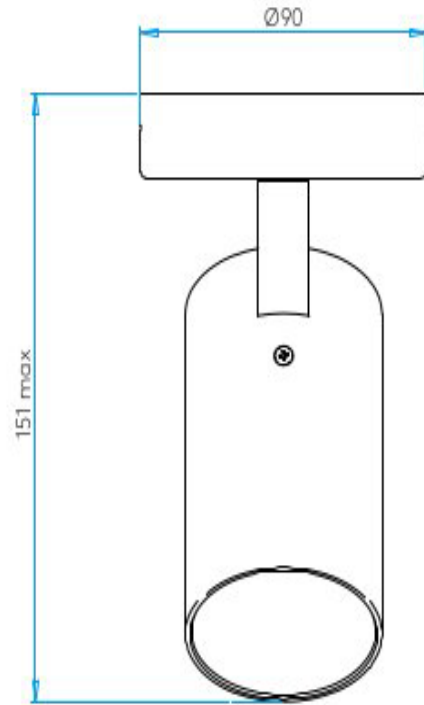

AS-1393001 Aqua Single

Superlites

0207 924 2055
sales@superlites.co.uk
www.superlites.co.uk