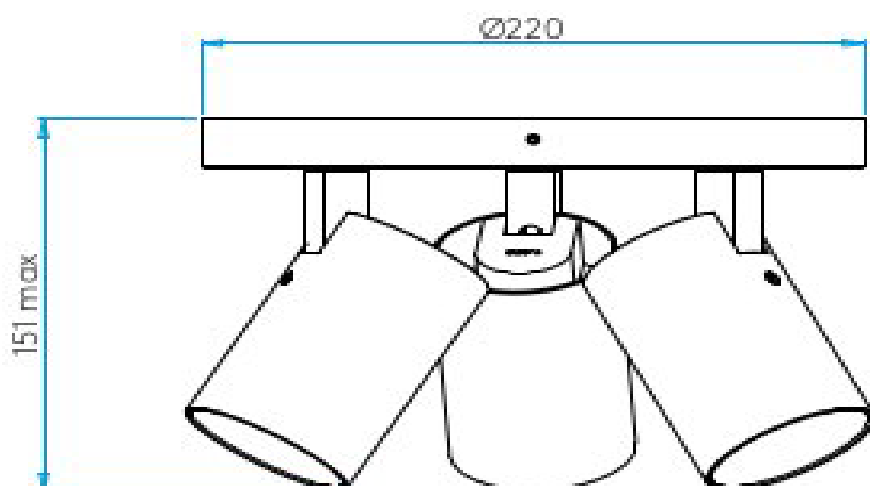

AS-1393002

Aqua Triple Round

Superlites

0207 924 2055
sales@superlites.co.uk
www.superlites.co.uk