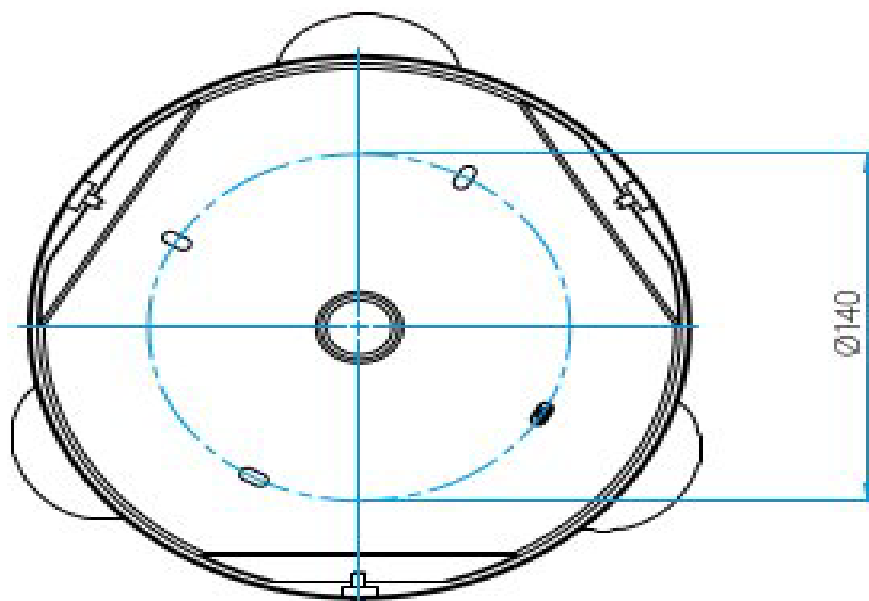

AS-1393002

Aqua Triple Round

Superlites

0207 924 2055
sales@superlites.co.uk
www.superlites.co.uk