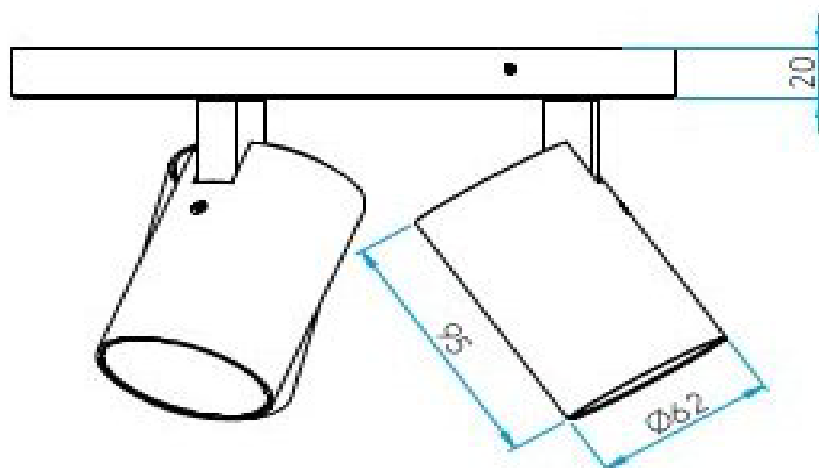

AS-1393002

Aqua Triple Round

Superlites

0207 924 2055
sales@superlites.co.uk
www.superlites.co.uk