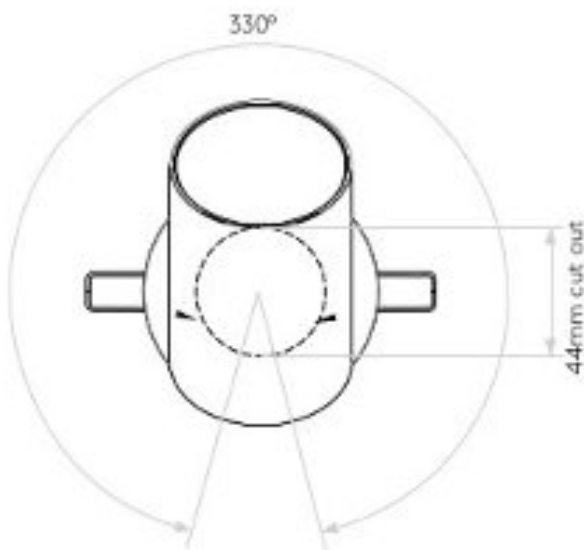

AS-1393007 Aqua Recessed

Superlites

0207 924 2055
sales@superlites.co.uk
www.superlites.co.uk