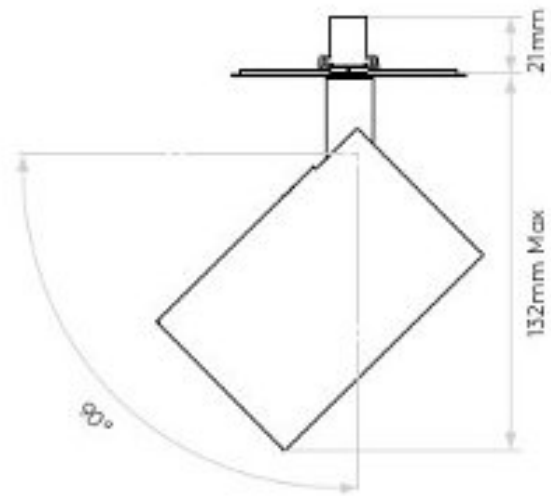

AS-1393007 Aqua Recessed

Superlites

0207 924 2055
sales@superlites.co.uk
www.superlites.co.uk